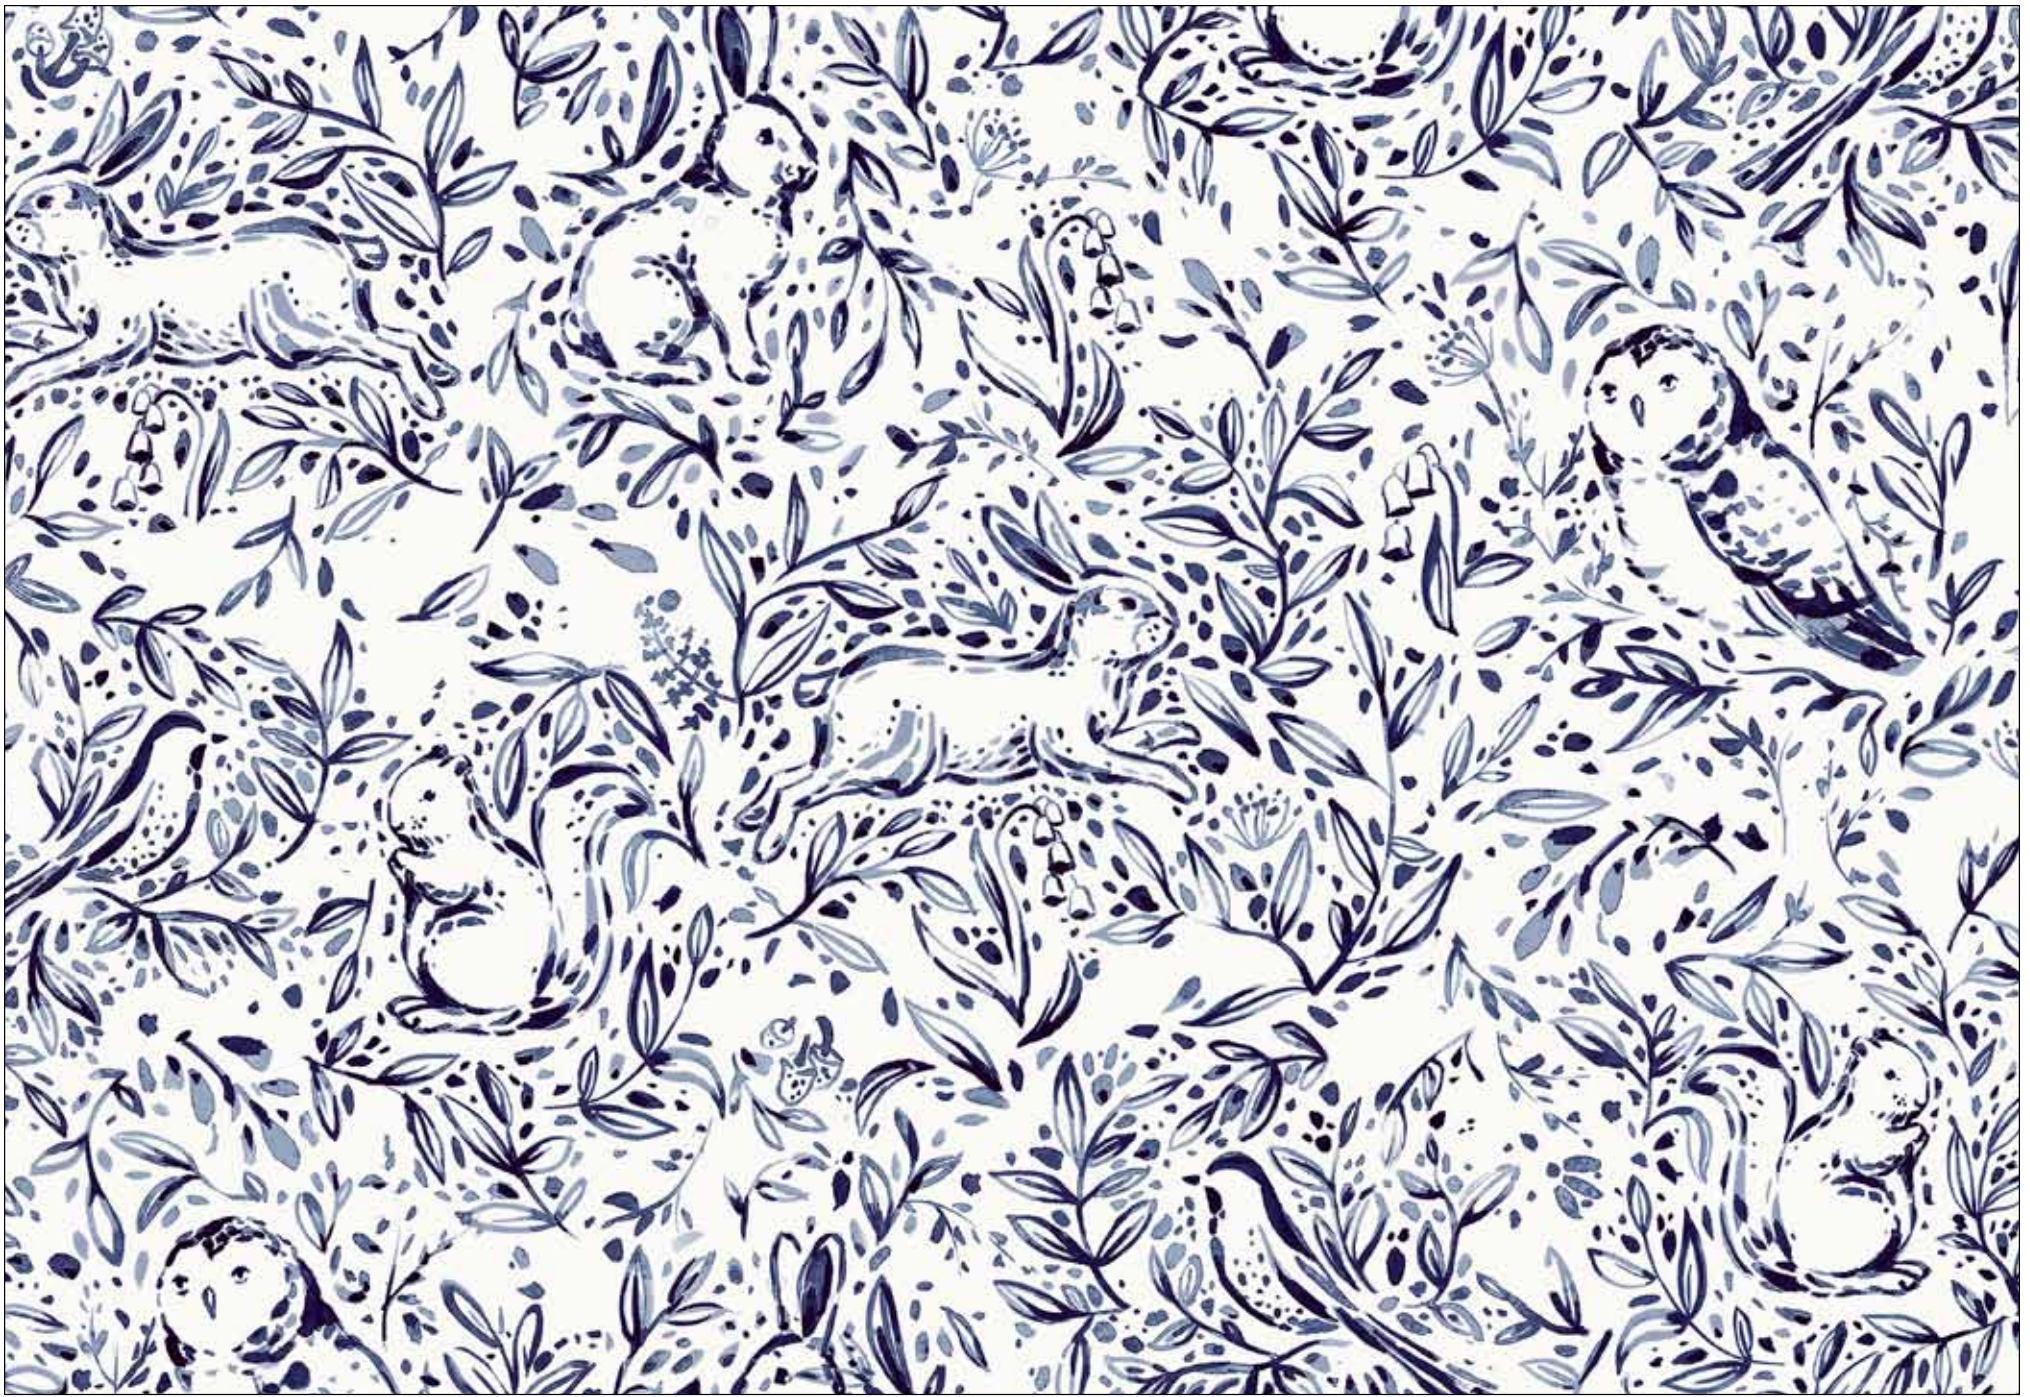

Forest Fauna 108"

by Katrina Pete

Style #FFAW
Pattern #5569 B
Reduced; 12" shown

Style #FFAW
Pattern #5569 B
100%

Style #FFAW
Pattern #5569 G
Reduced; 12" shown

Style #FFAW
Pattern #5569 G
100%

Style #FFAW
Pattern #5569 K
Reduced; 12" shown

Style #FFAW
Pattern #5569 K
100%

Style #FFAW
Pattern #5569 N
Reduced; 12" shown

Style #FFAW
Pattern #5569 N
100%

Style #FFAW
Pattern #5569 D
Reduced; 12" shown

Style #FFAW
Pattern #5569 D
100%

Style #FFAW
Pattern #5569 S
Reduced; 12" shown