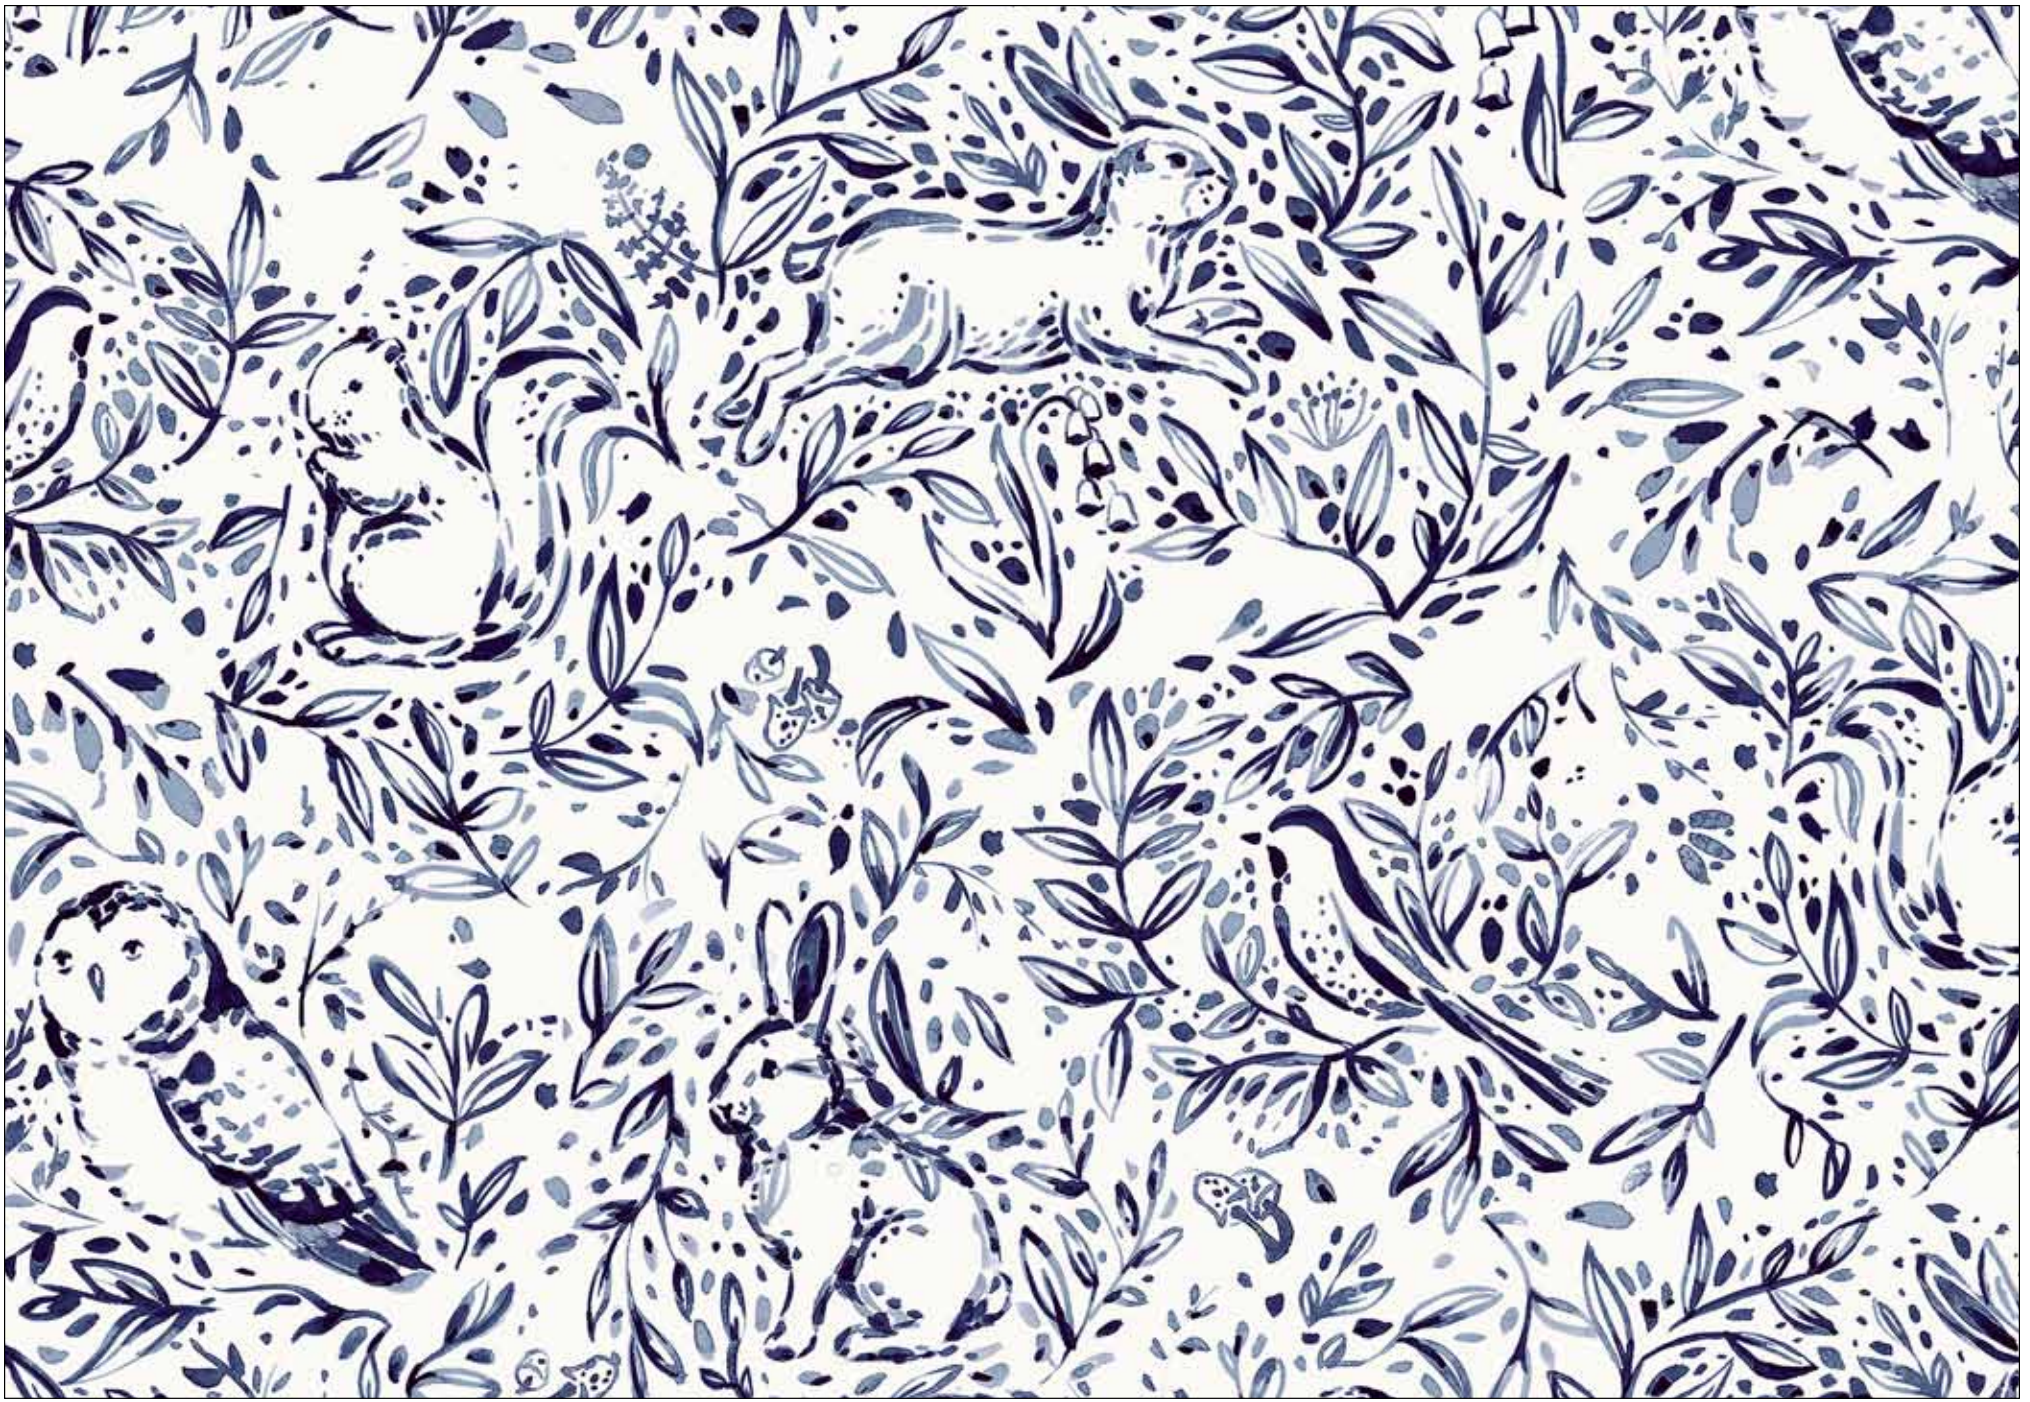

Forest Fauna 108"

by Katrina Pete

Style #FFAW
Pattern #5569 B
Reduced; 12" shown

Style #FFAW
Pattern #5569 B
100%

Style #FFAW
Pattern #5569 G
Reduced; 12" shown

Style #FFAW
Pattern #5569 G
100%

Style #FFAW
Pattern #5569 K
Reduced; 12" shown

Style #FFAW
Pattern #5569 K
100%

Style #FFAW
Pattern #5569 N
Reduced; 12" shown

Style #FFAW
Pattern #5569 N
100%

Style #FFAW
Pattern #5569 D
Reduced; 12" shown

Style #FFAW
Pattern #5569 D
100%

Style #FFAW
Pattern #5569 S
Reduced; 12" shown

Style #FFAW
Pattern #5569 S
100%

Style #FFAW
Pattern #5569 Z
Reduced; 12" shown

Style #FFAW
Pattern #5569 Z
100%