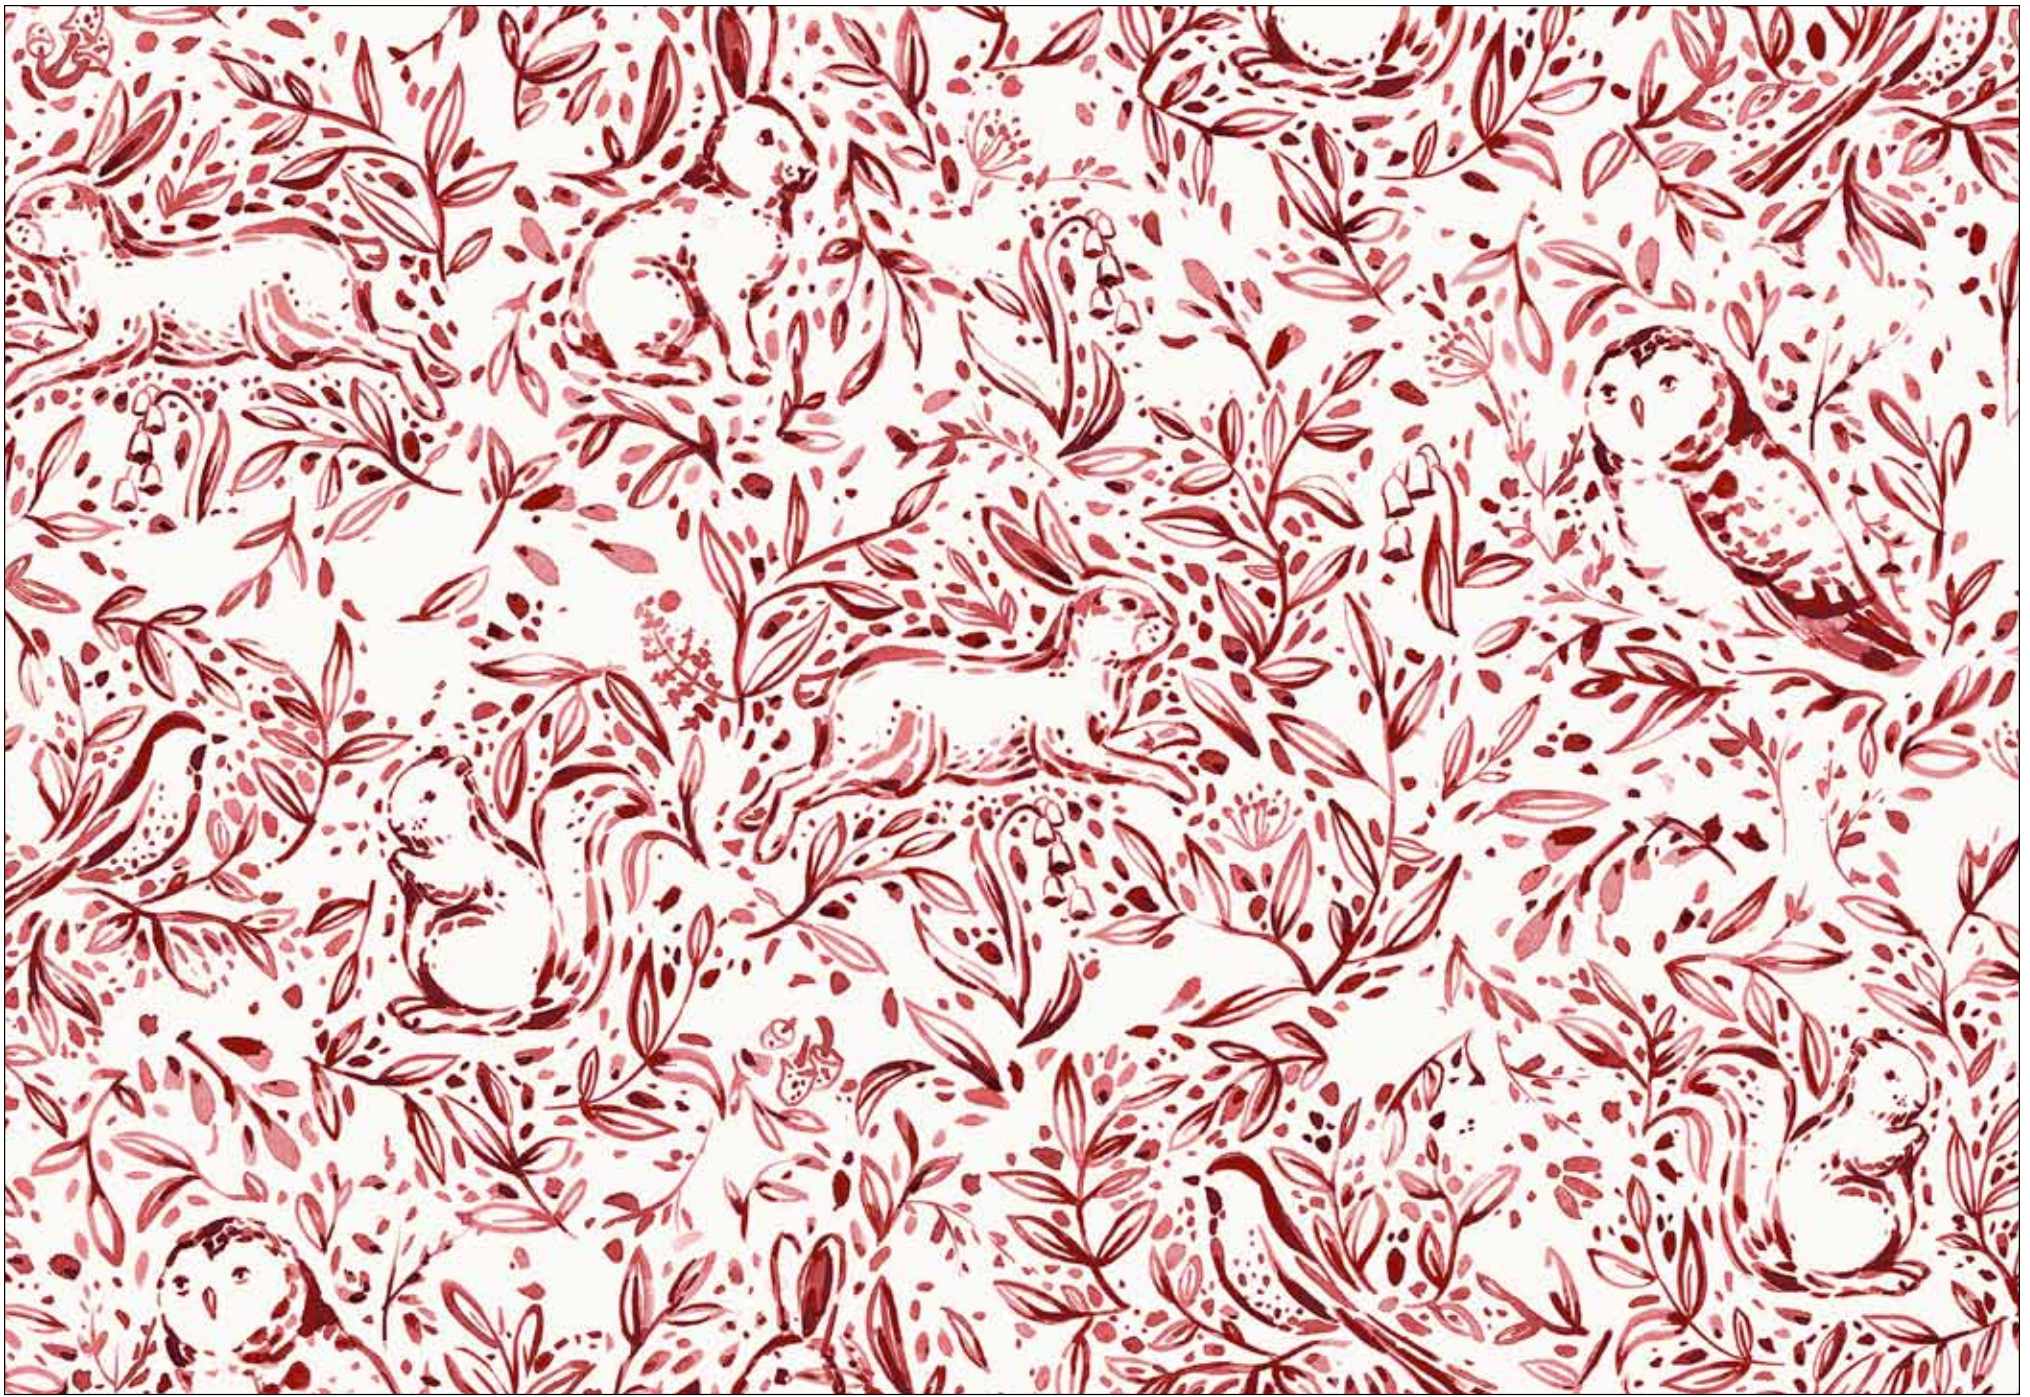

Forest Fauna 108"

by Katrina Pete

Style #FFAW
Pattern #5569 B
Reduced; 12" shown

Style #FFAW
Pattern #5569 B
100%

Style #FFAW
Pattern #5569 G
Reduced; 12" shown

Style #FFAW
Pattern #5569 G
100%

Style #FFAW
Pattern #5569 K
Reduced; 12" shown

Style #FFAW
Pattern #5569 K
100%

Style #FFAW
Pattern #5569 N
Reduced; 12" shown

Style #FFAW
Pattern #5569 N
100%

Style #FFAW
Pattern #5569 D
Reduced; 12" shown

Style #FFAW
Pattern #5569 D
100%

Style #FFAW
Pattern #5569 S
Reduced; 12" shown