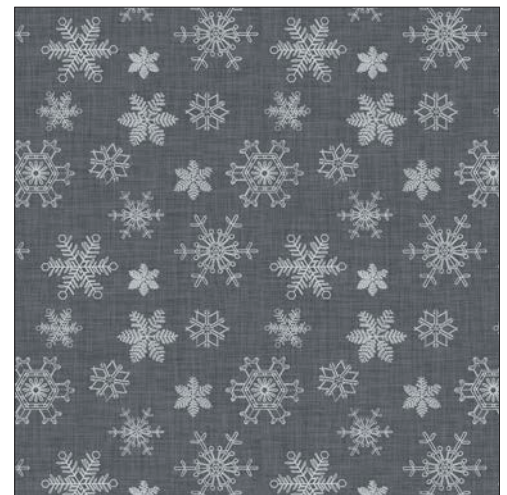

Fabric is expected to ship May 2021.

PRECUTS AVAILABLE!

FQ Bundle (7 Skus + 1 panel)..... 3 Min. Order
5" x 5" (42 skus) ..... 6 Min. Order
10" x 10" (42 skus)..... 3 Min. Order
2 1/2" strips (40 skus)..... 3 Min. Order

SOPC 4418 S

Table Runner by Cyndi Hershey

Table Runner size: approximately 20" x 68"
Pattern available in two colorways.

A PDF of yardage requirements* is AVAILABLE NOW
to download at www.pbtex.com/freepatterns