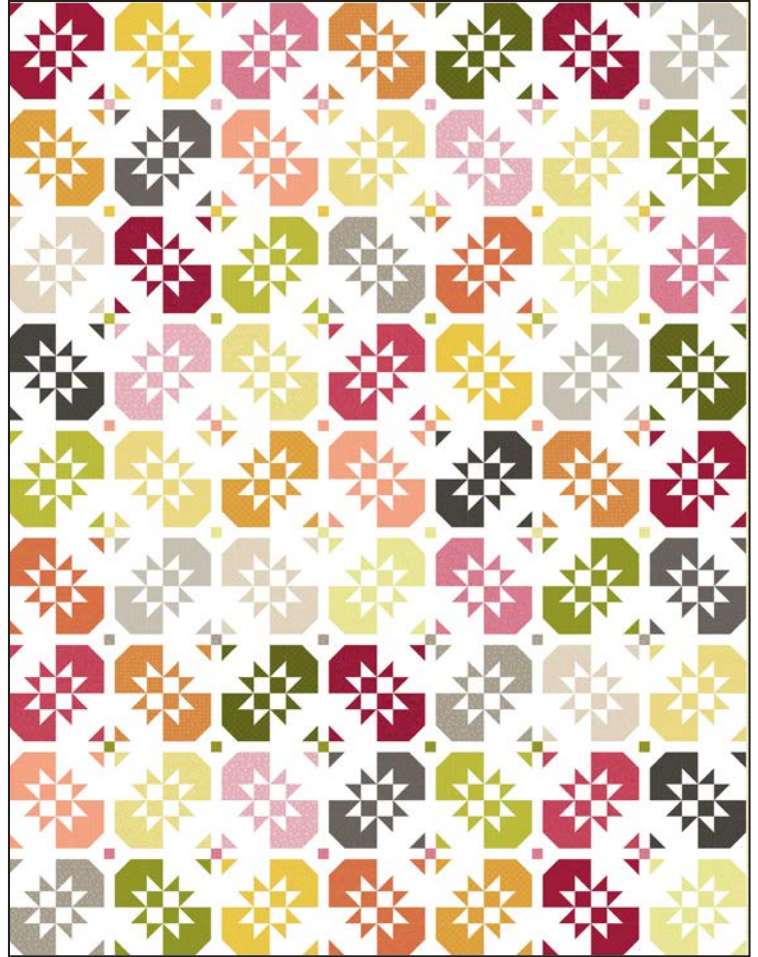

Whimsy Warm Fat Quarter project