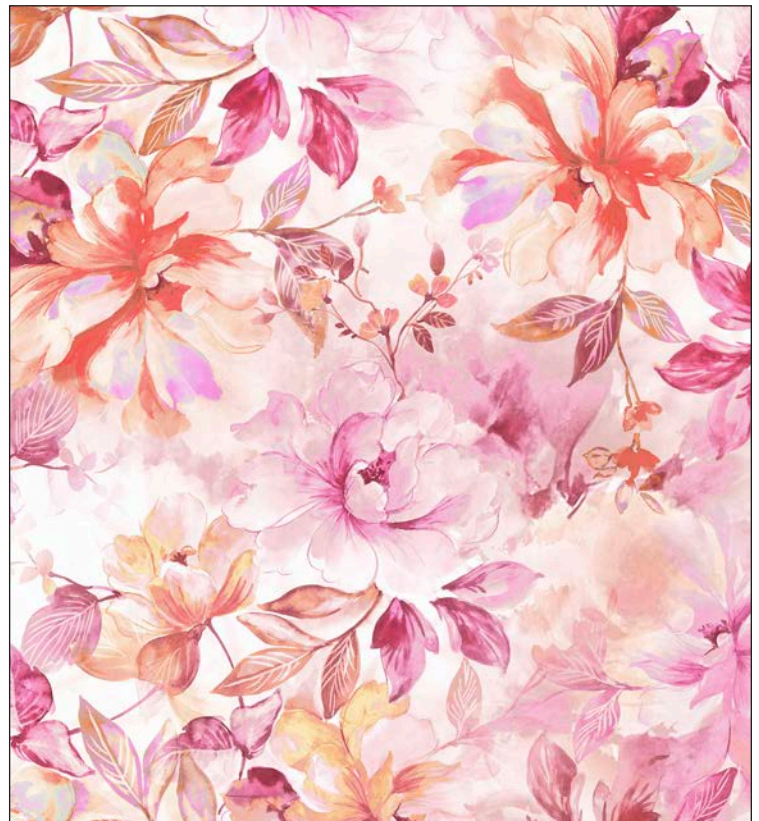

SOPH 4401 B

SOPH 4401 P

Emma 108"

Fabric is expected to ship March 2021.

EMMA 4400 T

EMMA 4400 C

EMMA 4400 P

Amelia 108"