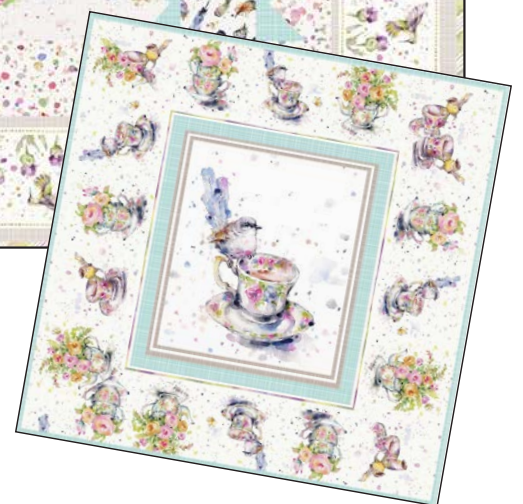

Basics and Beyond!

Flowers & Feathers

by Sillier than Sally Designs

Quilt by Stacey Day

Quilt approximately 49" x 59"; pillows 20" square
Pattern available in three colorways - Blue, Green and Pink.

A PDF of yardage requirements* is AVAILABLE NOW to
download at www.pbtex.com/freepatterns