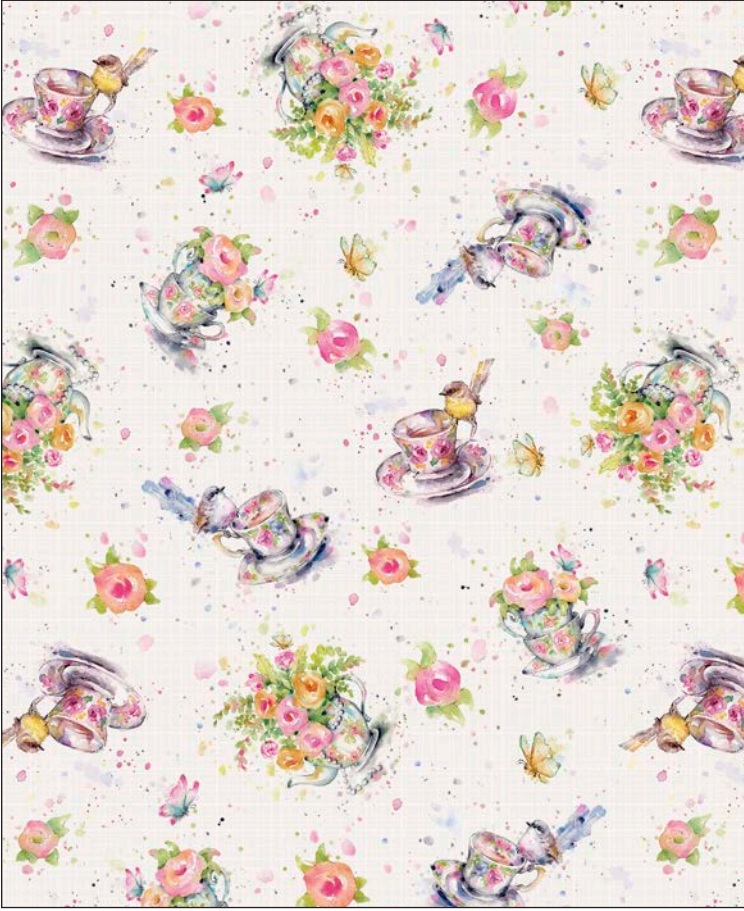

Fabric is expected to ship June 2021.

FLFE 4472 MU