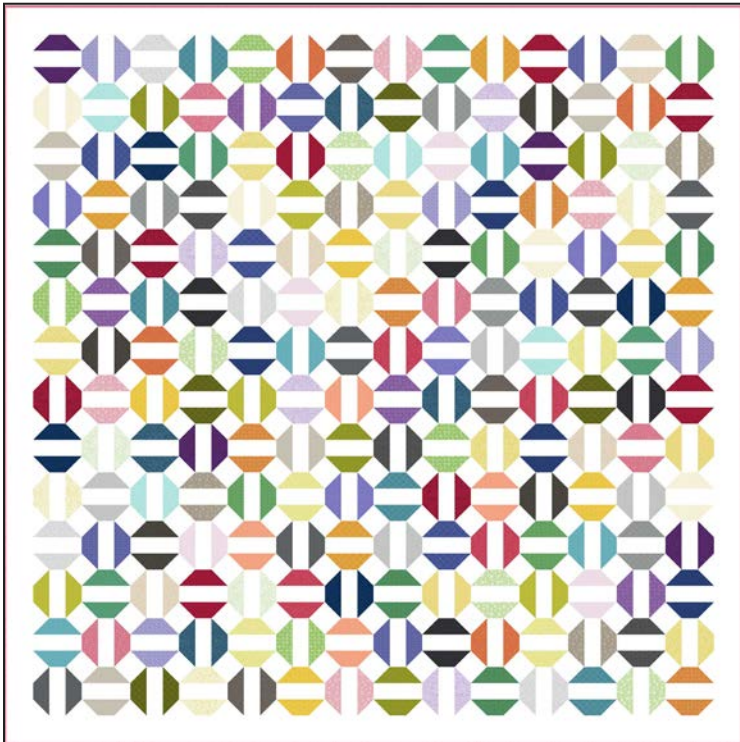

Whimsy 10" square project