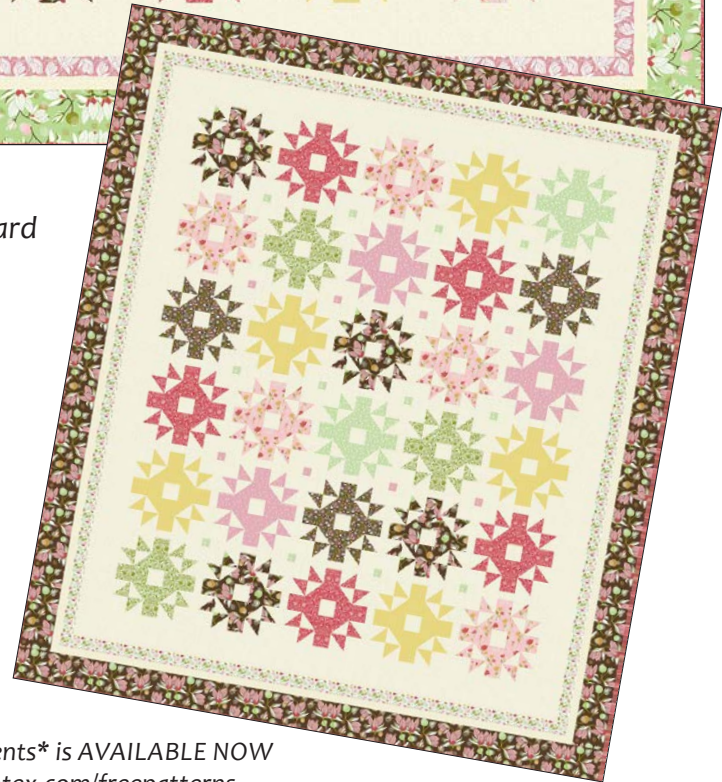

Fabric is expected to ship April 2021.

SOUH 4426 MU

SOUH 4426 Z

SOUH 4427 G

SOUH 4427 R

Quilt by Wendy Sheppard
Quilt approximately:
75" x 86"
Pattern available in
two colorways.

A PDF of yardage requirements* is AVAILABLE NOW
to download at www.pbtex.com/freepatterns

Animal Alphabet

by Deane Beesley Designs, Inc.

Quilt by Stacey Day
Quilt approximately 49" x 59"
Pattern available in two colorways.

A PDF of yardage requirements* is AVAILABLE NOW to
download at www.pbtex.com/freepatterns