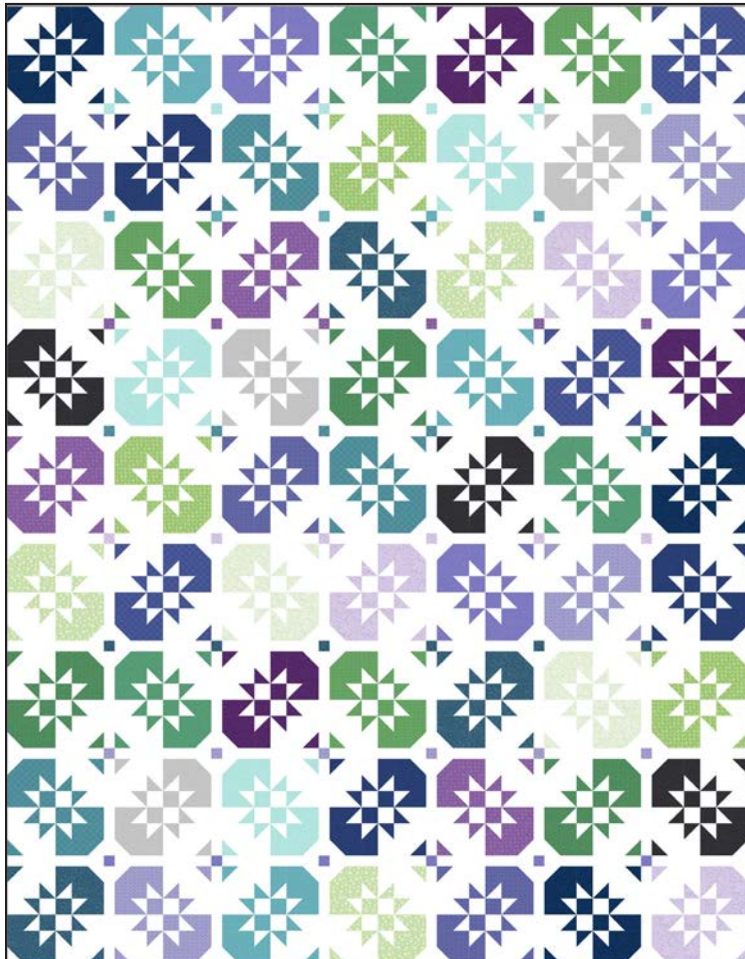

Fabric is expected to ship April 2021.

Whimsy Cool Fat Quarter project