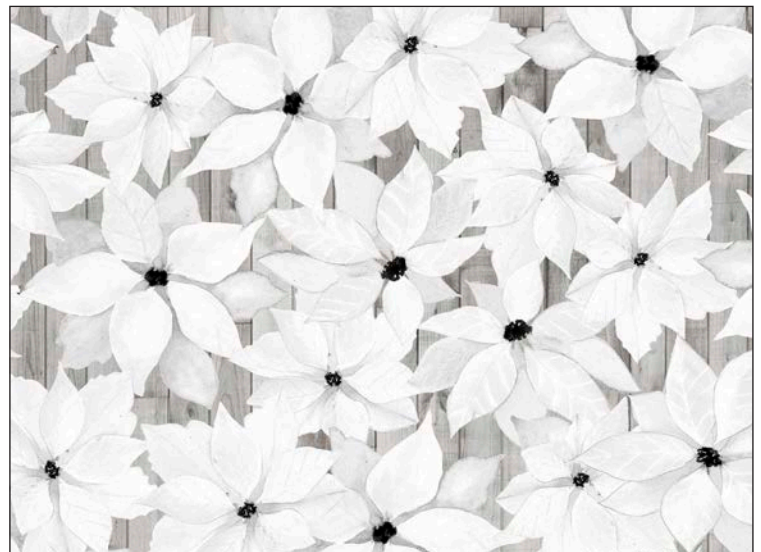

SOPC 4419 S

SOPC 4418 LS

SOPC 4418 S

SOPC 4420 NE

SOPC 4420 S

Table Runner by Cyndi Hershey

Table Runner size: approximately 20" x 68"
Pattern available in two colorways.

A PDF of yardage requirements* is AVAILABLE NOW
to download at www.pbtex.com/freepatterns