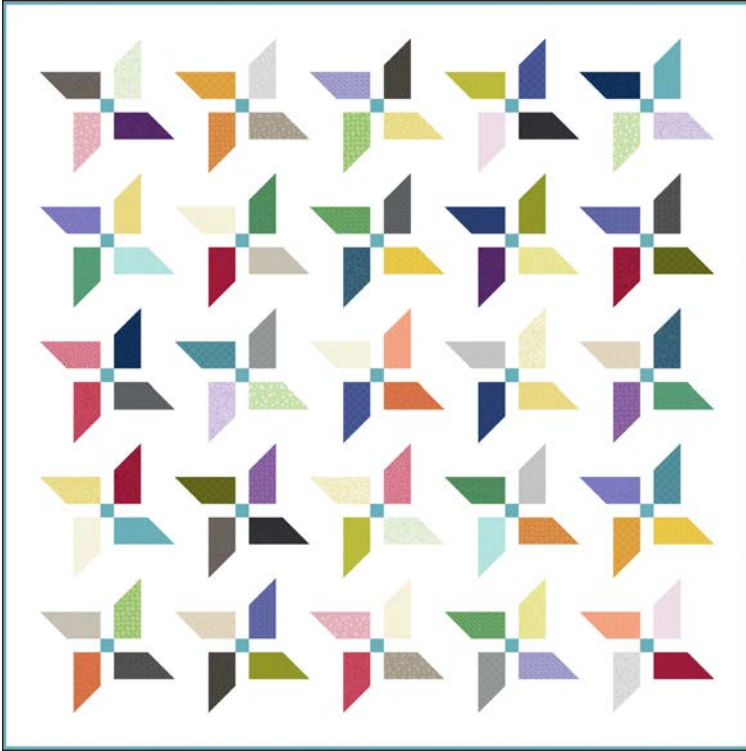

Whimsy

by Heather Dutton, Hang Tight Studio

Whimsy 5" square project