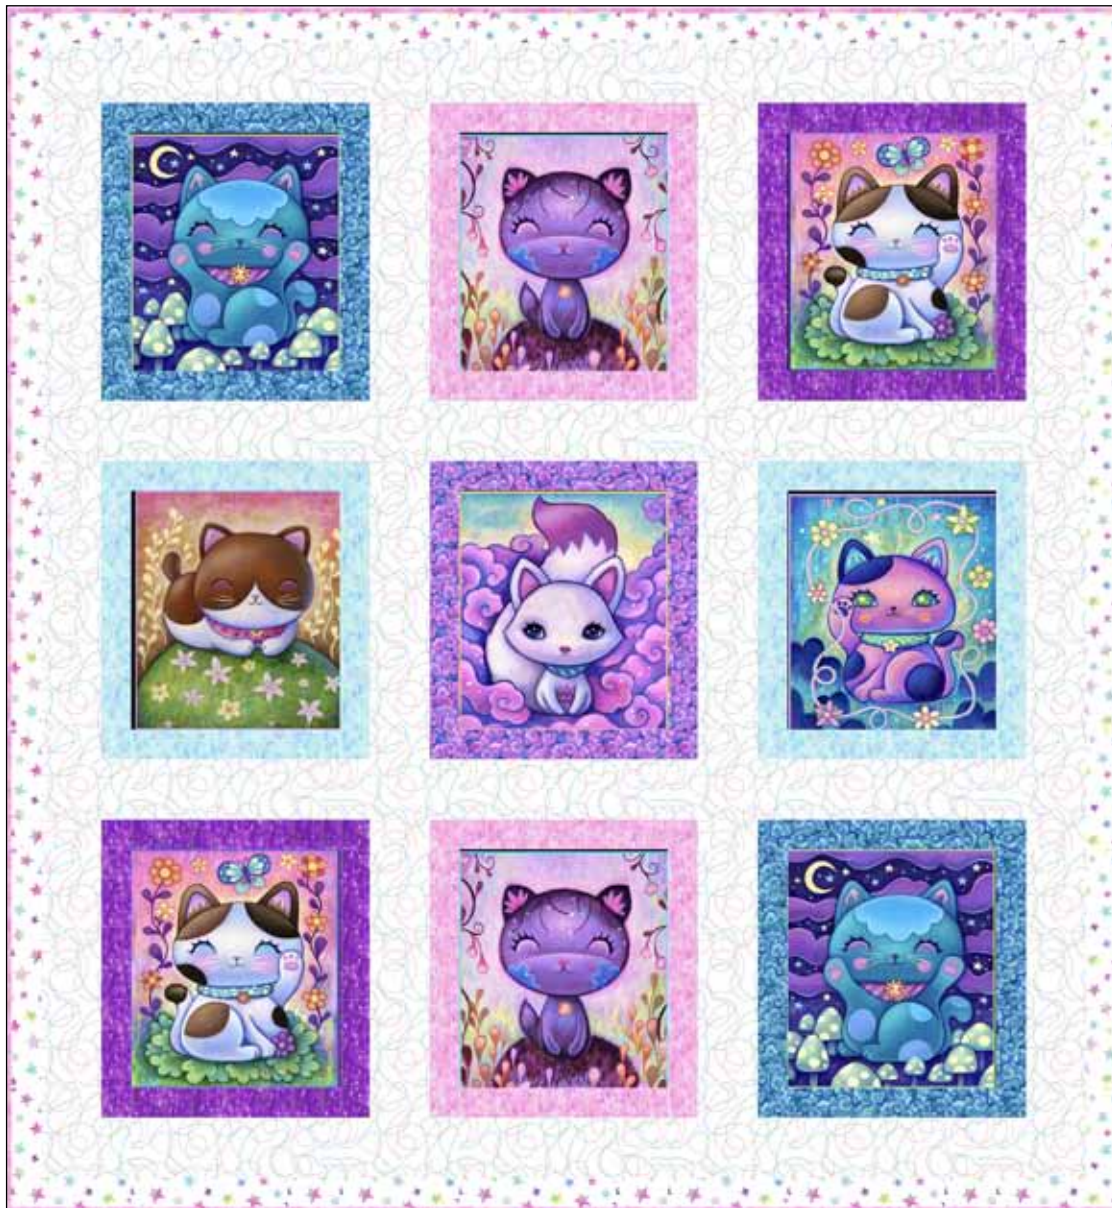

Quilt size approximately: 56" x 60"

Cat Naps Quilt Light by Stacey Day

Pattern available at:
www.pbtex.com when the fabric ships.

FABRIC REQUIREMENTS*

CKIT 5607 PA.....2 panels
CKIT 5610 W .....1/2 yard
CKIT 5611 T.....1/4 yard
CKIT 5611 C .....1/4 yard
CKIT 5612 W .....1 yard
CKIT 5613 T.....1/4 yard
CKIT 5613 C .....1/4 yard
CKIT 5613 P .....1/4 yard
COSM 5130 P .....1/2 yard

Total yardage .....5 yards

*These yardages are estimates ONLY and may change on the pattern when it becomes available.

Kit Chart

Fabric (based on 15 yard bolts)	12	18	24
CKIT 5607 PA*	3	4	5
CKIT 5610 W	1	1	1
CKIT 5611 T	1	1	1
CKIT 5611 C	1	1	1
CKIT 5612 W	1	2	2
CKIT 5613 T	1	1	1
CKIT 5613 C	1	1	1
CKIT 5613 P	1	1	1
COSM 5130 P	1	1	1

*10 yards = 10 panels