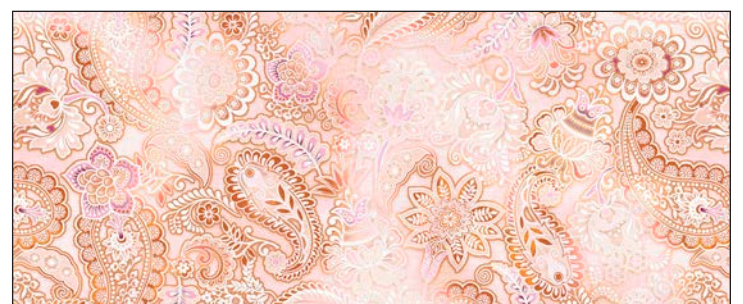

Fabric expected to ship September 2021.

DANI 4511 P