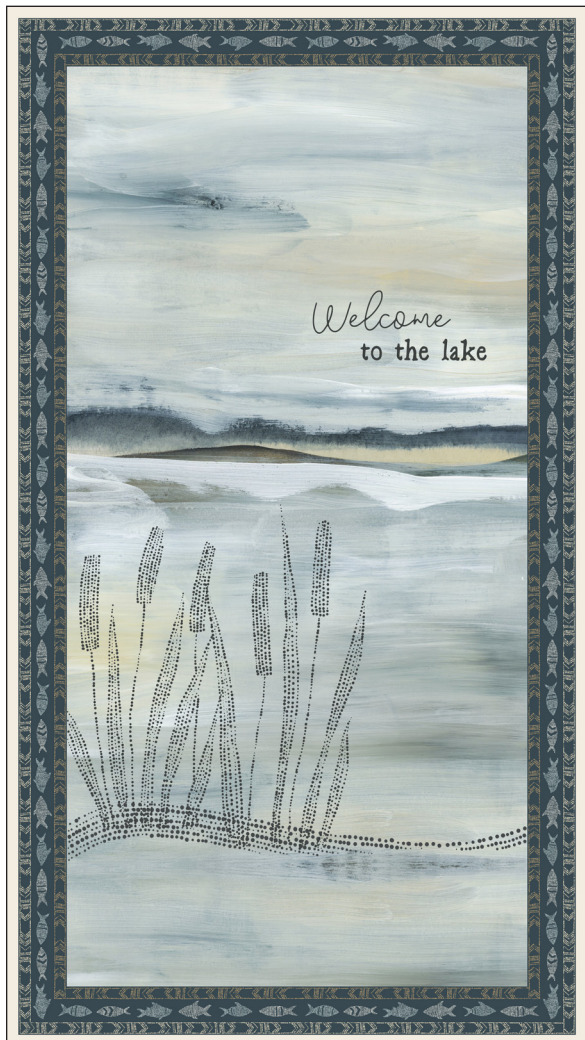

Lake Escape by Jetty Home

LESC 4518 PA 10 yards = 15 panels
Panel approximately 24" x 44"