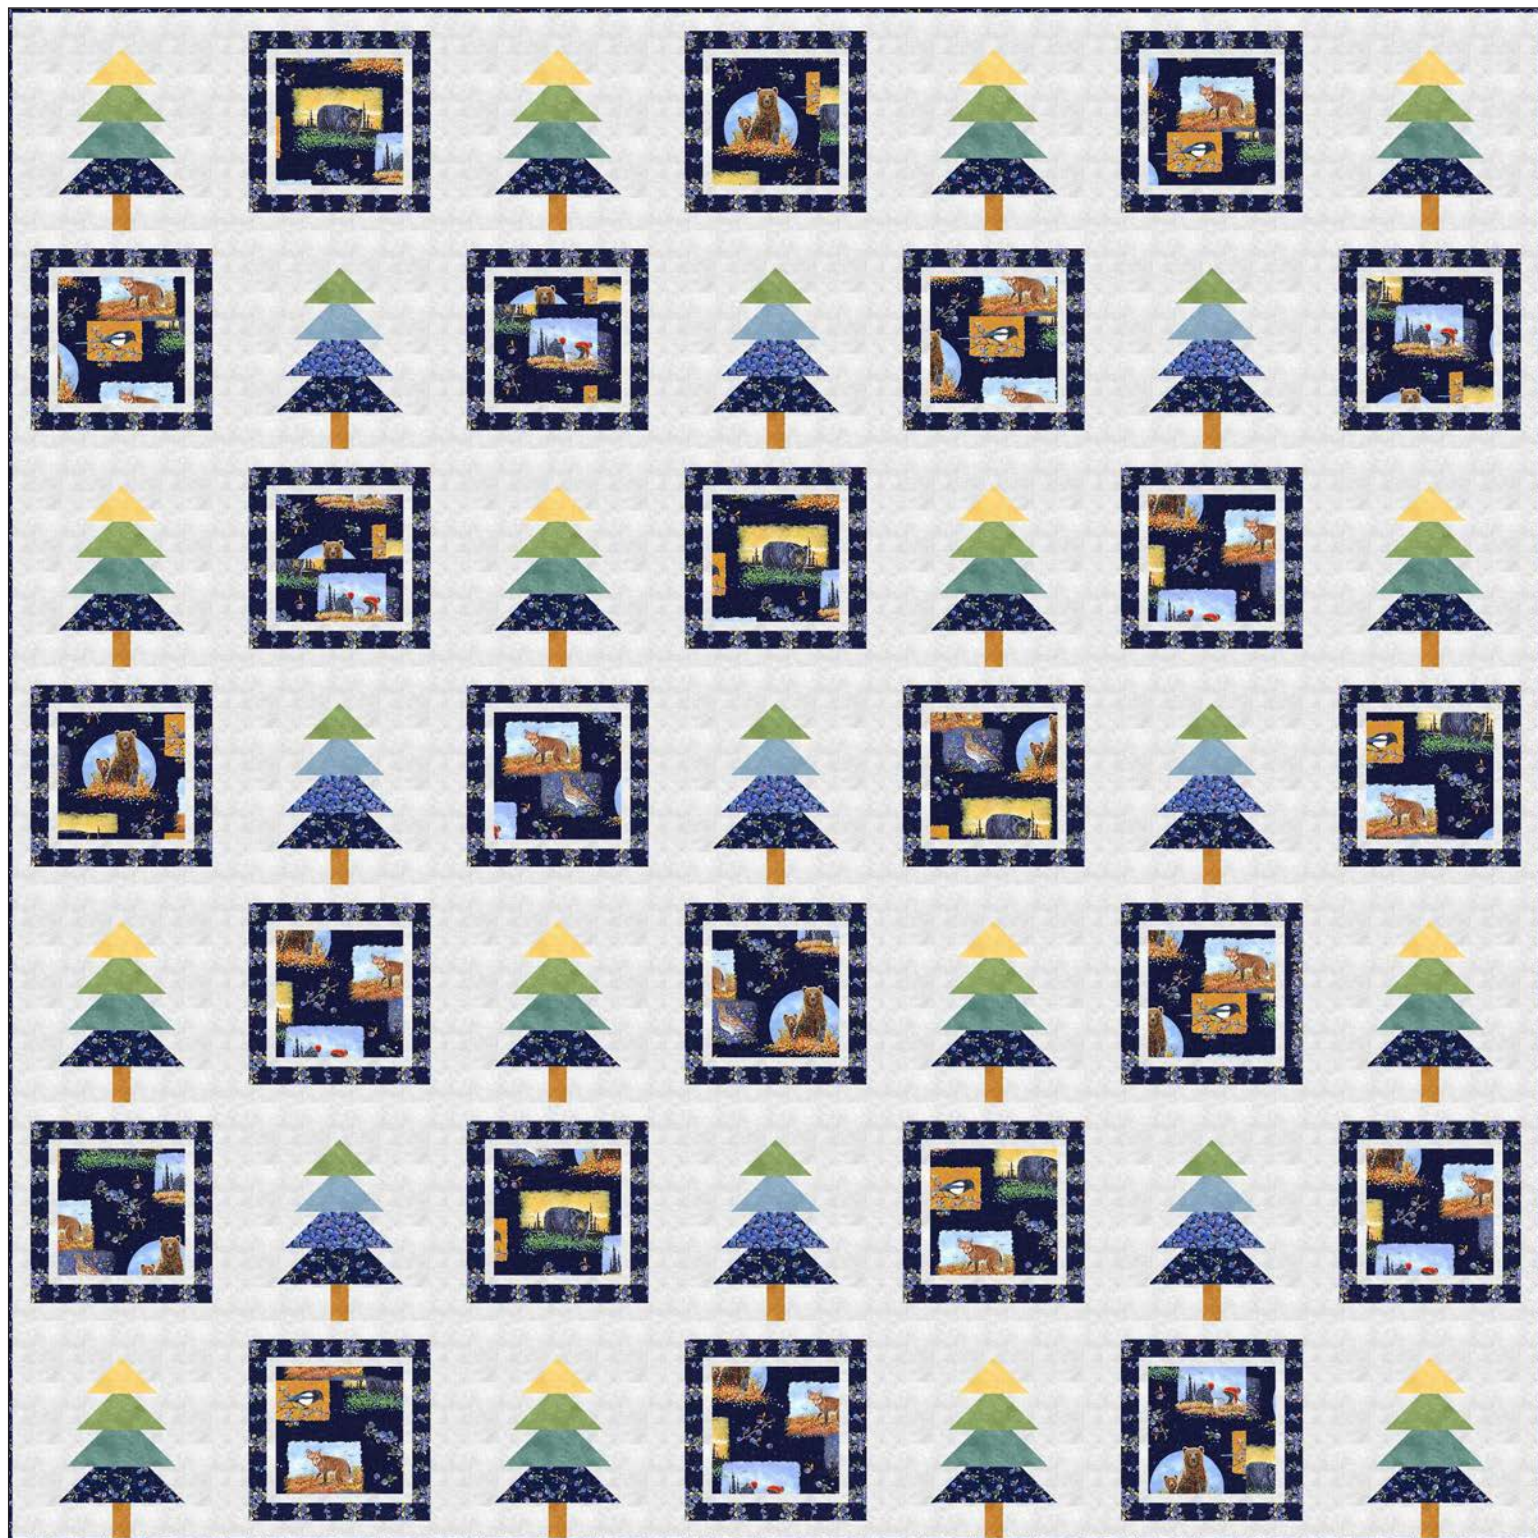

# Bountiful Blueberries

by Alaska's Artist Jon Van Zyle

Quilt by Wendy Sheppard  
Quilt approximately 84" square

A PDF of yardage requirements\* AVAILABLE NOW to  
download at [www.pbtex.com/freepatterns](http://www.pbtex.com/freepatterns)