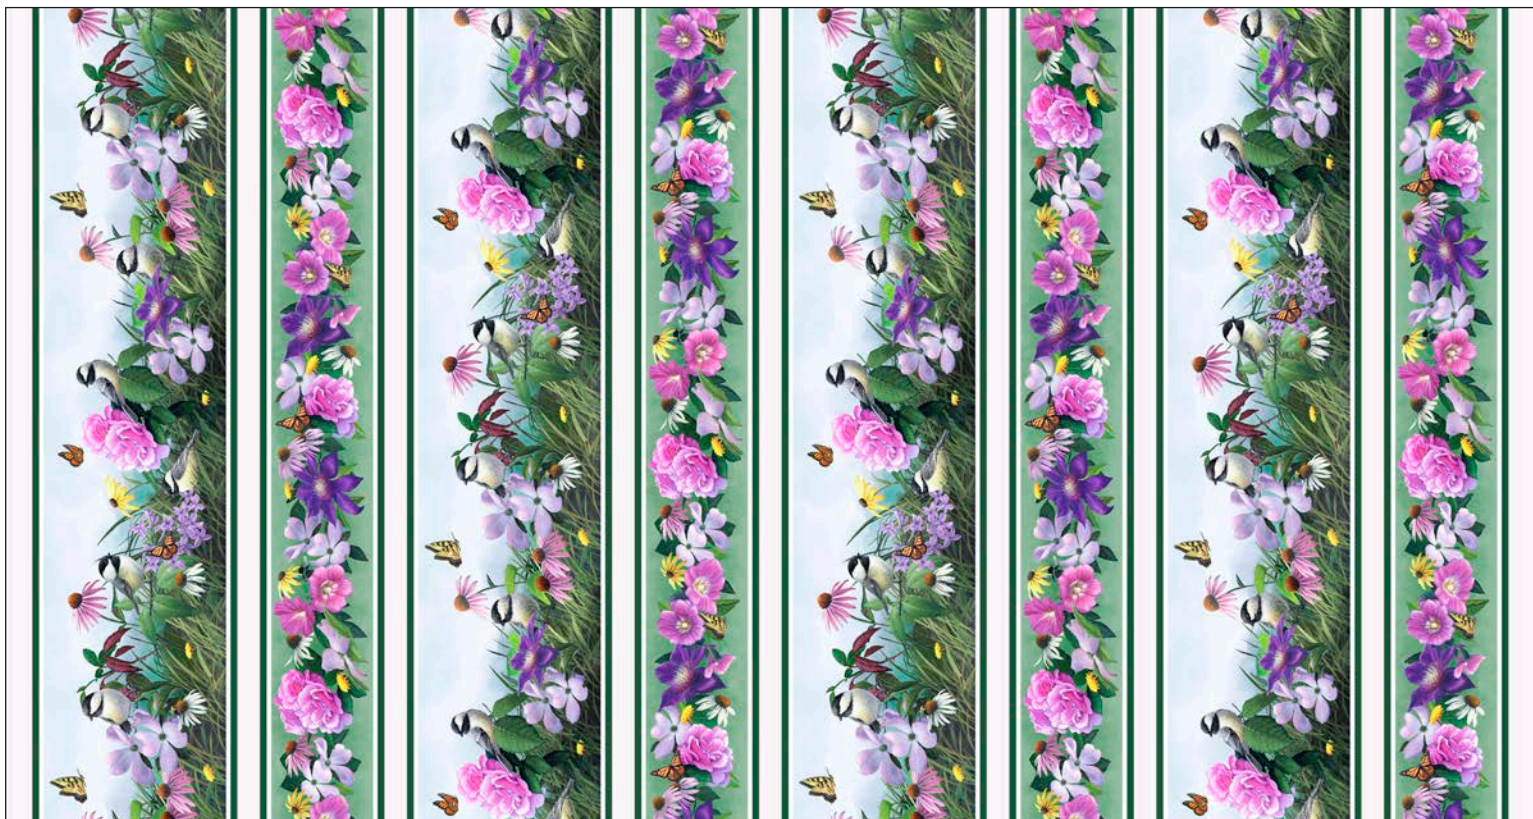

CSON 4494 MU

Four repeats across the width; border approx. 5 3/4" including green border, 3/4" gray, 3 1/2" including green border.