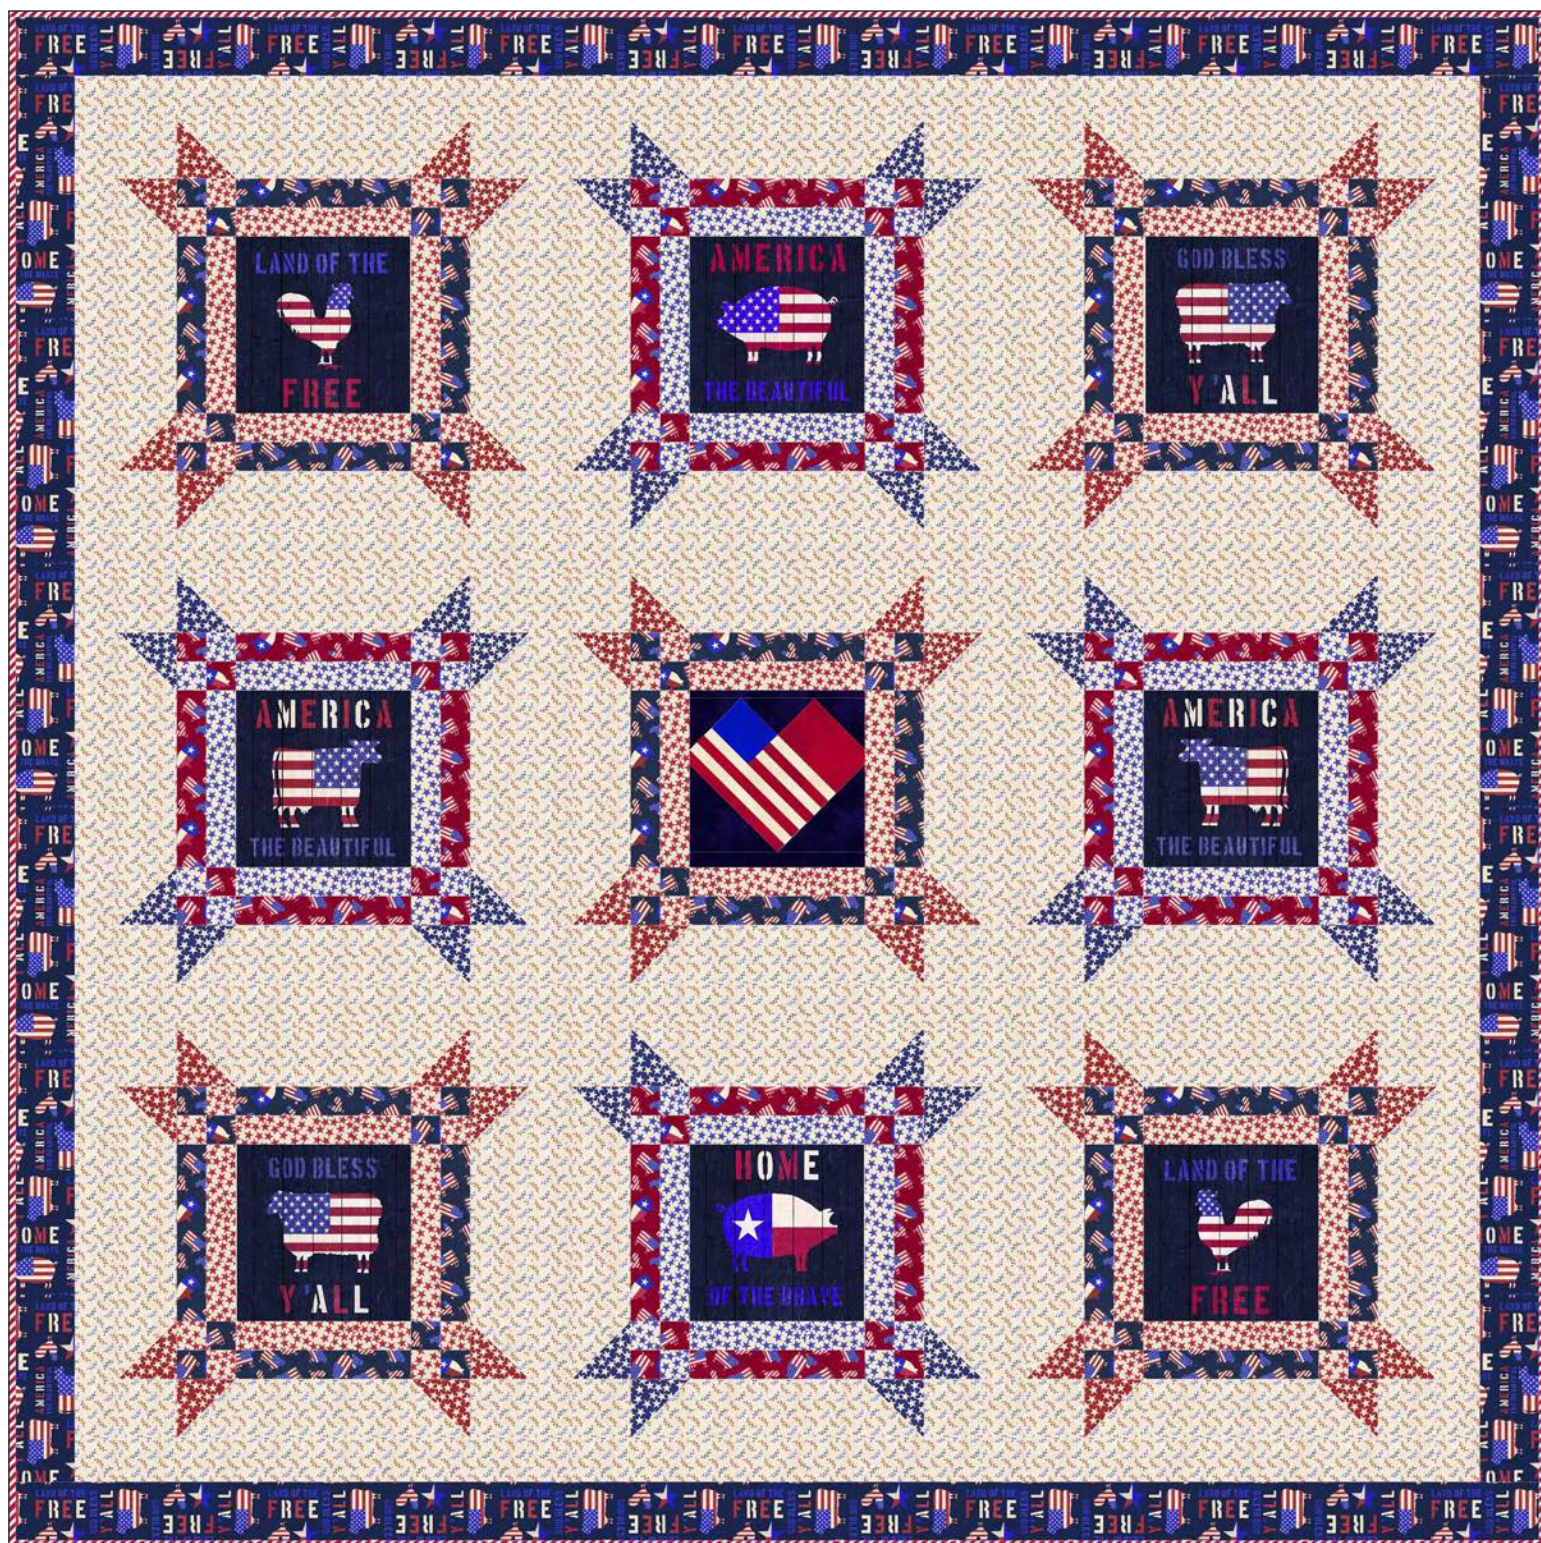

# American Farm

by Michael Mullan

Quilt & Pillow by Stacey Day  
Quilt approximately 78" square

A PDF of yardage requirements\* AVAILABLE NOW to  
download at [www.pbtex.com/freepatterns](http://www.pbtex.com/freepatterns)