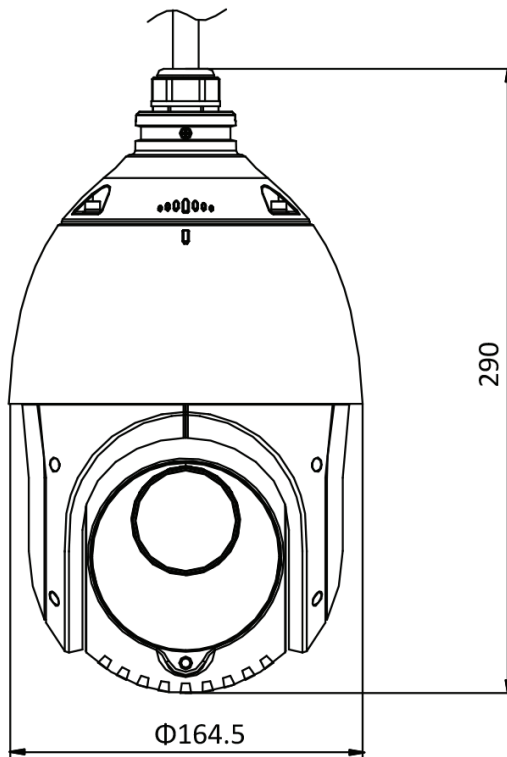

Acegear CI4466.15XWB

- Up to 2 MP High Resolution
- 1920 x 1080 @30 fps
- 15X Optical Zoom
- H.264+, H.264
- DWDR, HLC, BLC, 3D DNR, Defog, EIS, Regional Exposure, Regional Focus
- 12 VDC 3A (power supply included)
- Up to 300 ft IR range

Dimension

Unit: mm