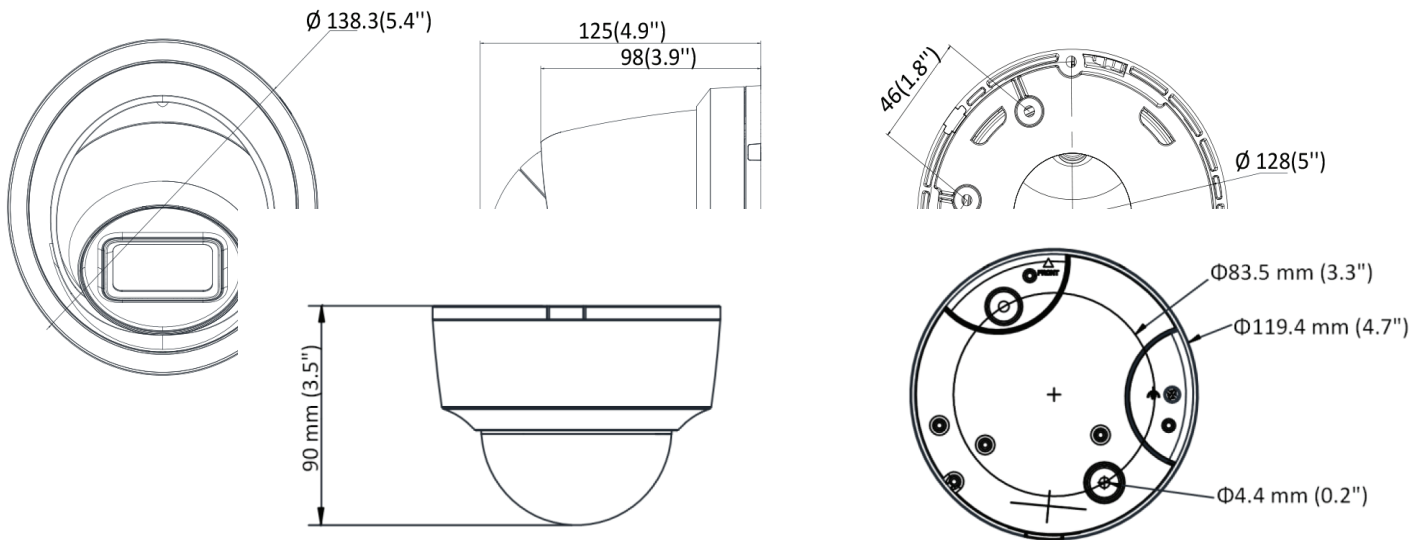

Dimension

Camera	
Image Sensor	1/2.8" Progressive Scan CMOS
Min. Illumination	Color: 0.009 Lux @ (F1.6, AGC ON), 0 Lux with IR
Shutter Speed	1/3 s to 1/100,000 s
Slow Shutter	Yes
Day & Night	IR Cut Filter
WDR	120 dB
Angle Adjustment	Pan: 0° to 355°, tilt: 0° to 75°, rotate: 0° to 355°
Lens	
Lens Type	2.8/4/6 mm
Auto-Iris	No
Aperture	F1.6
FOV	2.8 mm, horizontal FOV: 108° , vertical FOV: 58° , diagonal FOV: 128° 4 mm, horizontal FOV: 86° , vertical FOV: 46° , diagonal FOV: 103° 6 mm, horizontal FOV: 52° , vertical FOV: 29° , diagonal FOV: 60°
Lens Mount	M12
Illuminator	
IR Range	Up to 30 m
Wavelength	850 nm
Video	
Max. Resolution	1920 × 1080
Main Stream	50Hz: 50fps (1920 × 1080, 1280 × 720) 60Hz: 60fps (1920 × 1080, 1280 × 720)
Sub Stream	50Hz: 25fps (640 × 480, 640 × 360, 320 × 240) 60Hz: 30fps (640 × 480, 640 × 360, 320 × 240)
Video Compression	Main stream: H.265/H.264 Sub-stream: H.265/H.264/MJPEG
H.264 Type	Main Profile/High Profile
H.264+	No
H.265 Type	Main Profile
H.265+	No
Video Bit Rate	32 Kbps to 16 Mbps
Audio	
Audio Compression	G.711/G.722.1/G.726/MP2L2/PCM/MP3
Audio Bit Rate	64Kbps(G.711)/16Kbps(G.722.1)/16Kbps(G.726)/32-192Kbps(MP2L2)/8-320Kbps(MP3)
Environment Noise Filtering	Yes
Audio Sampling Rate	8 kHz/16 kHz/32 kHz/44.1 kHz/48 kHz