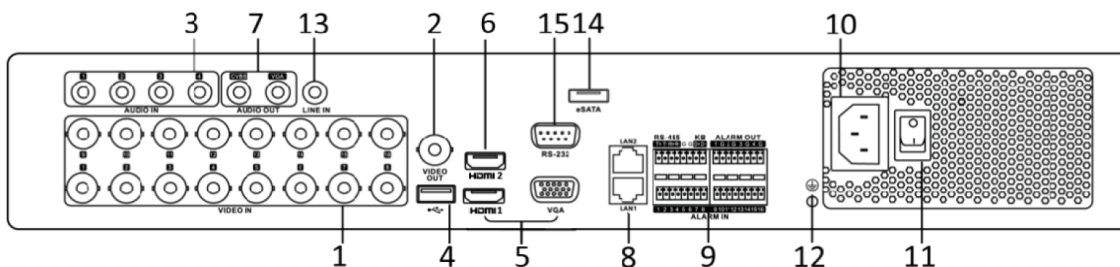

## Acegear AGDVRT4K16K4

- Up to UHD 4K 8MP recording resolution
- 16-ch 8 MP (4K) IP cameras input
- Long distance transmission over UTP and coaxial cable: max. 800m for 1080p and 1200m for 720p HDTV signal
- 16-ch synchronous playback
- H.265+/H.265/H.264+/H.264 Main Stream encoding
- Support POS triggered recording and POS information overlay
- Supports third-party cloud storage (Dropbox/Google Drive/Microsoft OneDrive)
- Self-adaptive HDTV/HDCVI/AHD/CVBS signal input
- HDMI output at up to 4K (3840 x 2160) resolution
- Ace-Connect & DDNS (Dynamic Domain Name System) for easy network management

## Dimension

Index	Description	Index	Description
1	VIDEO IN	9	RS-485 Serial Interface, Keyboard Interface, ALARM IN and ALARM OUT
2	VIDEO OUT	10	100 to 240 VAC Power Input
3	AUDIO IN, RCA Connector	11	Power Switch
4	USB Interface	12	GND
5	HDMI1/VGA Interface	13	LINE IN
6	HDMI2 Interface	14	eSATA Interface
7	CVBS AUDIO OUT and VGA AUDIO OUT	15	RS-232 Serial Interface
8	LAN1 and LAN2 Network Interfaces		

<b>USB interface</b>	Front panel: 2 × USB 2.0 Rear panel: 1 × USB 3.0
<b>General</b>	
<b>Power supply</b>	100 to 240 VAC
<b>Consumption (without HDD)</b>	≤ 45 W
<b>Working temperature</b>	-10 °C to 55 °C (14 °F to 131 °F)
<b>Working humidity</b>	10% to 90%
<b>Dimension (W × D × H)</b>	445 × 390 × 70 mm (17.5 × 15.4 × 2.8 inch)
<b>Weight (without HDD)</b>	≤ 6 kg (13.2 lb)