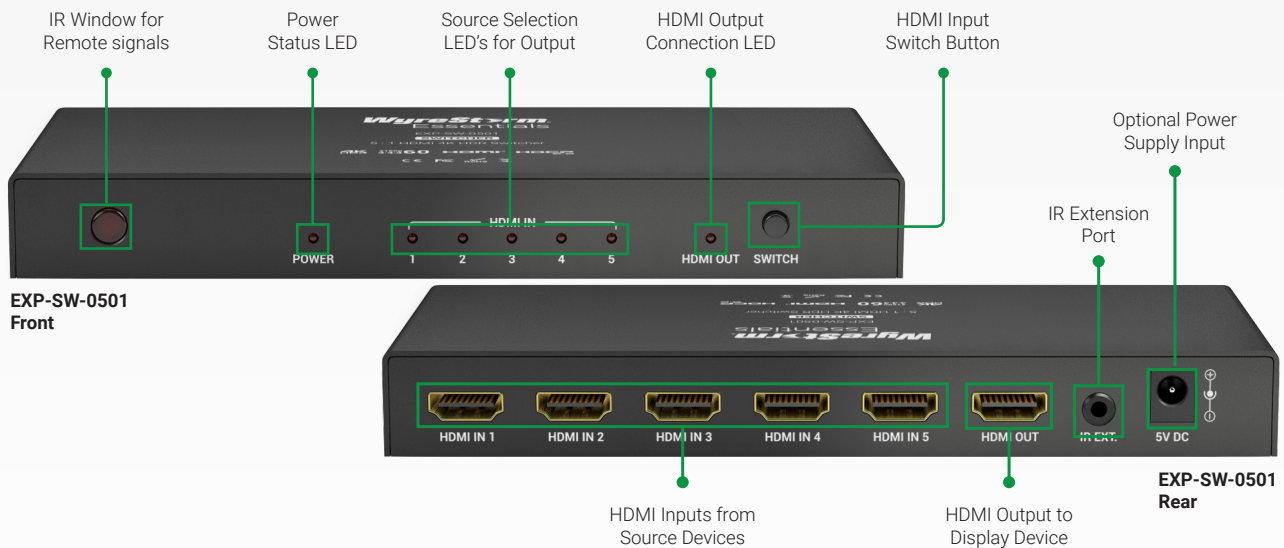

WyreStorm Express™ 5x1 HDMI Switcher with Remote

EXP-SW-0501 v2

2160p
4:4:4 60 4K HDR HDMI HDCP 2.2

WyreStorm - Powerful. Reliable. Simple.

Introduction

The WyreStorm Essentials EXP-SW-0501 enables quick and easy auto-switching of up to five 4K HDR or 1080p HDMI sources to a single HDMI output with control from both the front panel or the IR remote handset included.

In the Box

- 1x EXP-SW-0501 Switcher
- 1x Remote Control Handset (CR2025 Battery not Included)
- 1x IR Receiver Cable
- 2x Mounting Brackets

Specifications

Audio and Video		
Inputs	5x HDMI In: 19-pin type A	
Outputs	1x HDMI Out: 19-pin type A	
Output Video Encoding	HDMI TMDS	
Audio Formats	2ch PCM Multichannel: LPCM and up to DTS-X and Dolby Atmos	
Video Resolutions (Max)	Video Resolutions	HDMI
	1920x1080p @60Hz 12bit	15m/49ft
	1920x1080p @60Hz 16bit	7m/23ft
	3840x2160p @24Hz 10bit 4:2:0 HDR	5m/16ft
	3940x2160p @30Hz 8bit 4:4:4	7m/23ft
	3840x2160p @60Hz 10bit 4:2:0 HDR	5m/23ft
4096x2160p @60Hz 8bit 4:2:0	7m/23ft	
4096x2160p @60Hz 8bit 4:4:4	5m/16ft	
Color Depth	10bit	
Maximum Pixel Clock	297Mhz	
Communication and Control		
HDMI	HDCP 2.2 EDID DVI-D supported with adapter (not included)	
IR	1x Front Panel Sensor 1x IR Ext: 3.5mm (1/8in) TRS Stereo	
Power		
Power Supply	5V DC 1A (HDMI In External Power Supply)	
Max Power Consumption	0.25W	
Environmental		
Operating Temperature	0~+ 45°C (32~+ 113 °F), 10%~90%, non-condensing	
Storage Temperature	-20~+70°C (-4~+ 158 °F), 10%~90%, non-condensing	
Maximum BTU	0.85 BTU/hr	
Dimensions and Weight		
Rack Units	< 1U	
Height	21mm/0.83in	
Width	180mm/7.09in	
Depth	70.2mm/2.76in	
Weight	0.34kg/0.75lbs	
Regulatory		
Safety and Emission	CE FCC RoHS RCM	