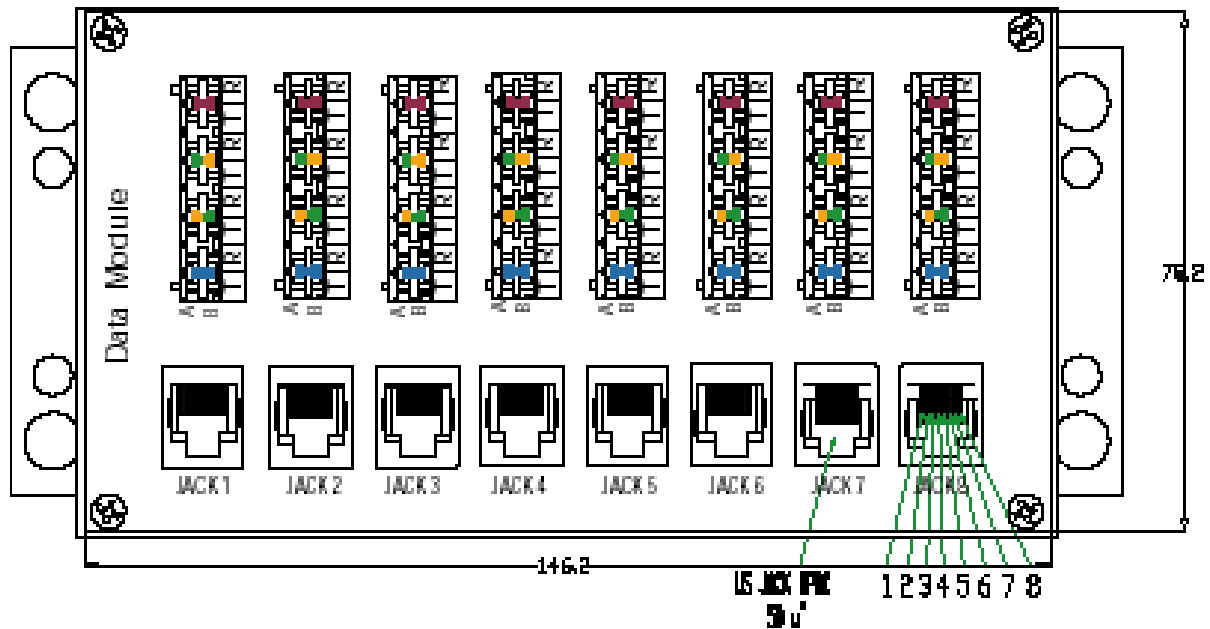

DirectConnect® White Sheet

DCSPMVD88R45

.10425

The Finest Name in Audio/Video Products and Accessories

8/110 8/RJ45 VOICE DATA MODULE

FEATURES:

- 110 Style punch down
- 8 RJ45 voice/data jacks
- Universal mounting

US JACK	568 A	568 B
1	White Green/Green	White Orange/Orange
2	Green	Orange
3	White Orange/Orange	White Green/Green
4	Blue	Blue
5	White Blue/Blue	White Blue/Blue
6	Orange	Green
7	White Brown/Brown	White Brown/Brown
8	Brown	Brown