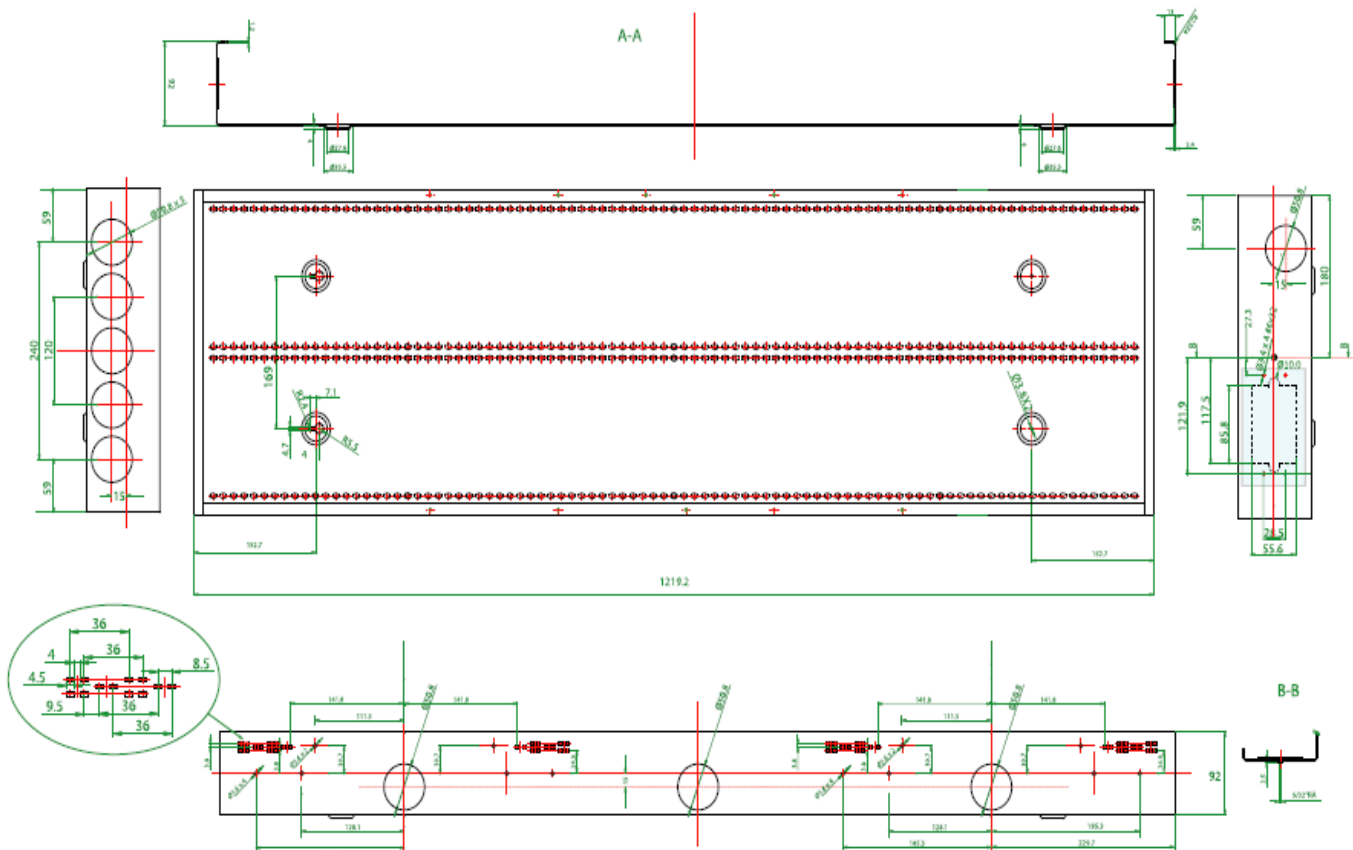

# DirectConnect® White Sheet

DCSP48

.10207

The Finest Name in Audio/Video Products and Accessories

## 48" Structured Panel with Door

### FEATURES:

- Standard inwall structured panel
- Universal mounting system allows for a variety of modules to be used from a variety of manufacturers
- One duplex receptacle knockout located at the bottom of the panel
- Five (5) 2" knockouts located at the top of the panel and one (1) at the bottom of panel
- Comes with a cardboard paint cover
- Traditional Lock and Key
- Color of panel is white
- Accessories: Plastic Grommets, Mounting Brackets, & Screws