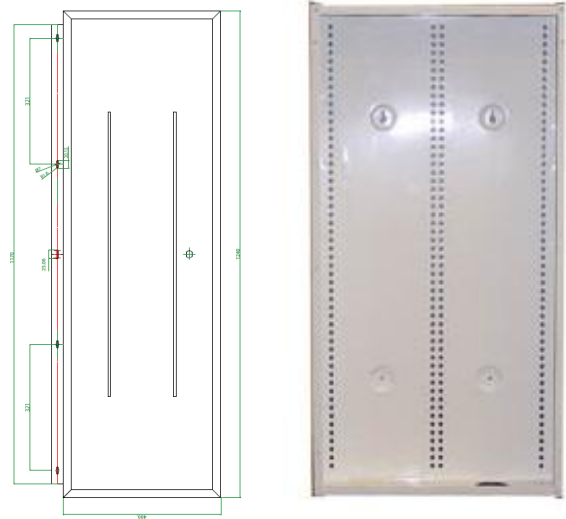

## 48" Structured Panel with Door

### FEATURES:

- Standard inwall structured panel
- Universal mounting system allows for a variety of modules to be used from a variety of manufacturers
- One duplex receptacle knockout located at the bottom of the panel
- Five (5) 2" knockouts located at the top of the panel and one (1) at the bottom of panel
- Comes with a cardboard paint cover
- Traditional Lock and Key
- Color of panel is white
- Accessories: Plastic Grommets, Mounting Brackets, & Screws