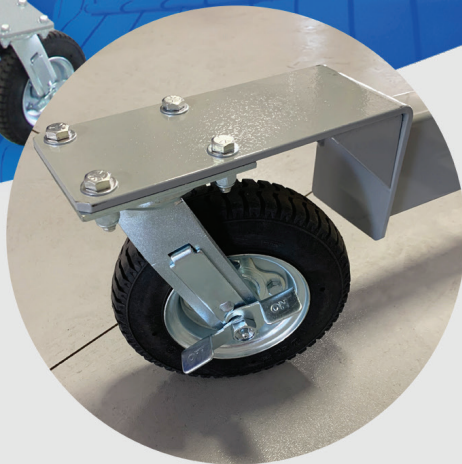

NEW FROM SPORTS ATTACK!

TRANZ>HIT

PORTABLE HITTING STATION

Shown with Hack Attack, can also use Junior Hack Attack. Pitching machine and Team Feeder are sold separately or use units you already own.

TranzHit™ Unique Features

- Use the TranzHit frame to combine your Hack Attack or Junior Hack Attack pitching machine with your Team Feeder to create a portable hitting station.
- This extremely portable frame easily rolls from storage to the mound or cage, saving the hassle of equipment transport and extensive set-up time.
- Your 150 ball Team Feeder easily mounts onto the TranzHit frame to provide extended batting practice.

TRANZHIT/Junior Hack Attack **\$1,899**

TRANZHIT/Hack Attack **\$1,899**

Exceptional Quality

- Made out heavy-duty steel S tubing with welded joints for strength and durability
- Shaped for stability and easy movement thru doorways
- Oversized industrial casters make it easy to move across any surface, onto the mound or in and out of a cage
- Locking casters provide stability during use
- Frame bolts together quickly and easily with few tools needed
- Powder-coated frame eliminates rust

SPECIFICATIONS

Footprint: 59.5" D x 53.5" W x 61" H

Weight: 165 LBS

P.O. Box 1529 | 2805 US 40 | Verdi, NV 89439

tf 800.717.4251 | ph 775.345.2882

sportsattack.com