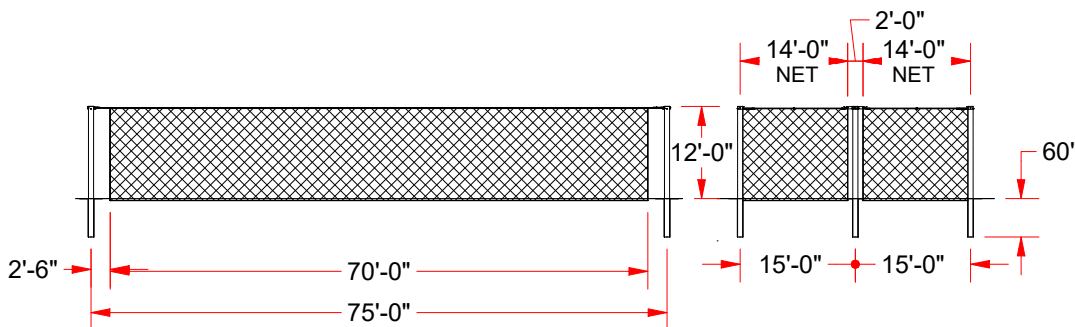

CENTER KIT FOR 70' ADD ON CAGE

FEATURES:

- > CONVERTS SINGLE TUNNEL SYSTEM INTO TANDEM SYSTEM.
- > NET IS INCLUDED.
- > CLEAN DESIGN WITH LESS STRUCTURE FOR BALL TO RICOCHET OFF.
- > 6 HEAVY WALL 8" x 8" SQUARE w/ 3/16" WALL STEEL POLES.
- > FINISH: POWDER COAT BLACK OVER ZINC PRIMER.
- > NET ATTACHES TO TENSIONED 1/4" GALVANIZED AIRCRAFT CABLE.
- > NET ATTACHED w/ SNAP HOOKS FOR EASY ON / OFF.
- > NET CAN BE EASILY SLID TO ONE END FOR STORAGE.
- > NET TO BE #36 KNOTTED NYLON, 1-3/4" SQUARE MESH, 14' W x 55' L x 12' H