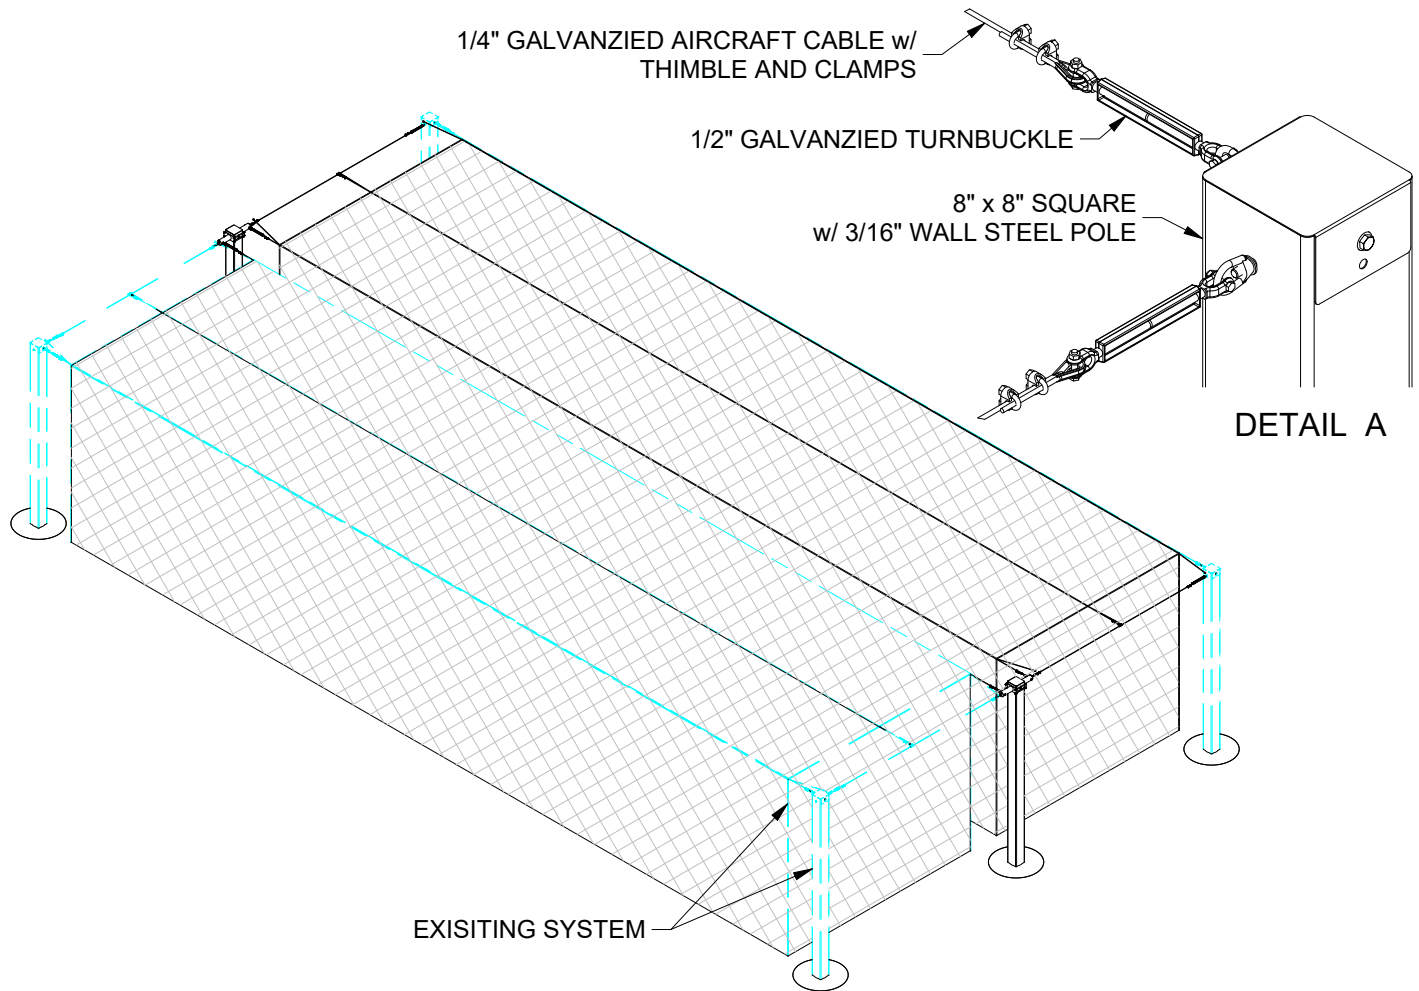

CENTER KIT FOR 70' ADD ON CAGE

FEATURES:

- > CONVERTS SINGLE TUNNEL SYSTEM INTO TANDEM SYSTEM.
- > NET IS INCLUDED.
- > CLEAN DESIGN WITH LESS STRUCTURE FOR BALL TO RICOCHET OFF.
- > 6 HEAVY WALL 8" x 8" SQUARE w/ 3/16" WALL STEEL POLES.
- > FINISH: POWDER COAT BLACK OVER ZINC PRIMER.
- > NET ATTACHES TO TENSIONED 1/4" GALVANIZED AIRCRAFT CABLE.
- > NET ATTACHED w/ SNAP HOOKS FOR EASY ON / OFF.
- > NET CAN BE EASILY SLID TO ONE END FOR STORAGE.
- > NET TO BE #36 KNOTTED NYLON, 1-3/4" SQUARE MESH, 14' W x 55' L x 12' H

MPCTF-70A

CENTER KIT FOR 70' ADD ON CAGE

© COPYRIGHT 2020 JAYPRO SPORTS, LLC. ALL RIGHTS RESERVED THIS PRINT IS THE PROPERTY OF JAYPRO SPORTS, LLC. AND MAY NOT BE REPRODUCED WITHOUT WRITTEN PERMISSION

www.jaypro.com
 (800) 243-0533
 976 Hartford Turnpike
 Waterford, CT 06385 USA