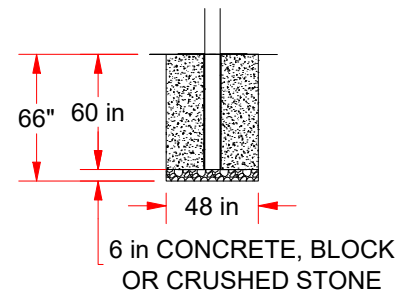

CENTER KIT FOR 70' ADD ON CAGE

FEATURES:

- > CONVERTS SINGLE TUNNEL SYSTEM INTO TANDEM SYSTEM.
- > NET IS INCLUDED.
- > CLEAN DESIGN WITH LESS STRUCTURE FOR BALL TO RICOCHET OFF.
- > 6 HEAVY WALL 8" x 8" SQUARE w/ 3/16" WALL STEEL POLES.
- > FINISH: POWDER COAT BLACK OVER ZINC PRIMER.
- > NET ATTACHES TO TENSIONED 1/4" GALVANIZED AIRCRAFT CABLE.
- > NET ATTACHED w/ SNAP HOOKS FOR EASY ON / OFF.
- > NET CAN BE EASILY SLID TO ONE END FOR STORAGE.
- > NET TO BE #36 KNOTTED NYLON, 1-3/4" SQUARE MESH, 14' W x 55' L x 12' H