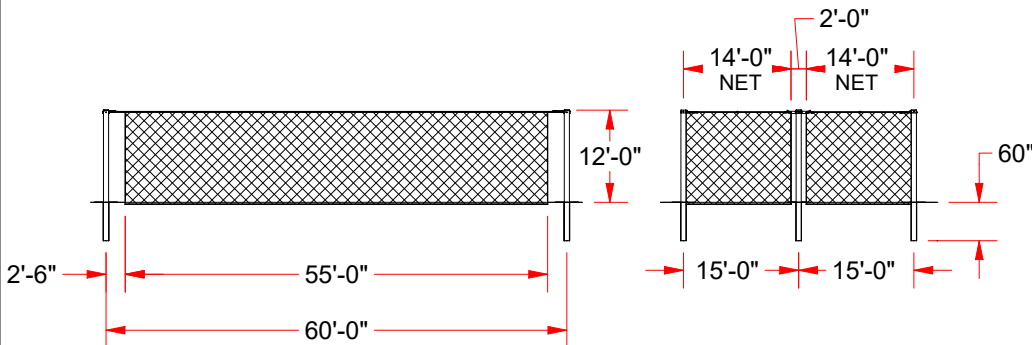

CENTER KIT FOR 55' ADD ON CAGE

FEATURES:

- > CONVERTS SINGLE TUNNEL SYSTEM INTO TANDEM SYSTEM.
- > NET IS INCLUDED.
- > CLEAN DESIGN WITH LESS STRUCTURE FOR BALL TO RICOCHET OFF.
- > 6 HEAVY WALL 8" x 8" SQUARE w/ 3/16" WALL STEEL POLES.
- > FINISH: POWDER COAT BLACK OVER ZINC PRIMER.
- > NET ATTACHES TO TENSIONED 1/4" GALVANIZED AIRCRAFT CABLE.
- > NET ATTACHED w/ SNAP HOOKS FOR EASY ON / OFF.
- > NET CAN BE EASILY SLID TO ONE END FOR STORAGE.
- > NET TO BE #36 KNOTTED NYLON, 1-3/4" SQUARE MESH, 14' W x 55' L x 12' H