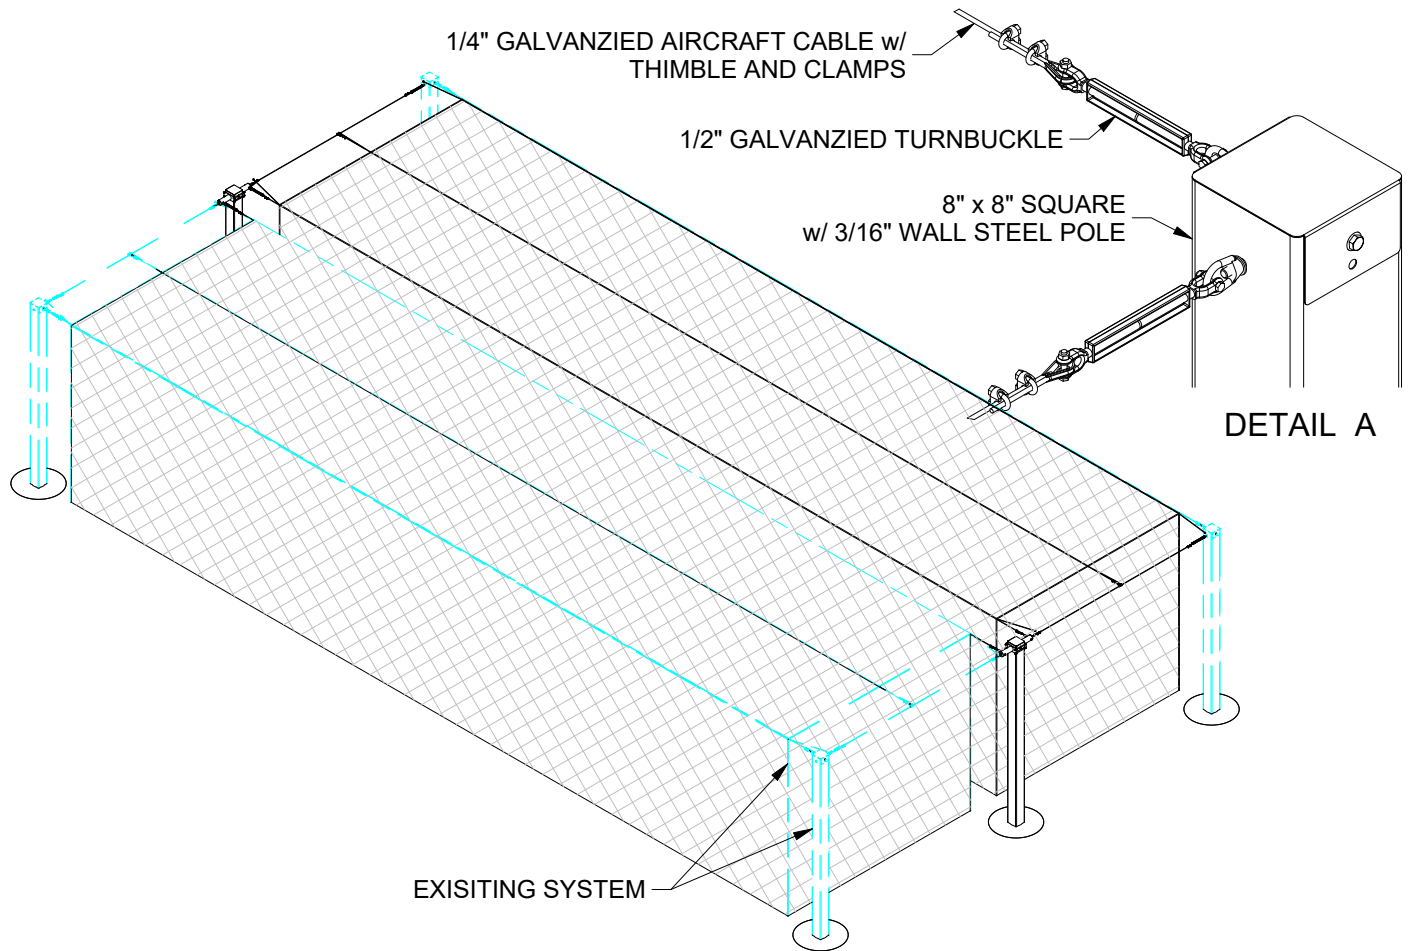

CENTER KIT FOR 55' ADD ON CAGE

FEATURES:

- > CONVERTS SINGLE TUNNEL SYSTEM INTO TANDEM SYSTEM.
- > NET IS INCLUDED.
- > CLEAN DESIGN WITH LESS STRUCTURE FOR BALL TO RICOCHET OFF.
- > 6 HEAVY WALL 8" x 8" SQUARE w/ 3/16" WALL STEEL POLES.
- > FINISH: POWDER COAT BLACK OVER ZINC PRIMER.
- > NET ATTACHES TO TENSIONED 1/4" GALVANIZED AIRCRAFT CABLE.
- > NET ATTACHED w/ SNAP HOOKS FOR EASY ON / OFF.
- > NET CAN BE EASILY SLID TO ONE END FOR STORAGE.
- > NET TO BE #36 KNOTTED NYLON, 1-3/4" SQUARE MESH, 14' W x 55' L x 12' H

MPCTF-55A

CENTER KIT FOR 55' ADD ON CAGE

© COPYRIGHT 2020 JAYPRO SPORTS, LLC. ALL RIGHTS RESERVED THIS PRINT IS THE PROPERTY OF JAYPRO SPORTS, LLC. AND MAY NOT BE REPRODUCED WITHOUT WRITTEN PERMISSION

www.jaypro.com
 (800) 243-0533
 976 Hartford Turnpike
 Waterford, CT 06385 USA