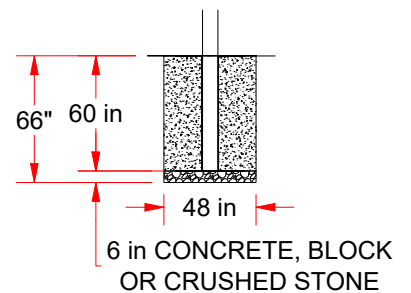

CENTER KIT FOR 55' ADD ON CAGE

FEATURES:

- > CONVERTS SINGLE TUNNEL SYSTEM INTO TANDEM SYSTEM.
- > NET IS INCLUDED.
- > CLEAN DESIGN WITH LESS STRUCTURE FOR BALL TO RICOCHET OFF.
- > 6 HEAVY WALL 8" x 8" SQUARE w/ 3/16" WALL STEEL POLES.
- > FINISH: POWDER COAT BLACK OVER ZINC PRIMER.
- > NET ATTACHES TO TENSIONED 1/4" GALVANIZED AIRCRAFT CABLE.
- > NET ATTACHED w/ SNAP HOOKS FOR EASY ON / OFF.
- > NET CAN BE EASILY SLID TO ONE END FOR STORAGE.
- > NET TO BE #36 KNOTTED NYLON, 1-3/4" SQUARE MESH, 14' W x 55' L x 12' H