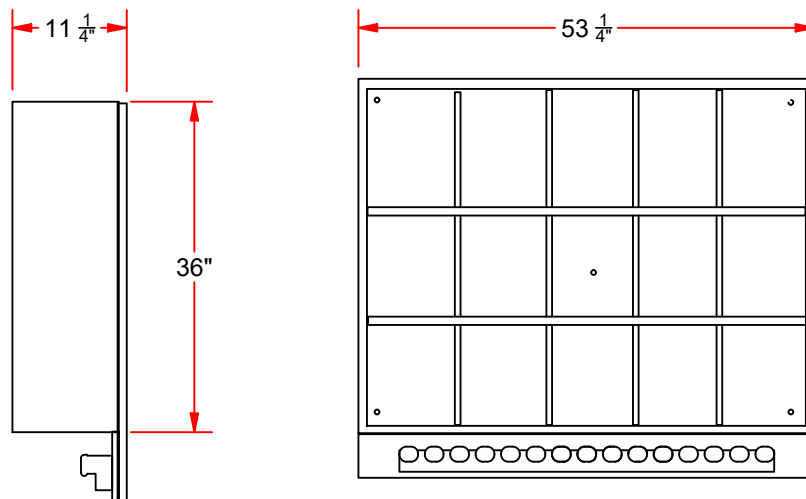

BHR-1515 15 Helmet/15 Bat Rack Combo

FEATURES:

- > Fifteen cubby Helmet rack made with premium wood
- > Bat rack capable of holding fifteen bats
- > Wood fence and chain-link mount options
- > Two tone color options available
- > Logo customization available
- > No assembly required
- > Metal-Guard face option available for extra Protection at an additional price
- > Colors: Black, Navy, Red, Royal, Dark Green, Orange, Gold, Purple, Light Blue
- > Custom Colors available upon request