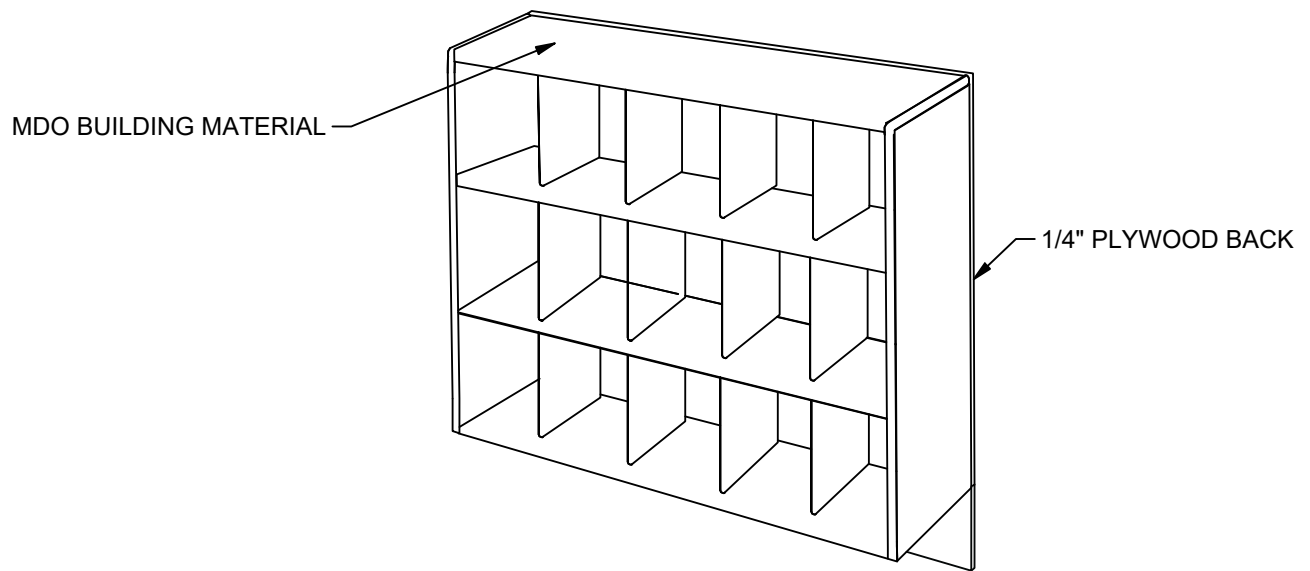

BHR-1515 15 Helmet/15 Bat Rack Combo

FEATURES:

- > Fifteen cubby Helmet rack made with premium wood
- > Bat rack capable of holding fifteen bats
- > Wood fence and chain-link mount options
- > Two tone color options available
- > Logo customization available
- > No assembly required
- > Metal-Guard face option available for extra Protection at an additional price
- > Colors: Black, Navy, Red, Royal, Dark Green, Orange, Gold, Purple, Light Blue
- > Custom Colors available upon request

> All artwork requires vector format file(i.e EPS, AI or High Res PDF) PDF)

BHR-1515

15 Helmet/15 Bat Rack Combo

© COPYRIGHT 2019 JAYPRO SPORTS, LLC. ALL RIGHTS RESERVED THIS PRINT IS THE PROPERTY OF JAYPRO SPORTS, LLC. AND MAY NOT BE REPRODUCED WITHOUT WRITTEN PERMISSION