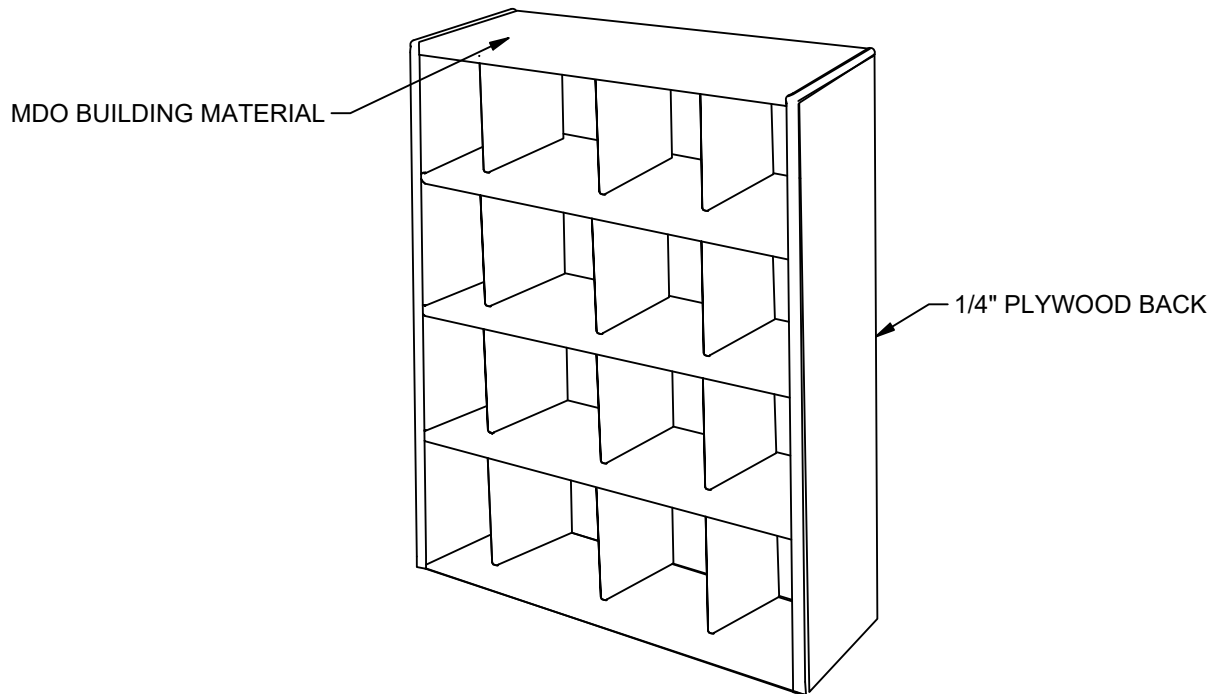

# BHR-16 16 Helmet Rack

## FEATURES:

- > Sixteen cubby Helmet rack made with premium wood
- > Wood fence and chain-link mount options
- > Hanging Bat Rack addition available for additional charge
- > Two tone color options available
- > Logo customization available
- > No assembly required
- > Metal-Guard face option available for extra Protection at an additional price
- > Colors: Black, Navy, Red, Royal, Dark Green, Orange, Gold, Purple, Light Blue
- > Custom Colors available upon request