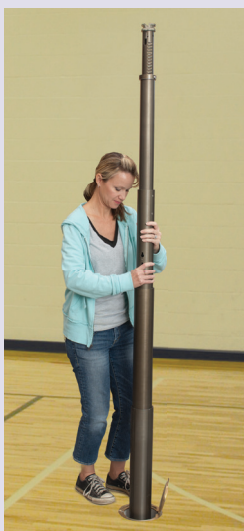

VB4000 **Magic™** Self-Storing Portable

HIDES IN FLOOR

Some programs set up and tear down courts infrequently and prefer the maximum rigidity of a heavy steel system. At 61#, this 3" telescoping post design allows the least pole deflection possible at a cost below comparable carbon fiber or aluminum systems.

Not suitable for outdoor use. Outdoor use will invalidate all warranties.

VB4000 MATCH STATS

Post material	5 Piece Aluminum
Floor socket diameter	4½" Integrated
Approx. post deflection	1.75"
Post warranty	5-Year Limited
Winch style	26:1 Worm Gear
Winch warranty	Lifetime Limited
Net height indicator	Engraved
Net height adjustment method	Air Cushioned Telescoping
Free lettered padding	Yes (see chart)

Magic Model #	Description	Free Lettering
VB4000	Complete system includes telescoping self-storing posts with floor well (sleeve) and VB23-CV brass floating floor plates, post padding, net tensioning winch, VB1250K competition net with cable covers, antennas with boundary tapes, and floor sockets plus FREE CHAIN NET HEIGHT GAUGE, NET STORAGE BAG, AND PADDING LETTERING!	Yes
VB4002	Complete side-by-side double court system includes 3 posts with padding, 2 winches, 2 nets, 2 pairs of antennas, and 3 brass floor plates plus FREE CHAIN NET HEIGHT GAUGE, NET STORAGE BAG, AND PADDING LETTERING!	Yes
VB40	Posts and winch only. Order padding, net, antennas, and floor plates separately.	No
VB400	Court adder increases the number of side-by-side courts and includes post and winch only. Order other components separately. Call for details.	No
VB40SR	Replacement Magic telescoping pole assembly	

See [YouTube.com/bisoninc](https://www.youtube.com/bisoninc) for Product Videos