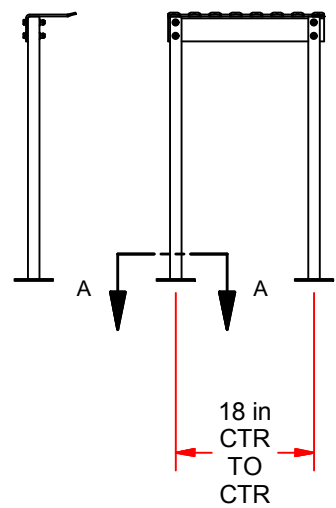

SEE NOTE

NOTE: 1/2" HARDWARE ANCHORS NOT SUPPLIED.

SECTION A-A

ITEM	QTY	PART #	DESCRIPTION
1	1	PBR-14-1	BASEBALL RACK HOLDER PLATE
2	2	PBR-14-2	BAT RACK POST
3	8	HW2047	3/8" SAE FLAT WASHER, ZP
4	4	HN265	3/8"-16 UNC-Nylon Lock Nut-ZP-GrNC
5	4	HS5289	3/8"-16 x 2 1/2" HEX HEAD CAP SCREW, SS

 <p>976 Hartford Turnpike Waterford, CT 06385 USA (800)243-0533 Fax: (800)988-3363 www.jaypro.com</p>	MODEL NUMBER: PBR-14_INSTALL		CHECKED BY: WVB
	PRODUCT NAME: PERMANENT BAT RACK		
DATE: 2/18/2015	REV: -	DRAWN BY: Moune T.	SHEET: 1 OF 1