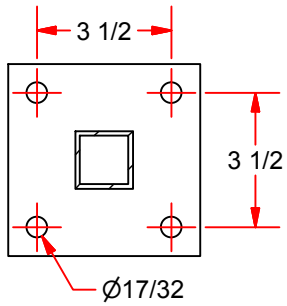

SEE NOTE

NOTE: 1/2" HARDWARE ANCHORS NOT SUPPLIED.

SECTION A-A

ITEM	QTY	PART #	DESCRIPTION
1	1	PBR-14-1	BASEBALL RACK HOLDER PLATE
2	2	PBR-14-2	BAT RACK POST
3	8	HW2047	3/8" SAE FLAT WASHER, ZP
4	4	HN265	3/8"-16 UNC-Nylon Lock Nut-ZP-GrNC
5	4	HS5289	3/8"-16 x 2 1/2" HEX HEAD CAP SCREW, SS