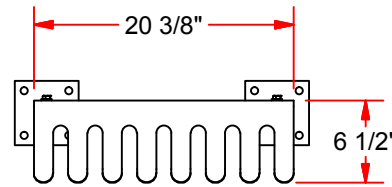

## FEATURES:

- HEAVY DUTY 1-1/2" SQUARE GALVANIZED STEEL UPRIGHT.
- CUSTOM DESIGN HEAVY GAUGE BASEBALL BAT RACK PLATE.
- BOLT TOGETHER DESIGN.
- HOLDS 14 BASEBALL BATS.
- PERMANENTLY MOUNTS DIRECTLY TO DUGOUT SURFACE.