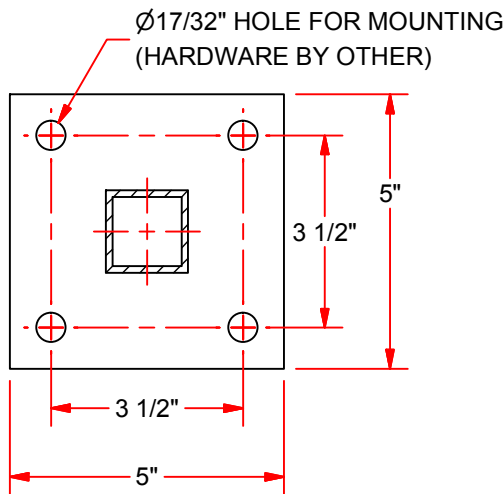

## FEATURES:

- HEAVY DUTY 1-1/2" SQUARE GALVANIZED STEEL UPRIGHT.
- CUSTOM DESIGN HEAVY GAUGE BASEBALL BAT RACK PLATE.
- BOLT TOGETHER DESIGN.
- HOLDS 14 BASEBALL BATS.
- PERMANENTLY MOUNTS DIRECTLY TO DUGOUT SURFACE.