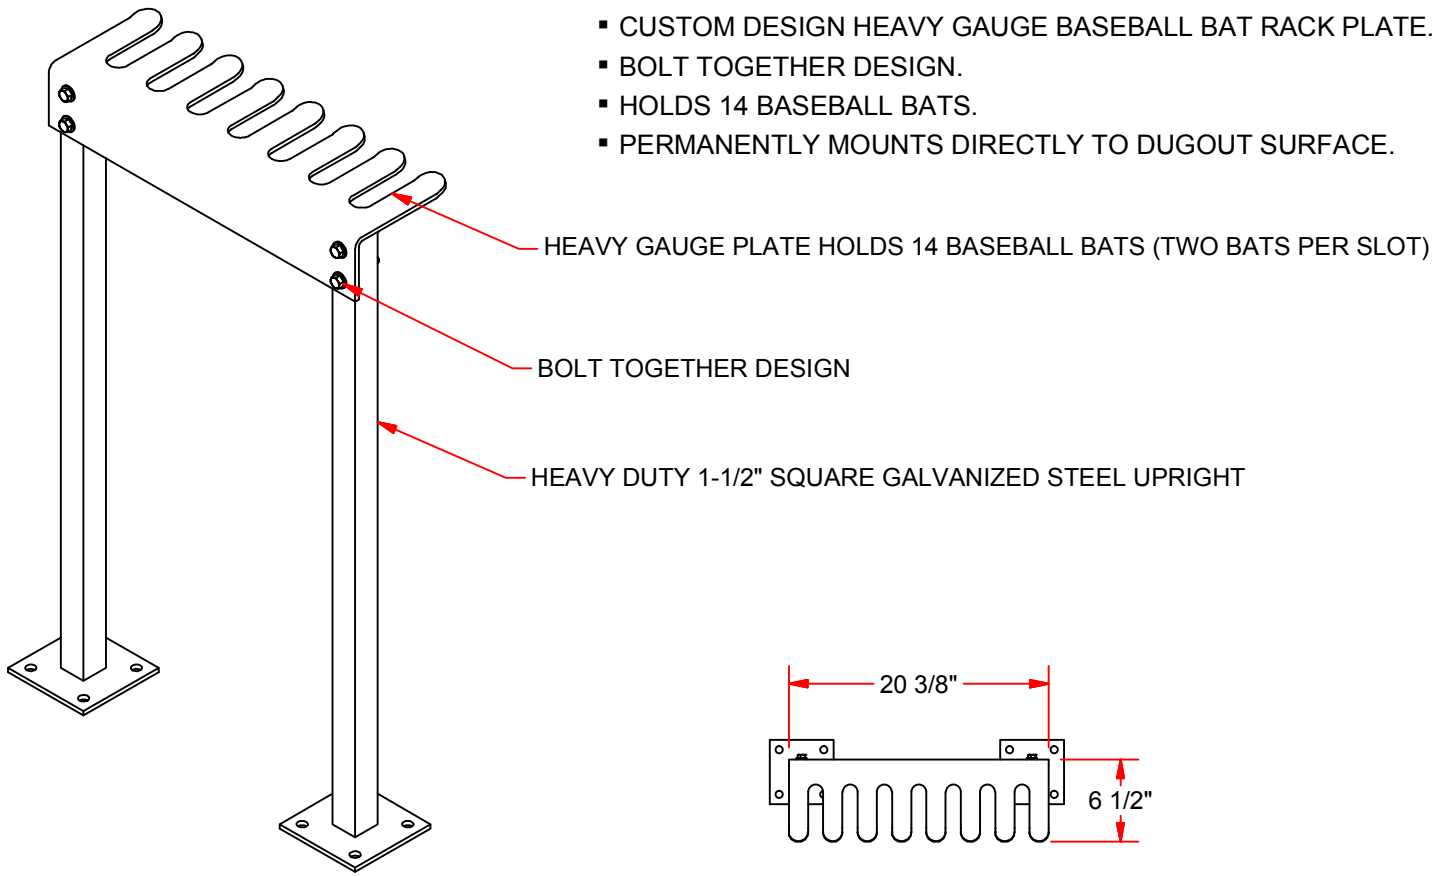

## FEATURES:

- HEAVY DUTY 1-1/2" SQUARE GALVANIZED STEEL UPRIGHT.
- CUSTOM DESIGN HEAVY GAUGE BASEBALL BAT RACK PLATE.
- BOLT TOGETHER DESIGN.
- HOLDS 14 BASEBALL BATS.
- PERMANENTLY MOUNTS DIRECTLY TO DUGOUT SURFACE.

**FOOTING PLATE DETAIL**