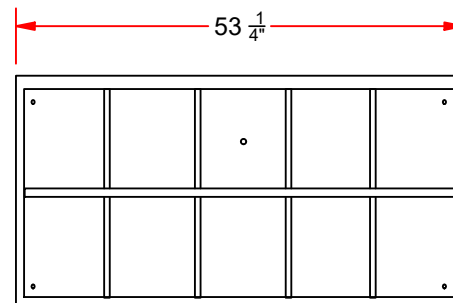

BHR-10 10 Helmet Rack

FEATURES:

- > Ten cubby Helmet rack made with premium wood
- > Wood fence and chain-link mount options
- > Hanging Bat Rack addition available for additional charge
- > Two tone color options available
- > Logo customization available
- > No assembly required
- > Metal-Guard face option available for extra Protection at an additional price
- > Colors: Black, Navy, Red, Royal, Dark Green, Orange, Gold, Purple, Light Blue
- > Custom Colors available upon request