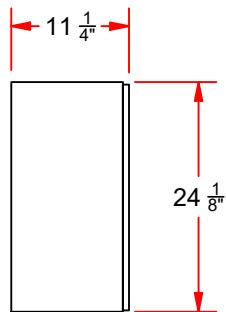

BHR-10 10 Helmet Rack

FEATURES:

- > Ten cubby Helmet rack made with premium wood
- > Wood fence and chain-link mount options
- > Hanging Bat Rack addition available for additional charge
- > Two tone color options available
- > Logo customization available
- > No assembly required
- > Metal-Guard face option available for extra Protection at an additional price
- > Colors: Black, Navy, Red, Royal, Dark Green, Orange, Gold, Purple, Light Blue
- > Custom Colors available upon request