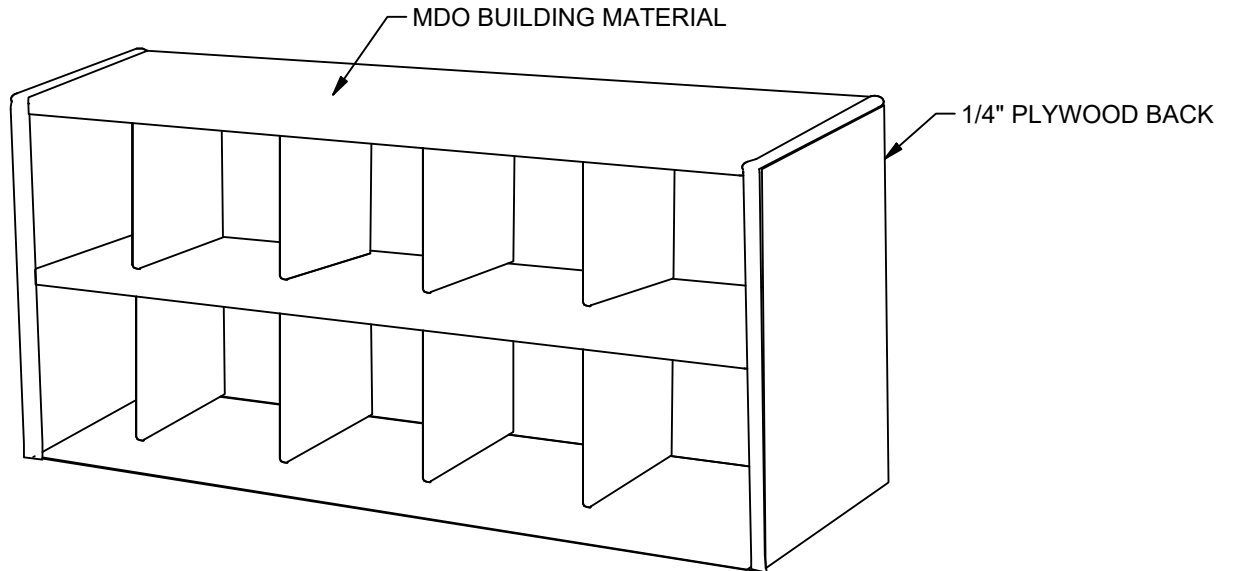

BHR-10 10 Helmet Rack

FEATURES:

- > Ten cubby Helmet rack made with premium wood
- > Wood fence and chain-link mount options
- > Hanging Bat Rack addition available for additional charge
- > Two tone color options available
- > Logo customization available
- > No assembly required
- > Metal-Guard face option available for extra Protection at an additional price
- > Colors: Black, Navy, Red, Royal, Dark Green, Orange, Gold, Purple, Light Blue
- > Custom Colors available upon request