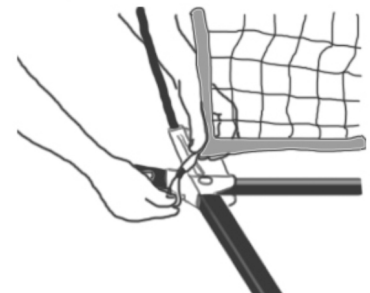

**Assembly Instructions for
Big Mouth X**

1. Place hinge on ground and swing open all four legs

2. Place your foot on lower leg and extend frame until it 'clicks'.

3. Lay frame on ground with all four legs opened

4. Take a black pole (with silver coupling) and slide it down the orange net sleeve. Placing the end into the frame tube.

5. Slot pole (with groved top) into silver coupling of lower pole and slide orange sleeve up

6. Loop the cord over the rod top

7. Insert the remaining poles down net sleeve and into frame

8. Slide up orange sleeve and loop the cord on rod top.

9. Finally loop both bungees over stud on outside of hinge