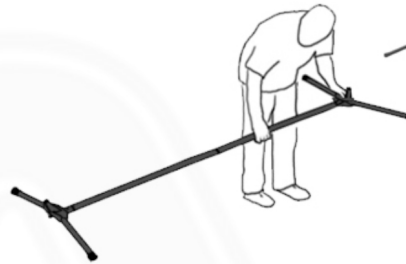

**IMPORTANT
NOTICE**

Do Not Return To The Place Of Purchase
If there is a problem or question about your net contact BOWNET directly

Warning :

- Only use and set up with adult supervision.
- Don't drag. Use two people to move net.
- Don't leave net 'set up' unattended, overnight or for extended periods in inclement weather.
- Keep fingers away from hinges and joints
- Only use a flat thumb to depress buttons
- Net must only be used for the Sport for which it was designed.
- Replace damaged or missing parts IMMEDIATELY
- Never climb or hang on net or framework. Always keep net securely anchored with stakes or sandbags. Unsecured net can fall over causing serious injury or death.

**Assembly Instructions for
Big Mouth X**

1. Place hinge on ground and swing open all four legs

2. Place your foot on lower leg and extend frame until it 'clicks'.

3. Lay frame on ground with all four legs opened

4. Take a black pole (with silver coupling) and slide it down the orange net sleeve. Placing the end into the frame tube.

5. Slot pole (with groved top) into silver coupling of lower pole and slide orange sleeve up

6. Loop the cord over the rod top

7. Insert the remaining poles down net sleeve and into frame

8. Slide up orange sleeve and loop the cord on rod top.

9. Finally loop both bungees over stud on outside of hinge