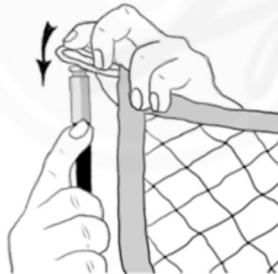

**Assembly Instructions for
Big Mouth X**

1. Place hinge on ground and swing open all four legs

2. Place your foot on lower leg and extend frame until it 'clicks'.

3. Lay frame on ground with all four legs opened

4. Take a black pole (with silver coupling) and slide it down the orange net sleeve. Placing the end into the frame tube.

5. Slot pole (with groved top) into silver coupling of lower pole and slide orange sleeve up

6. Loop the cord over the rod top

7. Insert the remaining poles down net sleeve and into frame

8. Slide up orange sleeve and loop the cord on rod top.

9. Finally loop both bungees over stud on outside of hinge