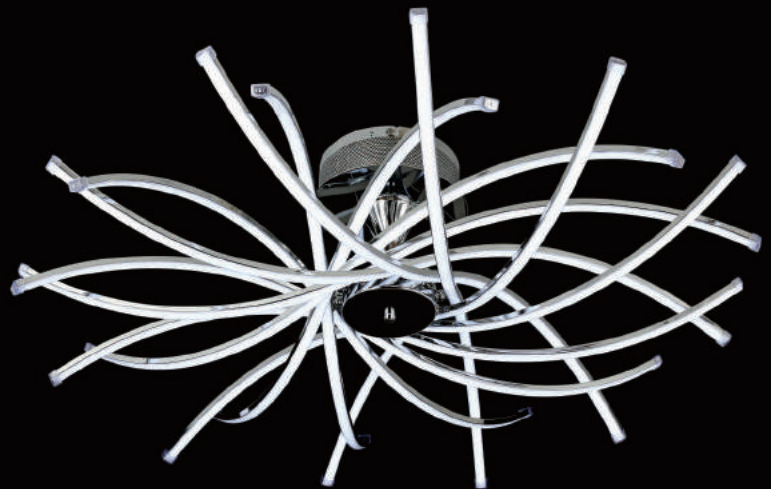

ITEM NO.	PLUTO-126W
SIZE (cm)	72x44
COLOUR	CHROME
LED POWER	126W
TEMPERATURE COLOUR	6000K

Available in GOLD colour and 2700K by special order only