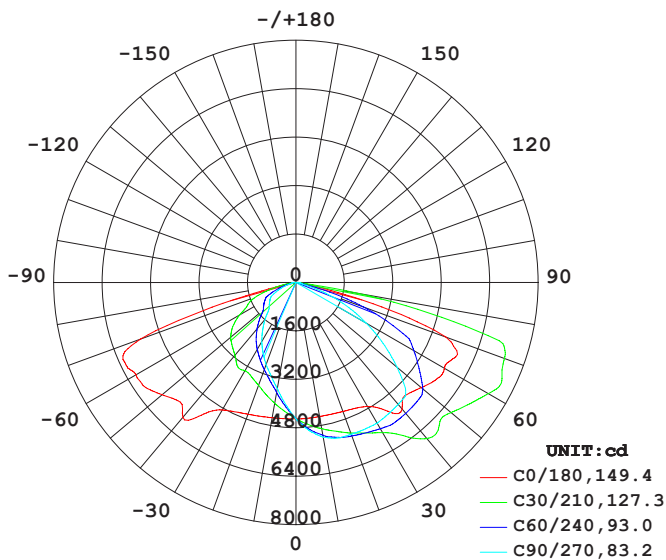

LUMINOUS INTENSITY DISTRIBUTION DIAGRAM

AVERAGE BEAM ANGLE (50%) : 113.2 DEG

Flux out: 7033 lm