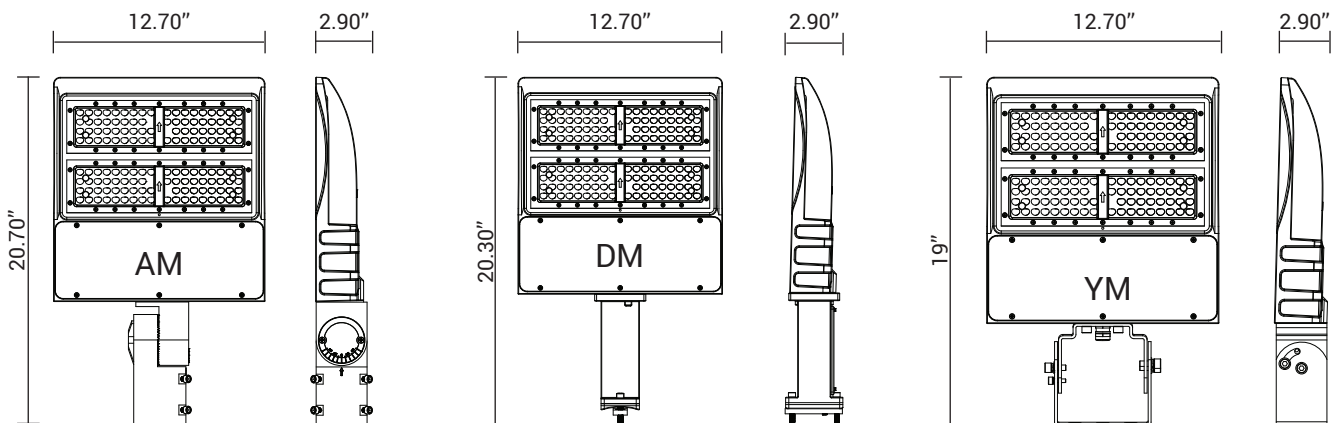

### Features HTM-S150HVT3[AM,DM,YM,FM,IM,TM]A1

- UL Listed, DLC Qualified # PLEG46WV3COX
- PHILLIPS LUMILEDS Chip, high CRI
- Internal 200-480VAC Mean Well IP65 driver
- No UV or IR in the beam
- Easy to install and operate
- Energy saving, long lifespan
- Light is soft and uniform, safe to eyes
- Instant start, NO flickering, NO humming
- Green and eco-friendly without mercury.

### Applications

- Outdoor basketball court, tennis court.
- Football Field, badminton court,
- Stadium & School Playground
- Community leisure entertainment plaza, road lamp etc.

Note: The Letter "Y" in SKU stands for  
**AM:** ADJUSTABLE FITTER MOUNTING  
**DM:** DIRECT MOUNTING  
**YM:** YOKE MOUNTING