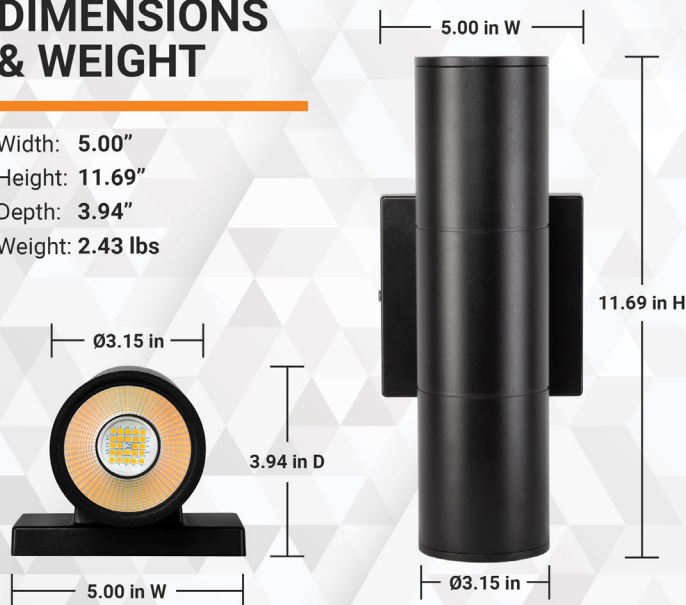

Project Name Catalog #
 Comments Date

20W LED Up Down Cylinder Light (CCT Selectable)

Features HTM-CYL20WTBKFA1

For a modern and contemporary look and feeling, look no further than HTM Lighting Solutions' 20W LED Up and Down Exterior Cylinder Wall Sconce Fixtures!

Providing 1,600 lumens, or the equivalent to 2x 60W Incandescent Light Bulbs, these sleek and elegant Vertical Light Column Wall Sconces are versatile and can provide outdoor accent or security lighting to any residential exterior, including Front Entryways. Pillar Lights, Pergolas, Outdoor Patio, Exterior Porch Light, and so much more!

Changing the light color temperature is quick and easy with the flick of a single switch to change between 3000K Warm White for a warm and inviting glow, 4000K Cool White for bright and natural lighting, and 5000K Daylight White for a crisp and clean bright light!

Applications

DIMENSIONS & WEIGHT

Width: 5.00"
 Height: 11.69"
 Depth: 3.94"
 Weight: 2.43 lbs

- cETL Listed
- 5000K / 4000K / 3000K CCT Selectable
- 1,600 Lumens (800lm x2)
- 100-277VAC Internal Driver
- 28° Degree Beam Angle
- Energy saving, 50,000+ Life Hours
- Instant start, NO flickering, NO humming
- Green and eco-friendly without mercury.