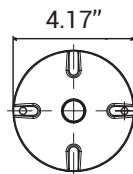

Project Name Catalog #

Comments Date

LED Bullet Flood Light Accessories

Accessories

LB12SHBZ / LB30SHBZ

Accessories	Description	Dimensions	Materials	Finish
LB12SHBZ	12W Bronze Shroud for LED Bullet Flood Light	4.06" Diameter	Die Cast Aluminum	Bronze
LB30SHBZ	30W Bronze Shroud for LED Bullet Flood Light	5.30" Diameter	Die Cast Aluminum	Bronze

MP4BZ

Accessories	Description	Dimensions	Materials	Finish
MP4BZ	4in Round Weatherproof Electrical Box Cover - 1/2in Outlet	4.17" x 2.39"	Cast Metal	Bronze

GND-STAKE-BLK

Accessories	Description	Dimensions	Materials	Finish
GND-STAKE-BLK	Ground Stake Landscape Accessory - 1/2in NPT Thread	8.27" Tall	Plastic	Bronze