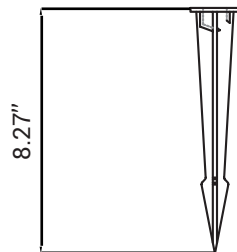

Project Name Catalog #

Comments Date

LED Bullet Flood Light Accessories

Accessories

LB12SHBZ / LB30SHBZ

Accessories	Description	Dimensions	Materials	Finish
LB12SHBZ	12W Bronze Shroud for LED Bullet Flood Light	4.06" Diameter	Die Cast Aluminum	Bronze
LB30SHBZ	30W Bronze Shroud for LED Bullet Flood Light	5.30" Diameter	Die Cast Aluminum	Bronze

MP4BZ

Accessories	Description	Dimensions	Materials	Finish
MP4BZ	4in Round Weatherproof Electrical Box Cover - 1/2in Outlet	4.17" x 2.39"	Cast Metal	Bronze

GND-STAKE-BLK

Accessories	Description	Dimensions	Materials	Finish
GND-STAKE-BLK	Ground Stake Landscape Accessory - 1/2in NPT Thread	8.27" Tall	Plastic	Bronze