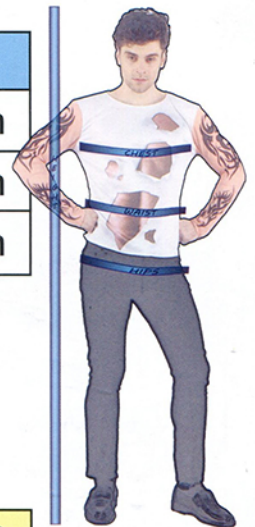

COSTUME SIZE CHART

ADULT FEMALES

SIZE	HEIGHT	CHEST	WAIST	HIPS
S (38-40)	168 cm	91 cm	76 cm	97 cm
M (42-44)	170 cm	102 cm	86 cm	107 cm
L (46-48)	172 cm	113 cm	96 cm	117 cm
One Size Fits Moset	170 cm	102 cm	86 cm	107 cm

ADULT MALES

SIZE	HEIGHT	CHEST	WAIST	HIPS
M (52-54)	178 cm	104 cm	96 cm	110 cm
L (56-58)	182 cm	112 cm	104 cm	118 cm
One Size Fits Moset	182 cm	112 cm	104 cm	118 cm

CHILDREN

SIZE	HEIGHT	CHEST	WAIST	HIPS
Small (110-120cm)	110-120 cm	62 cm	57 cm	66cm
Medium (120-130cm)	120-130 cm	67 cm	60 cm	72cm
Large (130-140cm)	130-140 cm	73 cm	64 cm	78cm