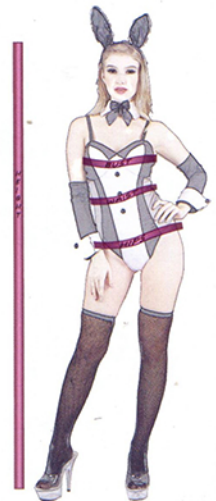

COSTUME SIZE CHART

ADULT FEMALES

SIZE	HEIGHT	CHEST	WAIST	HIPS
S (38-40)	168 cm	91 cm	76 cm	97 cm
M (42-44)	170 cm	102 cm	86 cm	107 cm
L (46-48)	172 cm	113 cm	96 cm	117 cm
One Size Fits Moset	170 cm	102 cm	86 cm	107 cm

ADULT MALES

SIZE	HEIGHT	CHEST	WAIST	HIPS
M (52-54)	178 cm	104 cm	96 cm	110 cm
L (56-58)	182 cm	112 cm	104 cm	118 cm
One Size Fits Moset	182 cm	112 cm	104 cm	118 cm

CHILDREN

SIZE	HEIGHT	CHEST	WAIST	HIPS
Small (110-120cm)	110-120 cm	62 cm	57 cm	66cm
Medium (120-130cm)	120-130 cm	67 cm	60 cm	72cm
Large (130-140cm)	130-140 cm	73 cm	64 cm	78cm