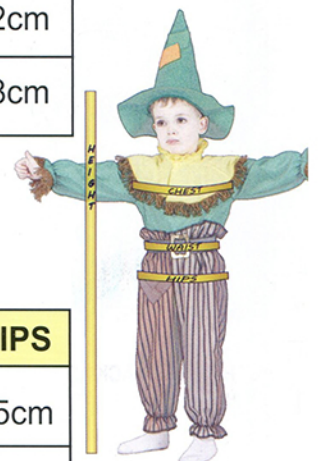

COSTUME SIZE CHART

ADULT FEMALES

SIZE	HEIGHT	CHEST	WAIST	HIPS
S (38-40)	168 cm	91 cm	76 cm	97 cm
M (42-44)	170 cm	102 cm	86 cm	107 cm
L (46-48)	172 cm	113 cm	96 cm	117 cm
One Size Fits Moset	170 cm	102 cm	86 cm	107 cm

ADULT MALES

SIZE	HEIGHT	CHEST	WAIST	HIPS
M (52-54)	178 cm	104 cm	96 cm	110 cm
L (56-58)	182 cm	112 cm	104 cm	118 cm
One Size Fits Moset	182 cm	112 cm	104 cm	118 cm

CHILDREN

SIZE	HEIGHT	CHEST	WAIST	HIPS
Small (110-120cm)	110-120 cm	62 cm	57 cm	66cm
Medium (120-130cm)	120-130 cm	67 cm	60 cm	72cm
Large (130-140cm)	130-140 cm	73 cm	64 cm	78cm

TODDLER

SIZE	HEIGHT	CHEST	WAIST	HIPS
INFANT(80-92cm)	80-92 cm	54 cm	51 cm	55cm
TODDLER(92-104cm)	92-104 cm	58 cm	53 cm	59cm