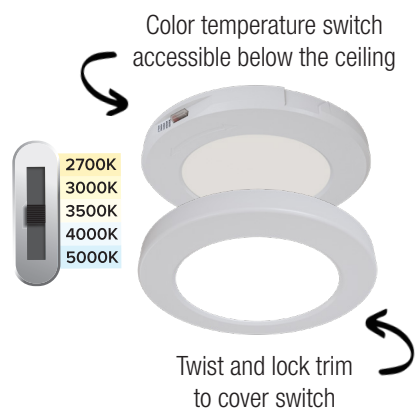

**FEATURES**

- Selectable color temperature (27 K, 30 K, 35 K, 40 K, 50 K)
- Fire-rated when installed in a fire-rated Octagon Box
- Wet Location Rated
- Up to 1070 lumens
- 90 CRI
- 13 Watts / 120V
- Air tight
- Built-in driver
- Dimmable
- 110° beam angle

# MULTI 6"

Taking a modern spin on a classic flushmount look, MULTI 6" offers a color temperature-selectable switch from below the ceiling with 5 color options including: 27 K, 30 K, 35 K, 40 K, and 50 K. This high-performance MULTI 6" is great corridors, insuite units, and more. Plus, it's Wet Location Rated for use in washrooms or outdoor soffits.