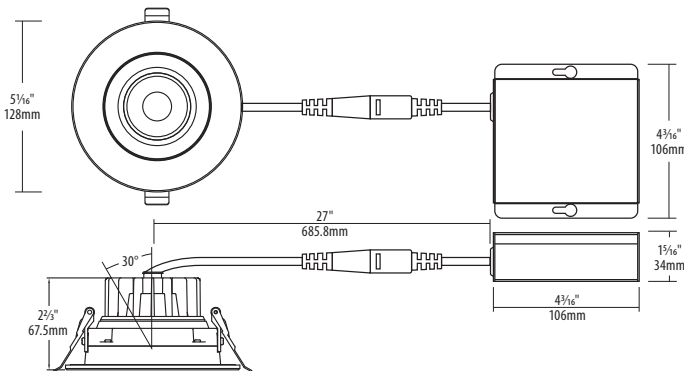

A division of
Une division de

LITELINE CORPORATION
P 416-996-1856 | 1-866-730-7704
F 905-709-5255 | 1-888-738-9736