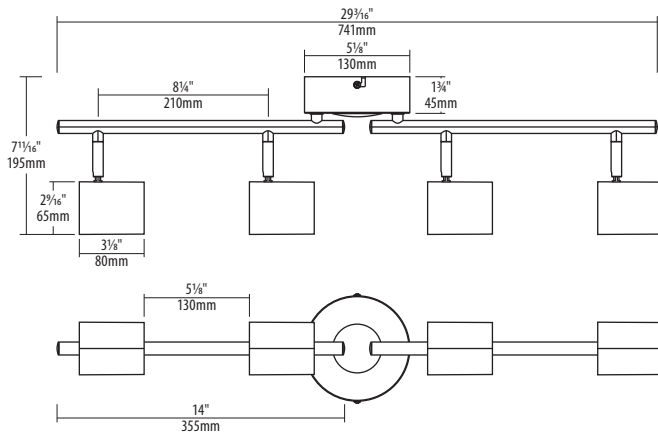

Accessories

TLWZ-SNC-01
Smart room controller,
120V.

TLWZ-RMT
Smart remote, Wi-Fi
enabled.

A division of
Une division de

LITELINE CORPORATION
P 416-996-1856 | 1-866-730-7704
F 905-709-5255 | 1-888-738-9736