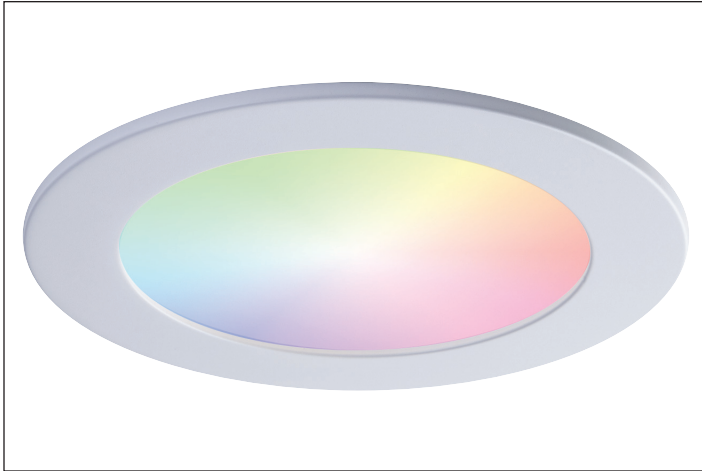

TL-SLM6-RGBTW

6" THINLED PRO, RGB + TUNABLE WHITE

TRENZ
LIGHTING

WIZ
CONNECTED

Features

Body

Durable airtight aluminum body with UV stable paint and white PMMA diffuser lens for low glare. Includes silicone gasket for wet location applications. Interchangeable magnetic trim.

LED Characteristics

This general application light fixture features a 16 watt LED module that maintains intensity producing up to 1200 lumens; with a typical CRI of 90. The LED module provides tunable white (2700 K ~ 5000 K) and RGB (Red / Green / Blue) illumination.

Dimming

100%-4% Wi-Fi dimming capability. Dimming controlled via the WiZ App and Room Controller.

Beam Spread

The fixture lens provides 110° beam spread.

Mounting

Includes two spring loaded clips to attach to any ceiling material. The slim profile allows to be mounted under joists or duct work.

LED Driver

Extruded aluminum hardwire box with 370mA Wi-Fi dimmable LED driver with 100-135V AC input. Includes an 18" wire with 6-Pin DC connector from driver to fixture.

WiZ App

Can be controlled via the WiZ App (works with iOS and Android) from anywhere. Voice control can also be achieved by integrating the app with most smart speakers. Works with Google Assistant, Siri, Alexa and IFTTT.

Quick Connect Push-in Terminals

Three "Quick Connect" push-in terminals for fast and easy wiring.

Minimum Starting Temperature

-40°C (-40°F)

Environment

Suitable for wet locations.
Suitable for indoor/outdoor applications.
Suitable for direct contact with insulation.

Description

6" Slim profile light fixture for recess retrofit applications in wet locations. It is a high performance, easy to install residential grade downlight solution that offers good light output, energy-efficient and streamlined design with interchangeable color trims. Suitable for wet locations.

TECHNICAL DATA

Application	Ceiling Recess Mount
Approved Location	Wet / Insulated Ceiling / Indoor/Outdoor
Beam Angle	110°
Certification	cETLus
Class II	Yes
Color	White (other accessory colors available)
CRI	90
Dimming	Yes
Dimming Technology	Wi-Fi dimming (via WiZ App)
Input	100-135V AC, 60 Hz
Light Output	Tunable White (2700 K ~ 5000 K) / Red / Green / Blue
Lumens	Up to 1200
Lumens per Watt	Up to 76
Power Factor	>0.9
Projected Lumen Maintenance	70% @ 50,000 hours
Warranty	3-Year
Wattage	16W

Notes: Due to our continued efforts to improve our products, product specifications are subject to change without notice.