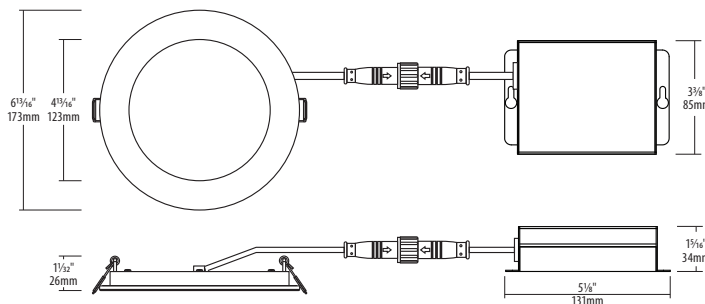

Accessories

A division of
Une division de

LITELINE CORPORATION
P 416-996-1856 | 1-866-730-7704
F 905-709-5255 | 1-888-738-9736

TRENZLIGHTING.COM