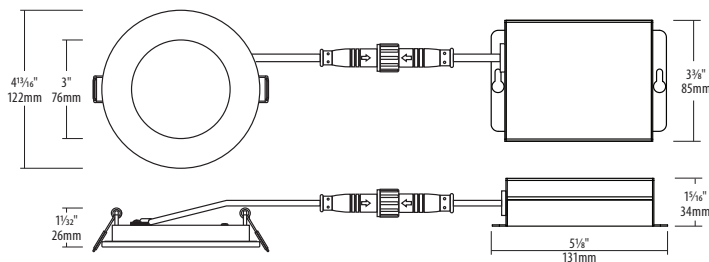

Accessories

A division of
Une division de

LITELINE CORPORATION
P 416-996-1856 | 1-866-730-7704
F 905-709-5255 | 1-888-738-9736

TRENZLIGHTING.COM

Copyright © 2021, Liteline Corporation. All rights reserved.