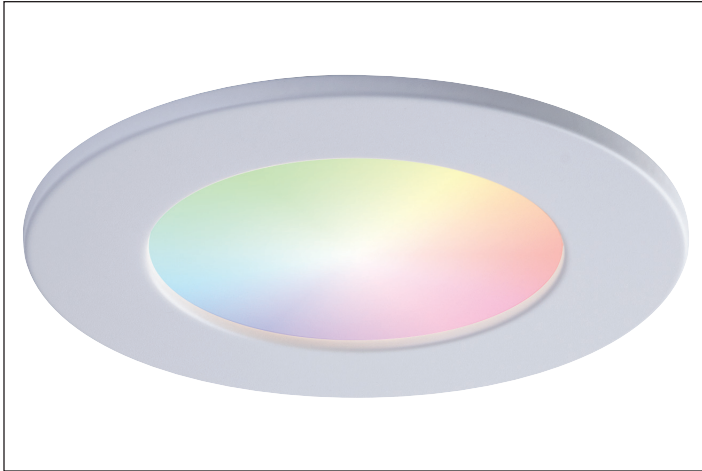

TL-SLM4-RGBTW

4" THINLED PRO, RGB + TUNABLE WHITE

TRENZ
LIGHTING

WIZ
CONNECTED

Features

Body

Durable airtight aluminum body with UV stable paint and white PMMA diffuser lens for low glare. Includes silicone gasket for wet location applications. Interchangeable magnetic trim.

LED Characteristics

This general application light fixture features a 12 watt LED module that maintains intensity producing up to 800 lumens; with a typical CRI of 90. The LED module provides tunable white (2700 K ~ 5000 K) and RGB (Red / Green / Blue) illumination.

Dimming

100%-4% Wi-Fi dimming capability. Dimming controlled via the WiZ App and Room Controller.

Beam Spread

The fixture lens provides 110° beam spread.

Mounting

Includes two spring loaded clips to attach to any ceiling material. The slim profile allows to be mounted under joists or duct work.

Description

4" Slim profile light fixture for recess retrofit applications in wet locations. It is a high performance, easy to install residential grade downlight solution that offers good light output, energy-efficient and streamlined design with interchangeable color trims. Suitable for wet locations.