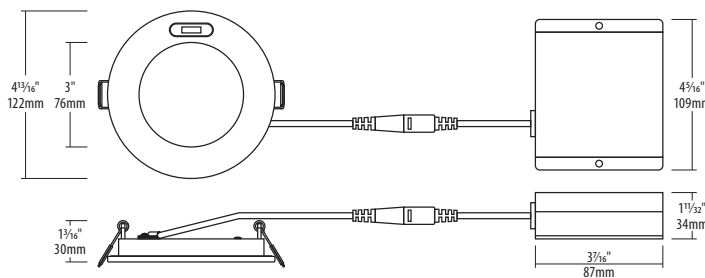

Accessories

A division of
Une division de

LITELINE CORPORATION
P 416-996-1856 | 1-866-730-7704
F 905-709-5255 | 1-888-738-9736