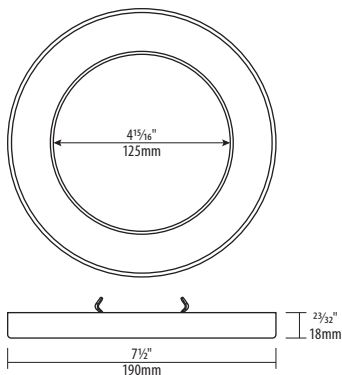

Accessories

A division of
Une division de

LITELINE CORPORATION
P 416-996-1856 | 1-866-730-7704
F 905-709-5255 | 1-888-738-9736

Copyright © 2023, Liteline Corporation. All rights reserved.