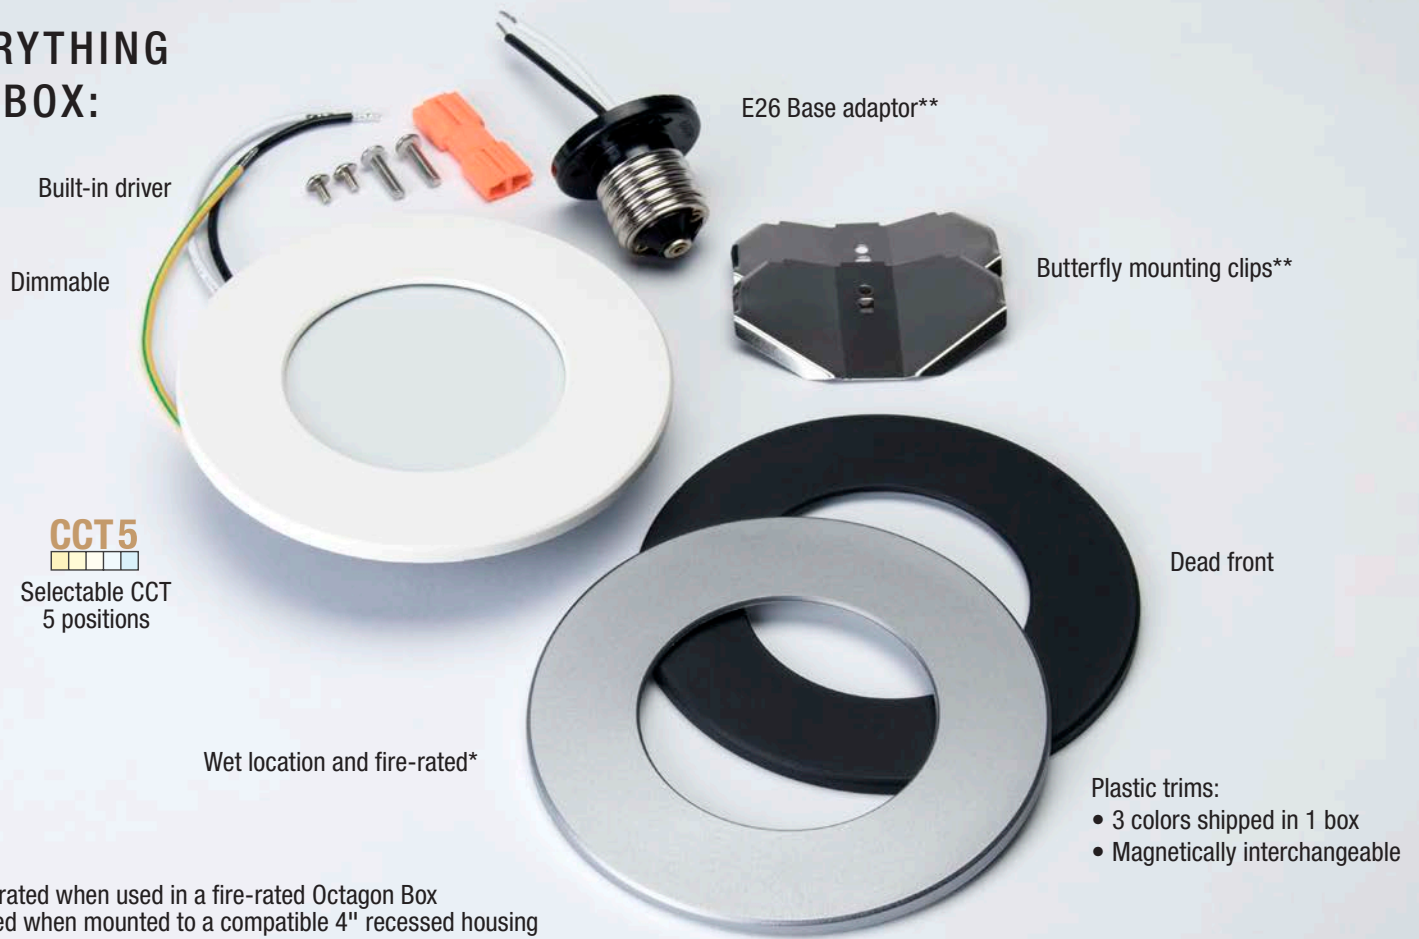

WITH 5-POSITION SELECTABLE CCT

**MULTI-APPLICATIONS, SELECTABLE TEMPERATURE,
MULTI-COLORS, NOT SOLD SEPARATELY.**

FEATURES AND BENEFITS:

- Selectable CCT (27 K, 30 K, 35 K, 40 K, 50 K)
- Convert a standard Octagon Box or 4" recessed housing into a recessed downlight
- Fire-rated when used in a fire-rated Octagon Box
- Wet Location Rated
- Dead Front
- Includes three interchangeable magnetic trims: white, black, and silver
- Up to 550 lumens
- 90 CRI
- 8 Watts / 120V
- Air tight
- Built-in driver
- Dimmable

2700K
SOFT WHITE

3000K
WARM WHITE

3500K
NEUTRAL WHITE

4000K
COOL WHITE

5000K
DAYLIGHT

**USER
SELECTABLE
COLOR
TEMPERATURES**

UP TO
560 LUMENS

EVERYTHING IN 1 BOX:

THINLED MULTI PRO OVERVIEW:

MOUNTING:

For use with a standard Octagon Box or 4" recessed housing

BODY:

On-face magnets secures one of three included dead front magnetic trims

TRIMS:

Packaged and sold with 3 plastic trims:

- White
- Silver
- Black

CCT Selectable Switch