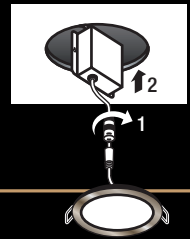

AVAILABLE IN 8-PACK & 1-PACK

EASY 3 STEP INSTALLATION

1
Cut hole

2
Make electrical connection

3
Install fixture

Liteline Corporation
Copyright © 2021
All rights reserved.

Telephone
416.996.1856
1.866.730.7704