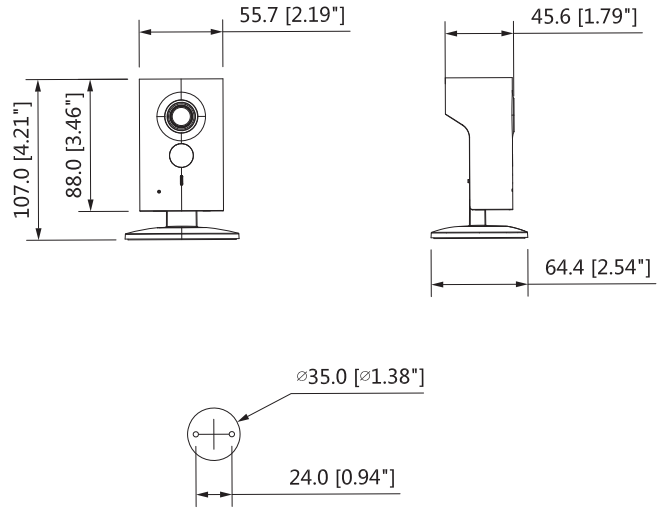

Construction

Casing	Plastic
Dimensions	64.4mm*55.7mm*107mm(2.54" x2.19"x4.21")
Net Weight	0.135Kg(0.30lb)
Gross Weight	0.36Kg(0.79lb)

Dimensions (mm/inch)

Ordering Information

Type	Part Number	Description
3MP Camera	DH-IPC-C35P	3MP C Series Wi-Fi Network Camera, PAL
	DH-IPC-C35N	3MP C Series Wi-Fi Network Camera, NTSC
	IPC-C35P	3MP C Series Wi-Fi Network Camera, PAL
	IPC-C35N	3MP C Series Wi-Fi Network Camera, NTSC