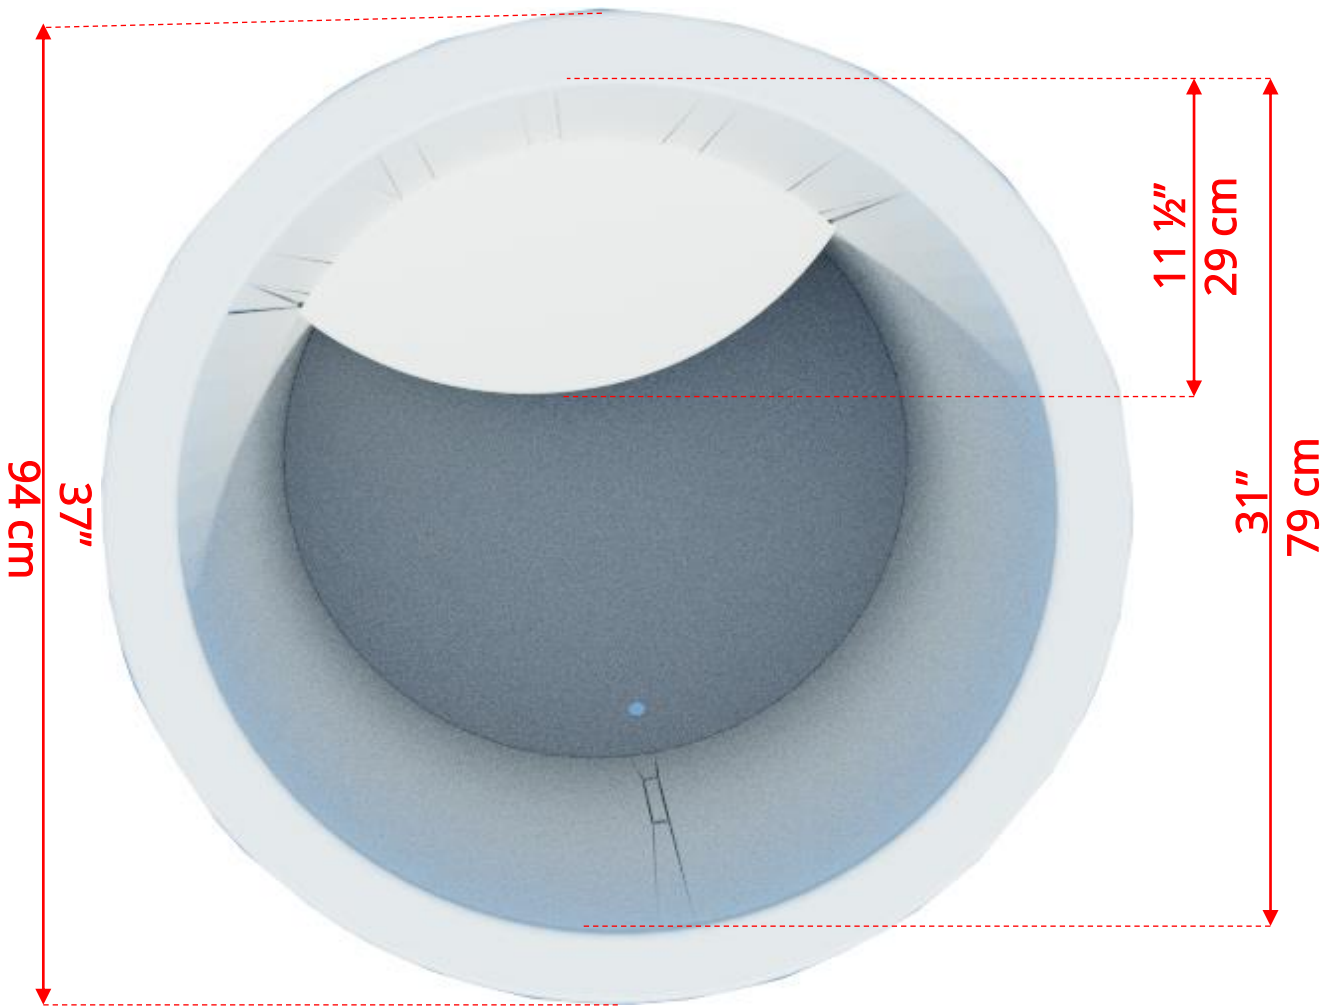

330CP/332CP The Arctic Plunge Tub

330CP/332CP The Arctic Plunge Tub

Top View

Seat Height 12" (30cm)