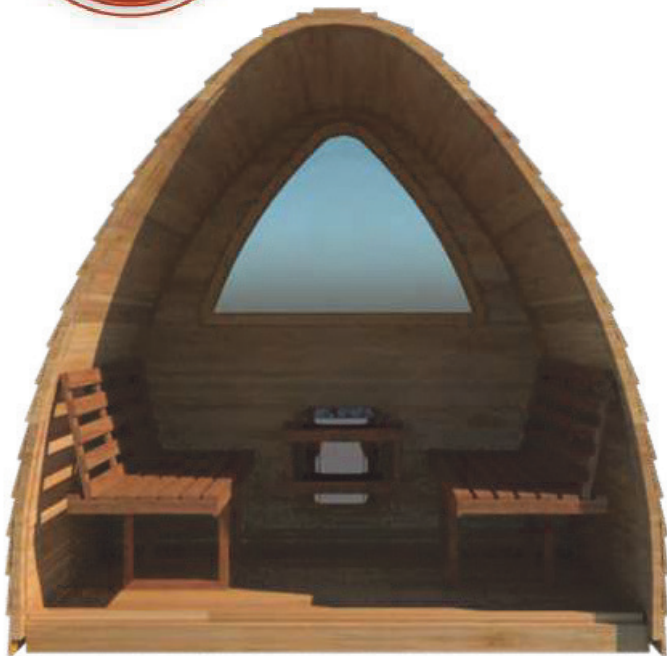

Model PSMINICL/PSMINIKN

7' x 7' Western Red Cedar Mini Pod Sauna

Pod Shaped Back Window
59 ½" (151cm) w x 42" (107cm) h
Available with L Bench or Side wall bench layout

* Only available with Electric Heater

Square Back Window
20" (50cm) x 30" (76cm)
Available with L Bench or Side wall bench layout

* Only available with Electric Heater

12" (30cm) x 26 ¼" (67cm) Front Windows

ph: 519-923-9813 | info@dundalkleisurecraft.com | web: www.dundalkleisurecraft.com