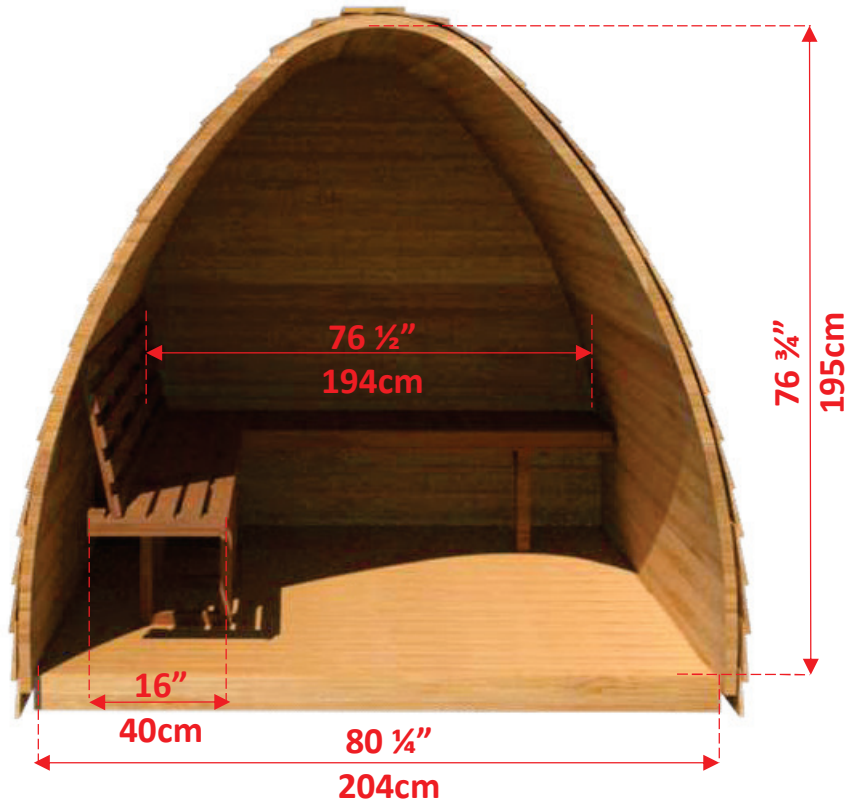

Model PSMINICL/PSMINIKN

7' x 7' Western Red Cedar Mini Pod Sauna

Pod Shaped Back Window
59 ½" (151cm) w x 42" (107cm) h
Available with L Bench or Side wall bench layout

* Only available with Electric Heater

Square Back Window
20" (50cm) x 30" (76cm)
Available with L Bench or Side wall bench layout

* Only available with Electric Heater

12" (30cm) x 26 ¼" (67cm) Front Windows

ph: 519-923-9813 | info@dundalkleisurecraft.com | web: www.dundalkleisurecraft.com

Options (Windows)

Model PSMINICL/PSMINIKN

7' x 7' Western Red Cedar Mini Pod Sauna

Side Wall Bench Layout (Standard)

Model PSMINICL/PSMINIKN

7' x 7' Western Red Cedar Mini Pod Sauna

L Bench Layout (Standard)