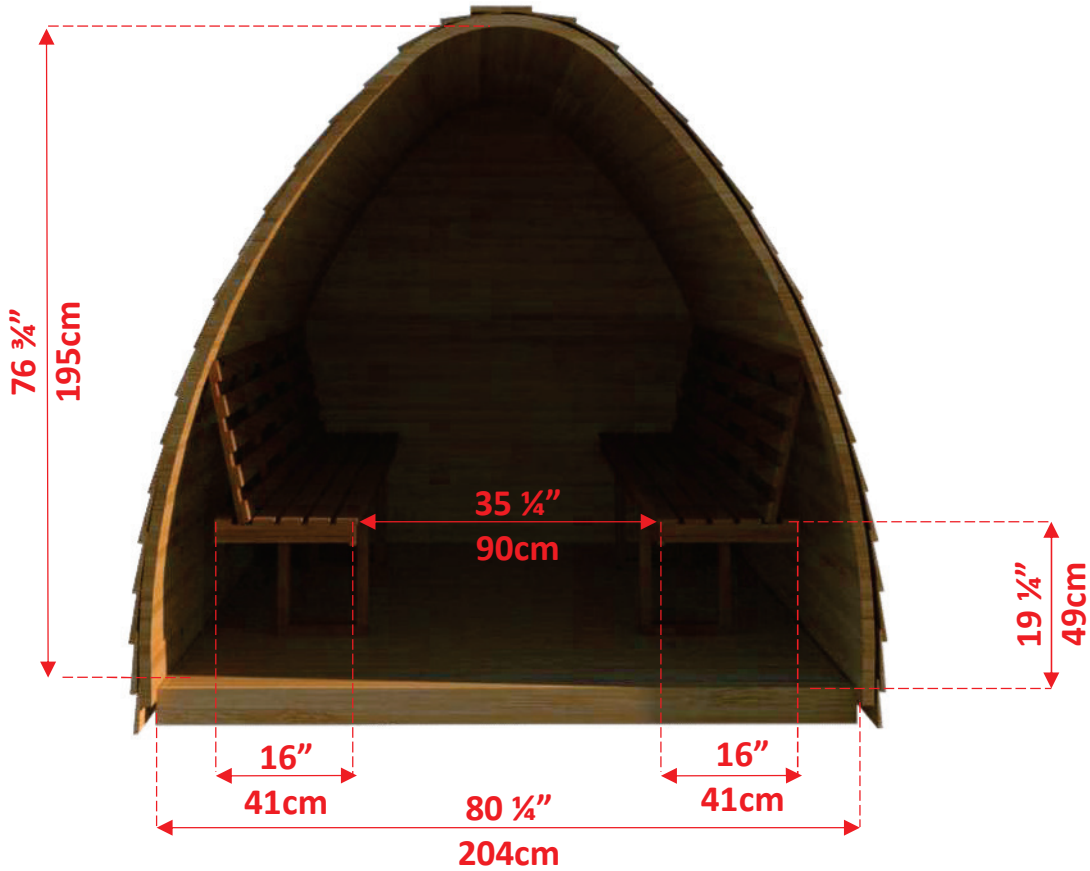

Model PSMINICL/PSMINIKN

7' x 7' Western Red Cedar Mini Pod Sauna

Pod Shaped Back Window
59 ½" (151cm) w x 42" (107cm) h
Available with L Bench or Side wall bench layout

* Only available with Electric Heater

Square Back Window
20" (50cm) x 30" (76cm)
Available with L Bench or Side wall bench layout

* Only available with Electric Heater

12" (30cm) x 26 ¼" (67cm) Front Windows

ph: 519-923-9813 | info@dundalkleisurecraft.com | web: www.dundalkleisurecraft.com

Options (Windows)

Model PSMINICL/PSMINIKN

7' x 7' Western Red Cedar Mini Pod Sauna

Side Wall Bench Layout (Standard)

Model PSMINICL/PSMINIKN

7' x 7' Western Red Cedar Mini Pod Sauna

L Bench Layout (Standard)