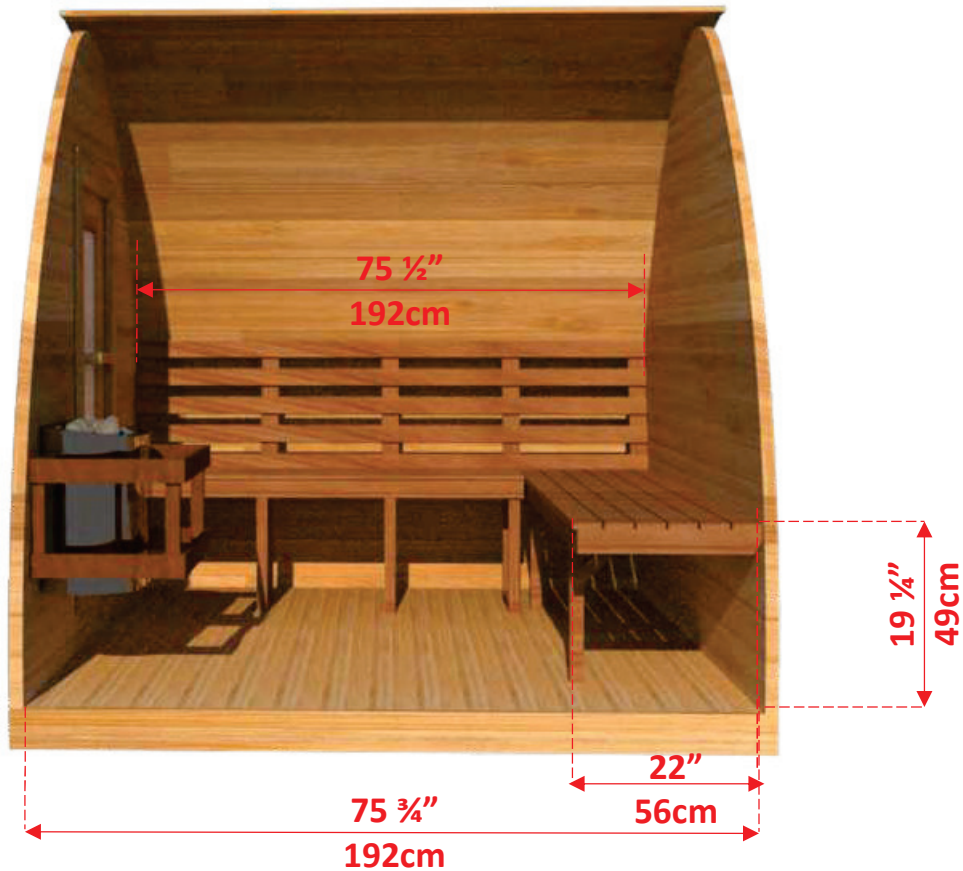

Model PSMINICL/PSMINIKN

7' x 7' Western Red Cedar Mini Pod Sauna

Pod Shaped Back Window
59 ½" (151cm) w x 42" (107cm) h
Available with L Bench or Side wall bench layout

* Only available with Electric Heater

Square Back Window
20" (50cm) x 30" (76cm)
Available with L Bench or Side wall bench layout

* Only available with Electric Heater

12" (30cm) x 26 ¼" (67cm) Front Windows

ph: 519-923-9813 | info@dundalkleisurecraft.com | web: www.dundalkleisurecraft.com

Options (Windows)

Model PSMINICL/PSMINIKN

7' x 7' Western Red Cedar Mini Pod Sauna

Side Wall Bench Layout (Standard)

Model PSMINICL/PSMINIKN

7' x 7' Western Red Cedar Mini Pod Sauna

L Bench Layout (Standard)