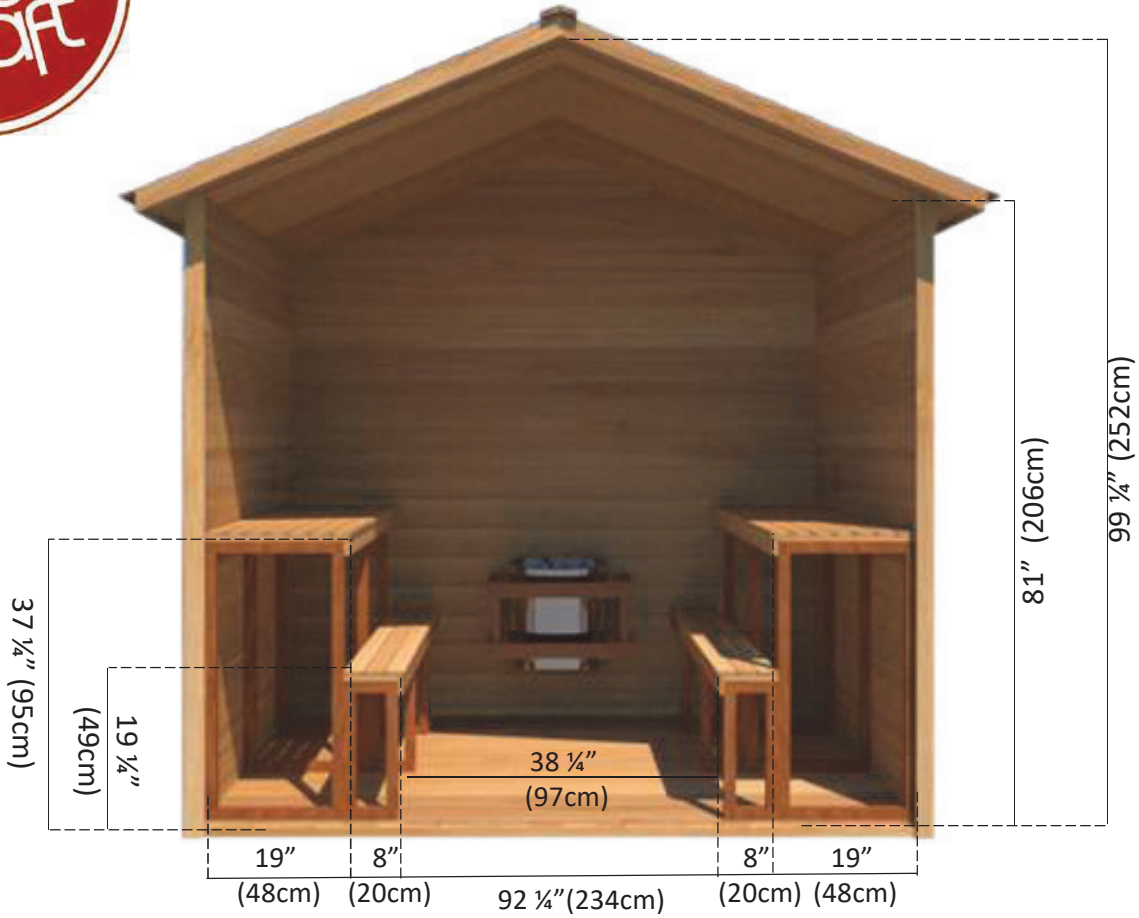

# OLS680 6'x8' Outdoor Cabin Sauna

Side Wall Bench Layout

# OLS680 6'x8' Outdoor Cabin Sauna