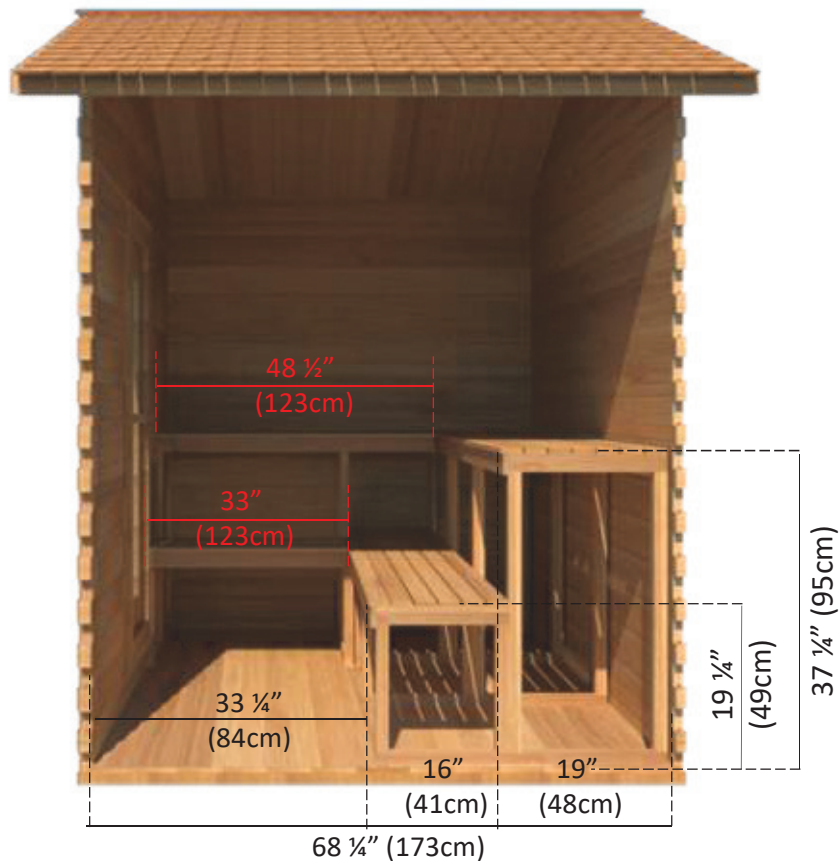

OLS680 6'x8' Outdoor Cabin Sauna

Side Wall Bench Layout

OLS680 6'x8' Outdoor Cabin Sauna

OLS680 6'x8' Outdoor Cabin Sauna