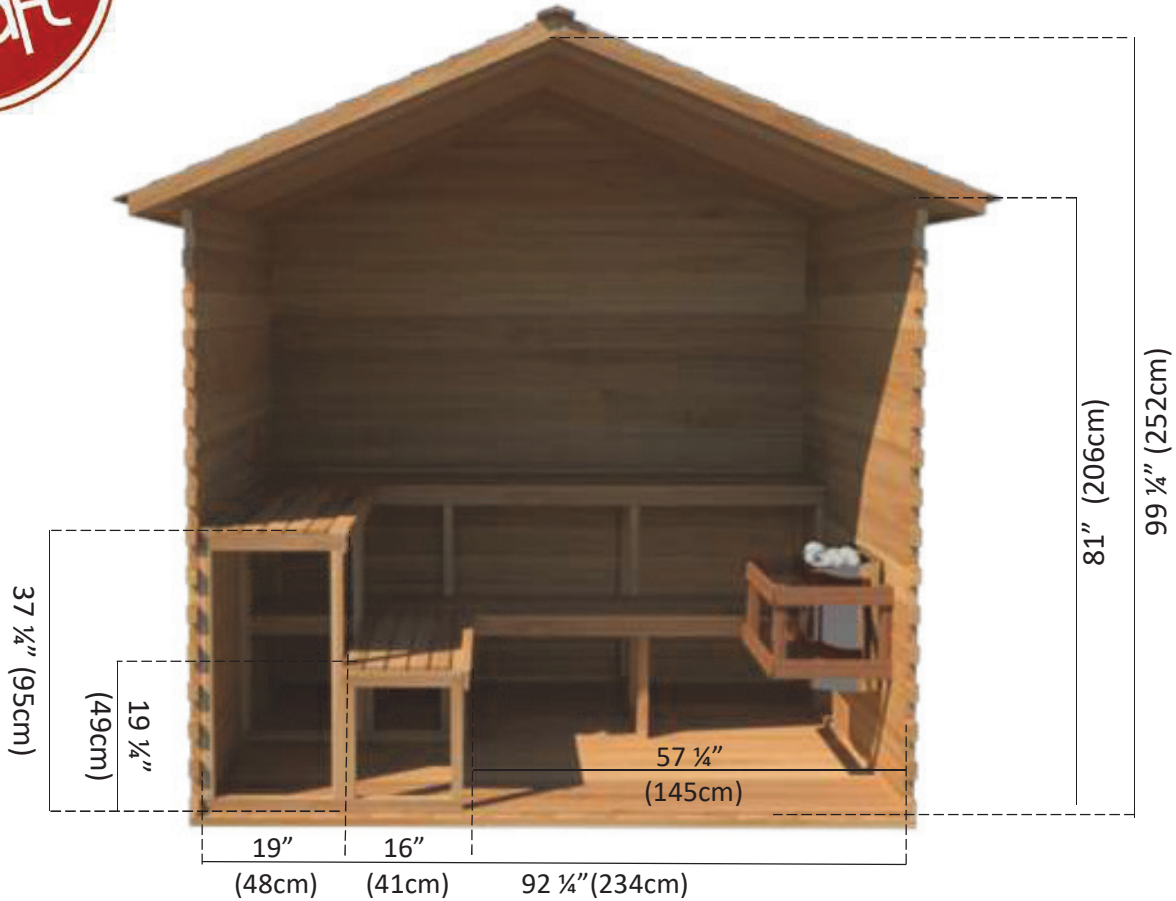

OLS680 6'x8' Outdoor Cabin Sauna

Side Wall Bench Layout

OLS680 6'x8' Outdoor Cabin Sauna

OLS680 6'x8' Outdoor Cabin Sauna