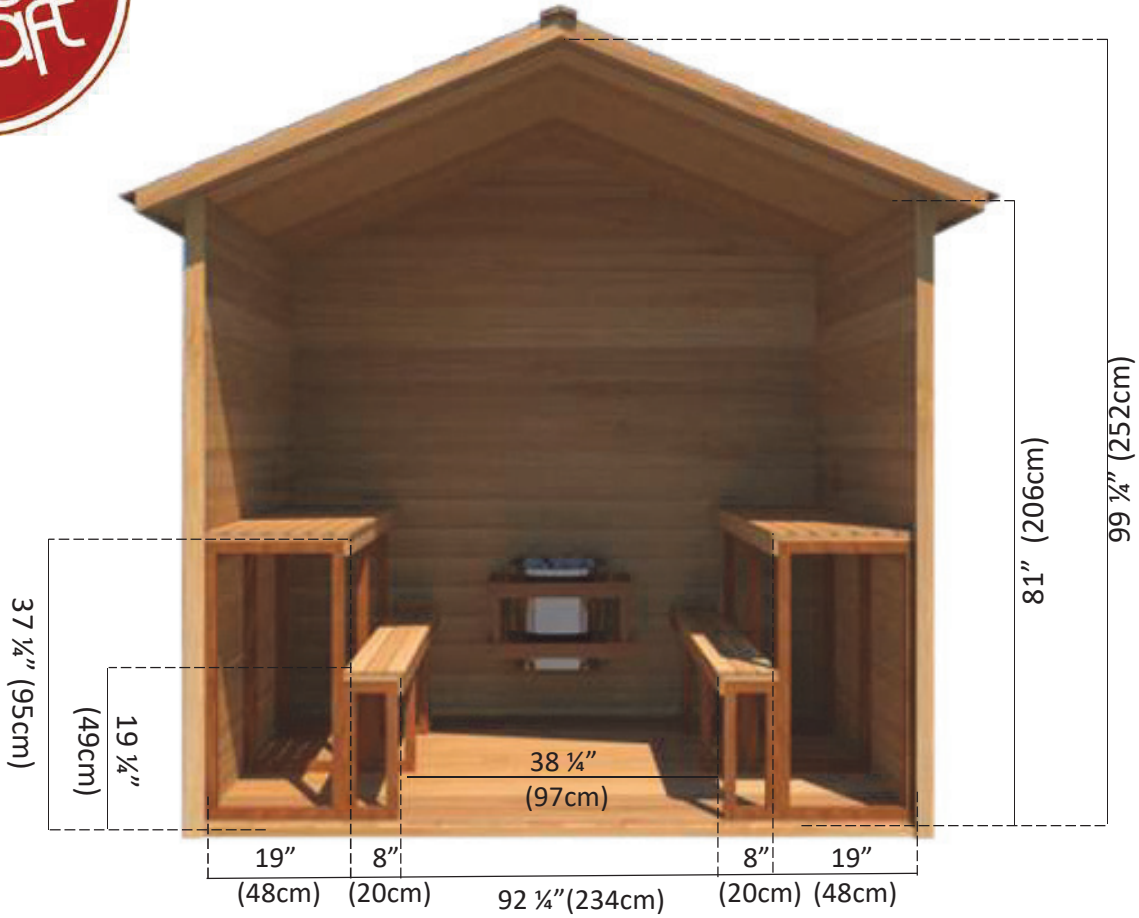

OLS680 6'x8' Outdoor Cabin Sauna

Side Wall Bench Layout

OLS680 6'x8' Outdoor Cabin Sauna

OLS680 6'x8' Outdoor Cabin Sauna