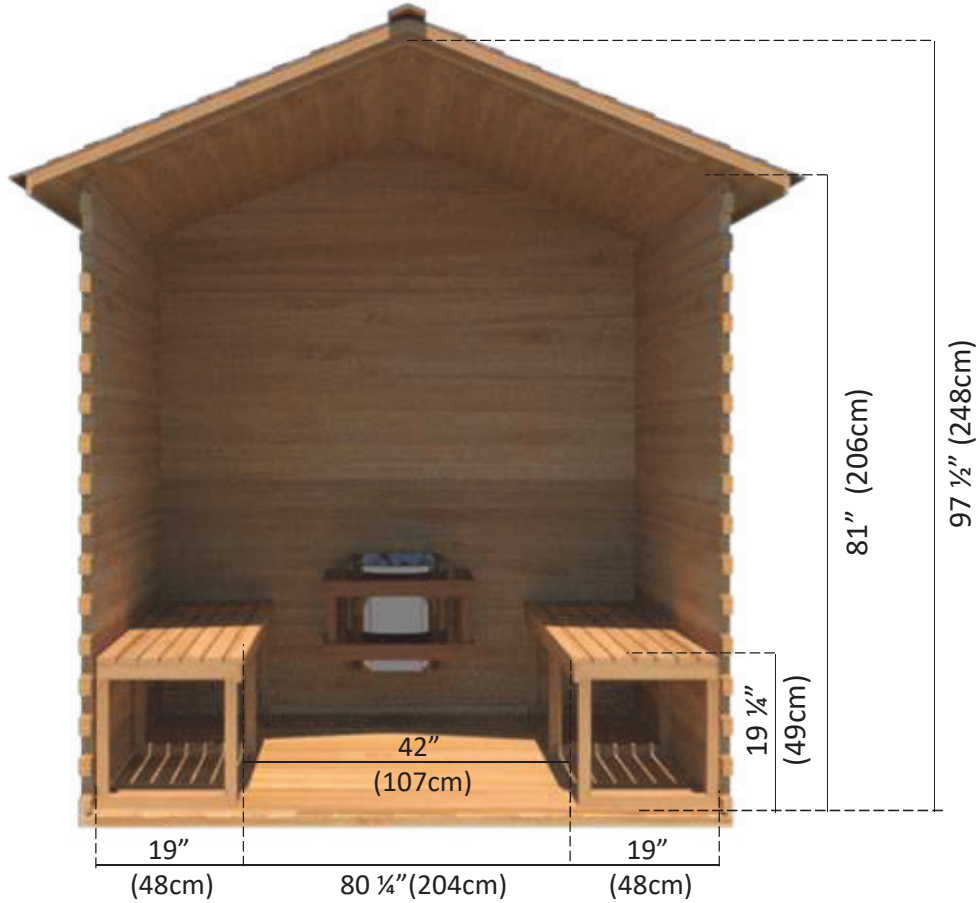

# OLS670 6'x7' Outdoor Cabin Sauna

Side Wall Bench Layout

# OLS670 6'x7' Outdoor Cabin Sauna