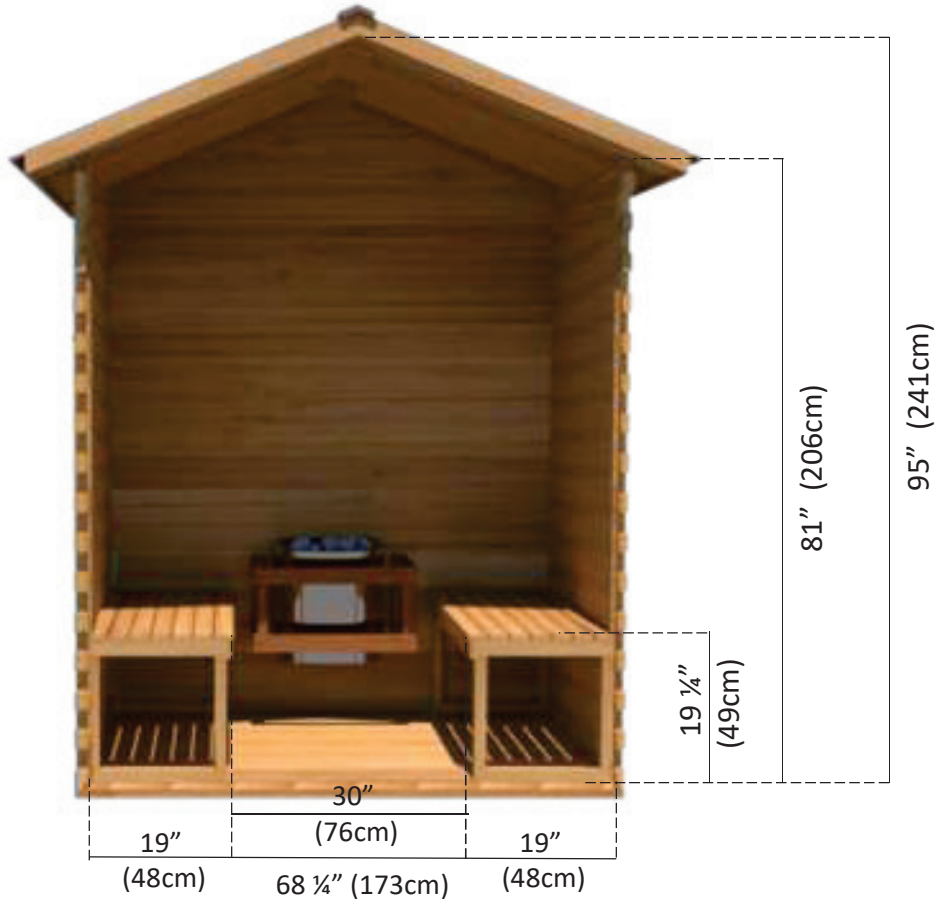

OLS640 4'x6' Outdoor Cabin Sauna

Side Wall Bench Layout

OLS640 4'x6' Outdoor Cabin Sauna

Back Wall Bench Layout

OLS640 4'x6' Outdoor Cabin Sauna