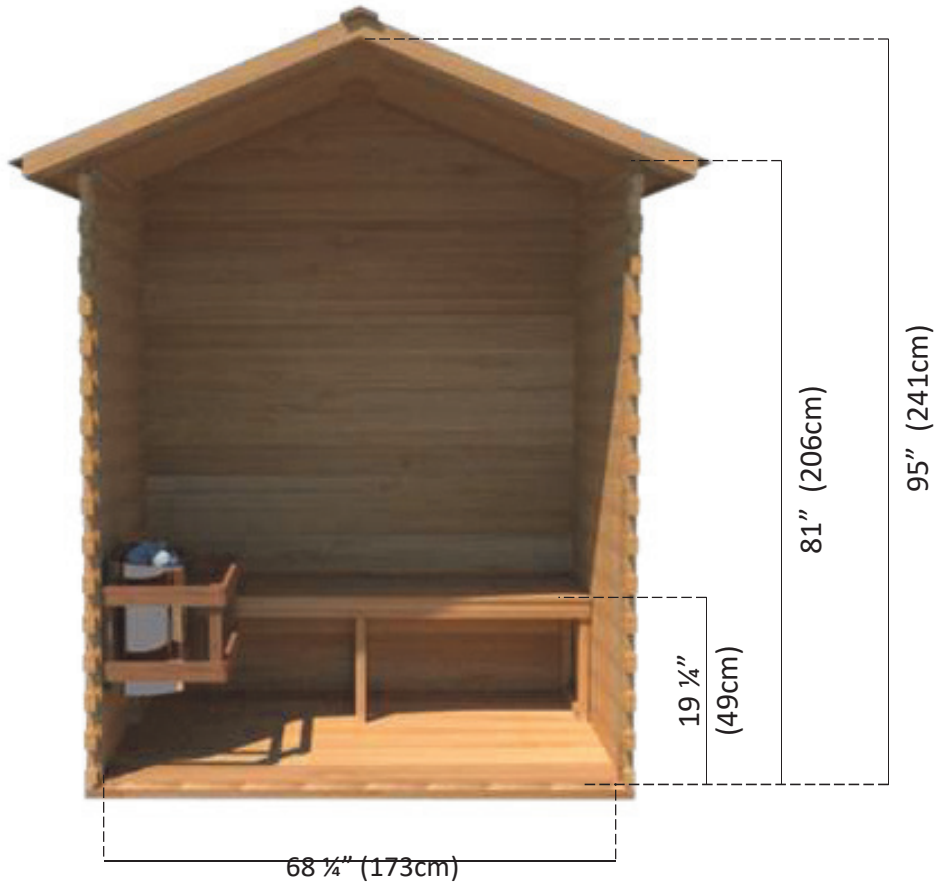

OLS640 4'x6' Outdoor Cabin Sauna

Side Wall Bench Layout

OLS640 4'x6' Outdoor Cabin Sauna

Back Wall Bench Layout

OLS640 4'x6' Outdoor Cabin Sauna