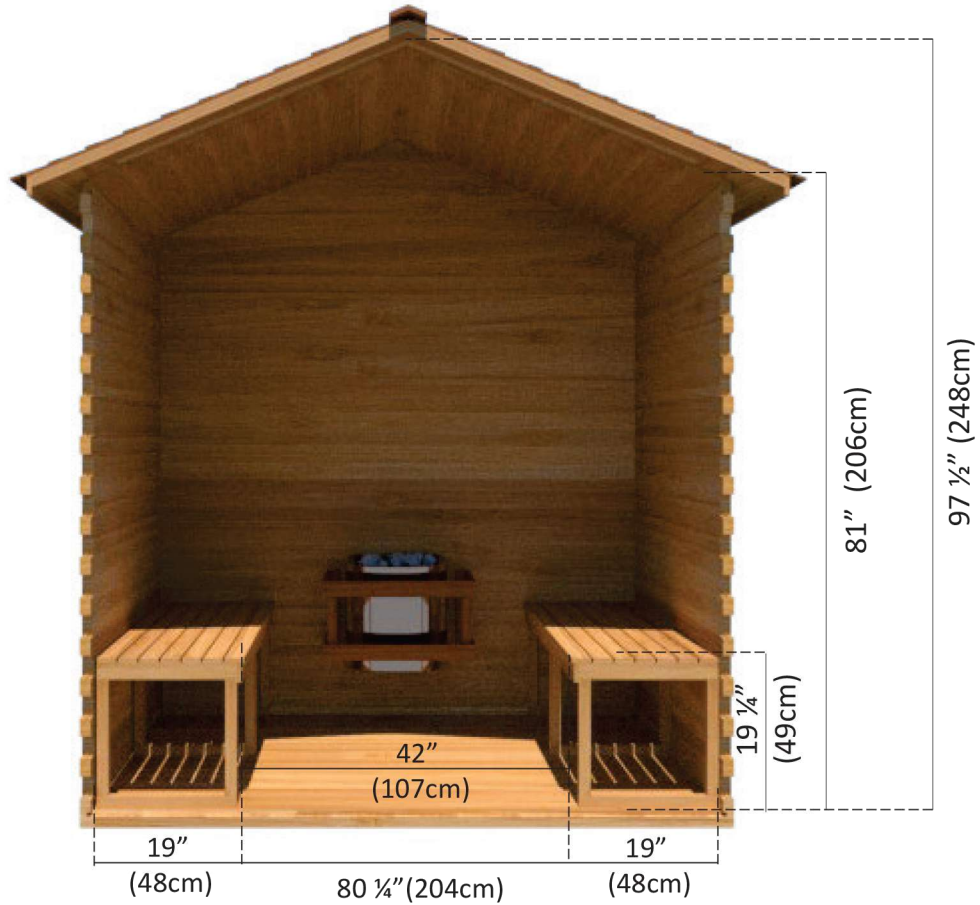

# OLS570 5'x7' Outdoor Cabin Sauna

# OLS570 5'x7' Outdoor Cabin Sauna

Back Wall with L Bench Layout

# OLS570 5'x7' Outdoor Cabin Sauna

Side Wall Bench Layout