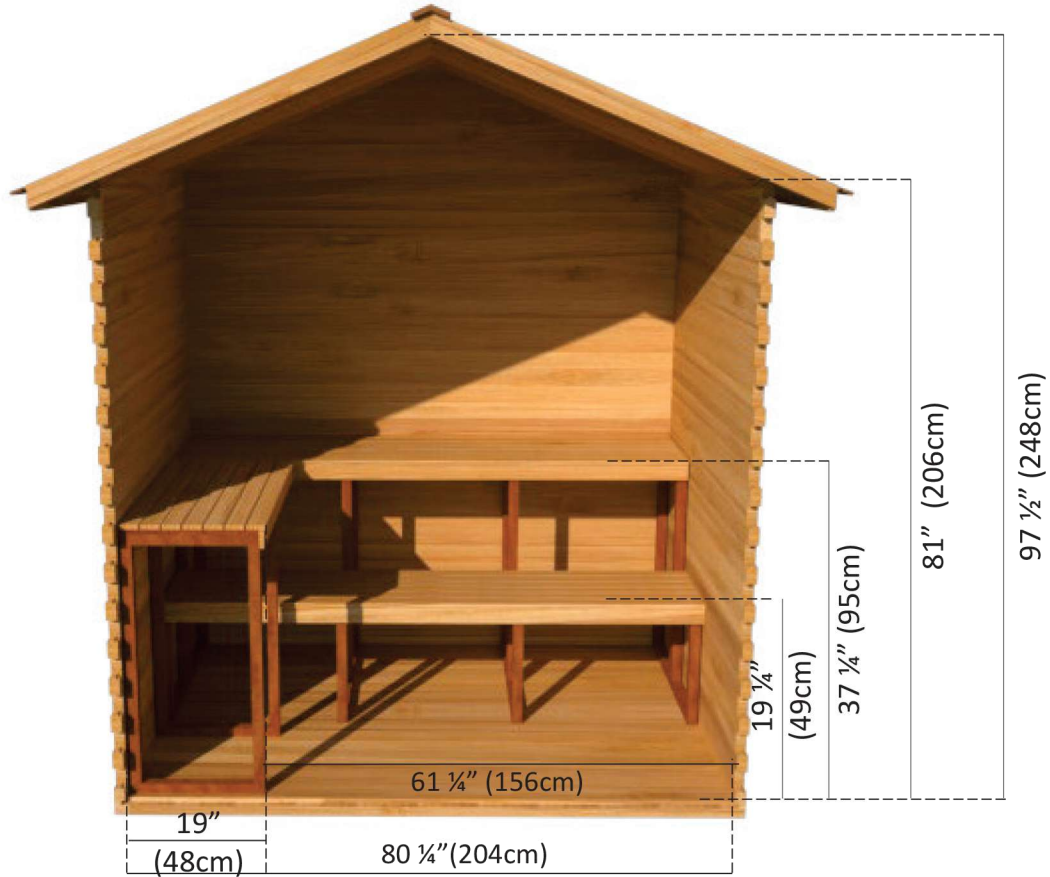

# OLS570 5'x7' Outdoor Cabin Sauna

# OLS570 5'x7' Outdoor Cabin Sauna

Back Wall with L Bench Layout

# OLS570 5'x7' Outdoor Cabin Sauna

Side Wall Bench Layout