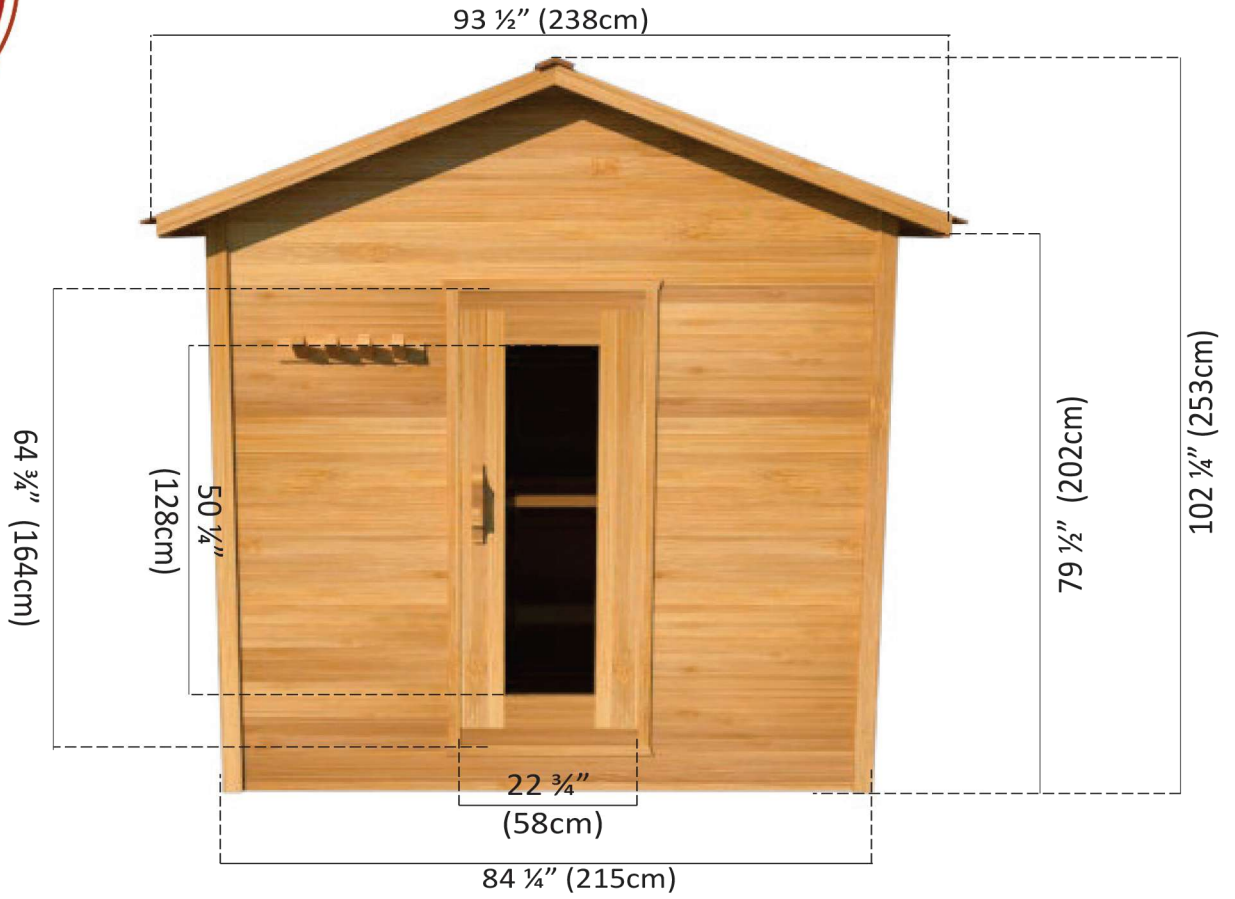

# OLS570 5'x7' Outdoor Cabin Sauna

# OLS570 5'x7' Outdoor Cabin Sauna

Back Wall with L Bench Layout

# OLS570 5'x7' Outdoor Cabin Sauna

Side Wall Bench Layout