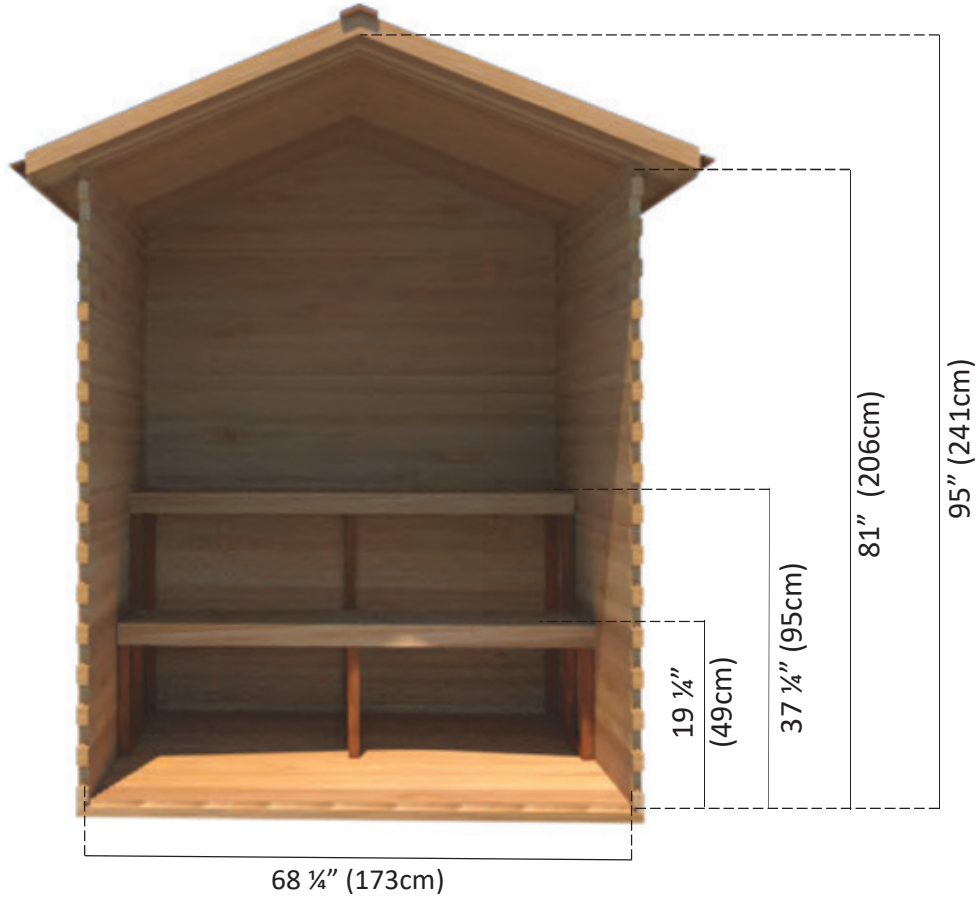

OLS560 5'x6' Outdoor Cabin Sauna

Side Wall Bench Layout

OLS560 5'x6' Outdoor Cabin Sauna

Back Wall Bench Layout

OLS560 5'x6' Outdoor Cabin Sauna