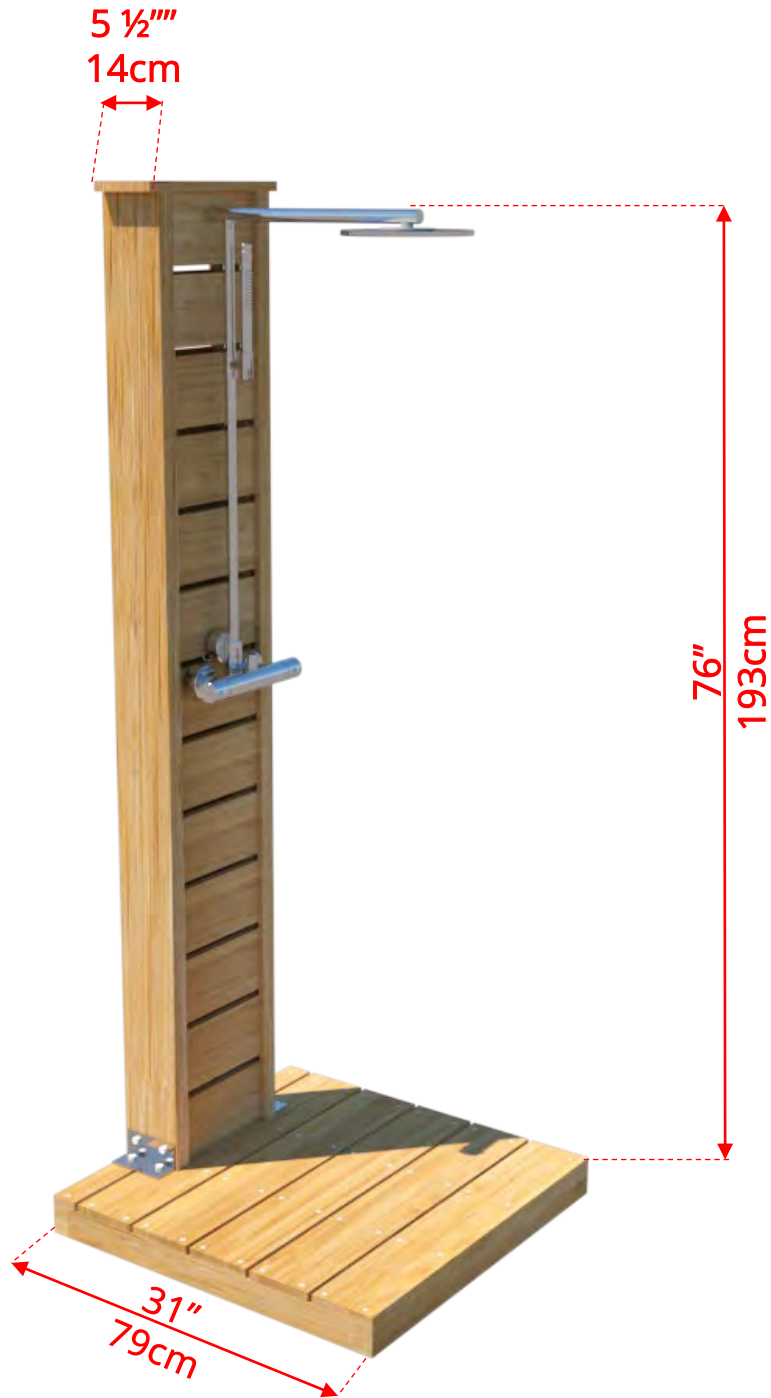

CTC105 Sierra Outdoor Shower

- Shown with optional Premium Shower Hardware (product # 720405)

Manufactured by:

tel: 888-923-9813 | info@leisurecraft.com | web: www.leisurecraft.com

CTC105 Sierra Outdoor Shower

- Shown with optional Premium Shower Hardware (product # 720405)

Manufactured by:

tel: 888-923-9813 | info@leisurecraft.com | web: www.leisurecraft.com