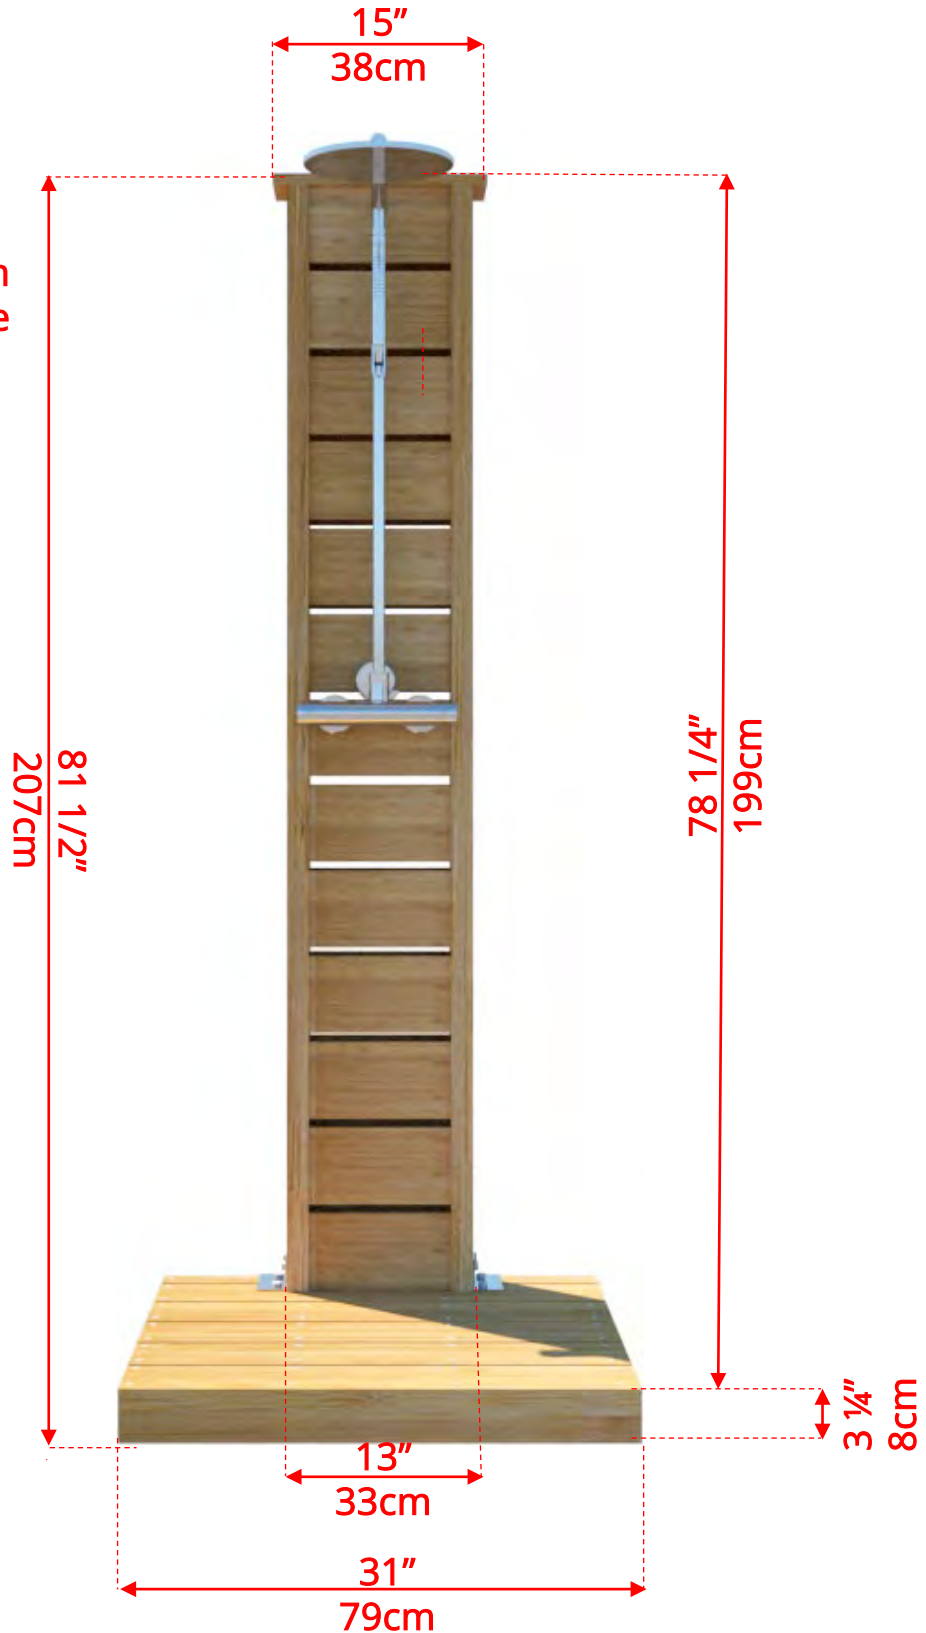

CTC105 Sierra Outdoor Shower

- Shown with optional Premium Shower Hardware (product # 720405)

Manufactured by:

tel: 888-923-9813 | info@leisurecraft.com | web: www.leisurecraft.com

CTC105 Sierra Outdoor Shower

- Shown with optional Premium Shower Hardware (product # 720405)

Manufactured by:

tel: 888-923-9813 | info@leisurecraft.com | web: www.leisurecraft.com