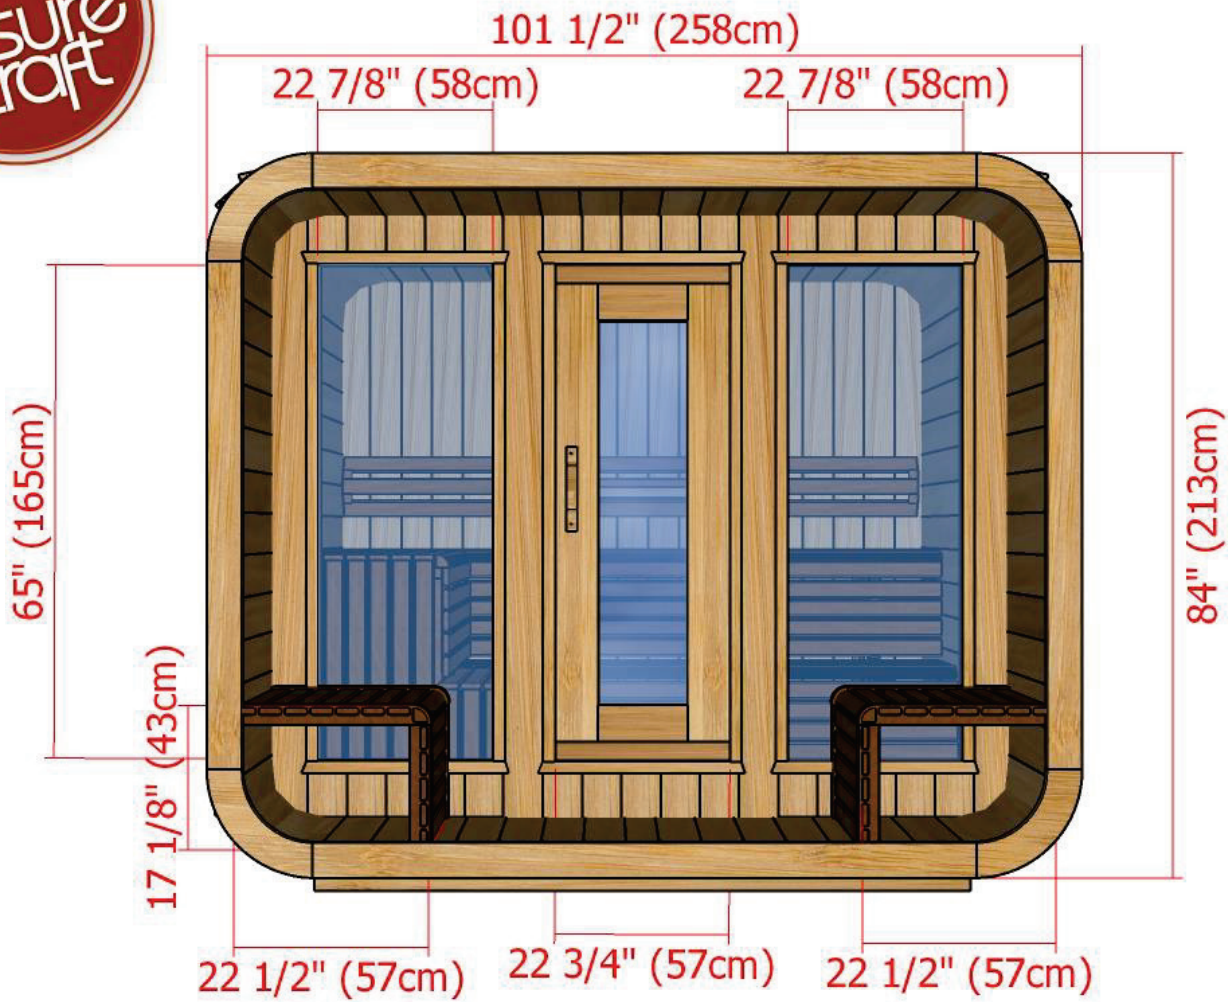

Model 880LUP/882LUP

8' x 8' Western Red Cedar Luna Sauna with Porch

96" (244cm)

Back Wall with L Bench Two Tier Layout

Model 880LUP/882LUP

8' x 8' Western Red Cedar Luna Sauna with Porch

Back Wall with L Bench Two Tier Layout

Model 880LUP/882LUP

8' x 8' Western Red Cedar Luna Sauna with Porch

96" (244cm)

Back Wall Two Tier Bench Layout

Model 880LUP/882LUP

8' x 8' Western Red Cedar Luna Sauna with Porch

Back Wall Two Tier Bench Layout