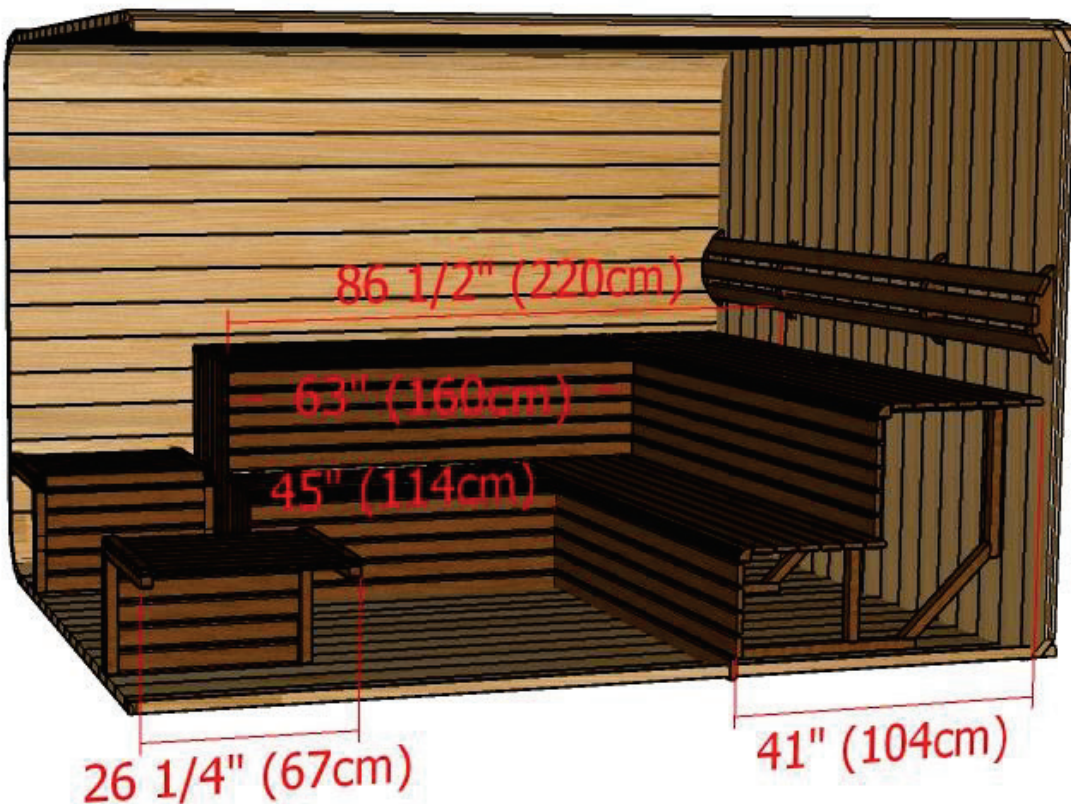

Model 880LUP/882LUP

8' x 8' Western Red Cedar Luna Sauna with Porch

96" (244cm)

Back Wall with L Bench Two Tier Layout

Model 880LUP/882LUP

8' x 8' Western Red Cedar Luna Sauna with Porch

Back Wall with L Bench Two Tier Layout

Model 880LUP/882LUP

8' x 8' Western Red Cedar Luna Sauna with Porch

96" (244cm)

Back Wall Two Tier Bench Layout

Model 880LUP/882LUP

8' x 8' Western Red Cedar Luna Sauna with Porch

Back Wall Two Tier Bench Layout