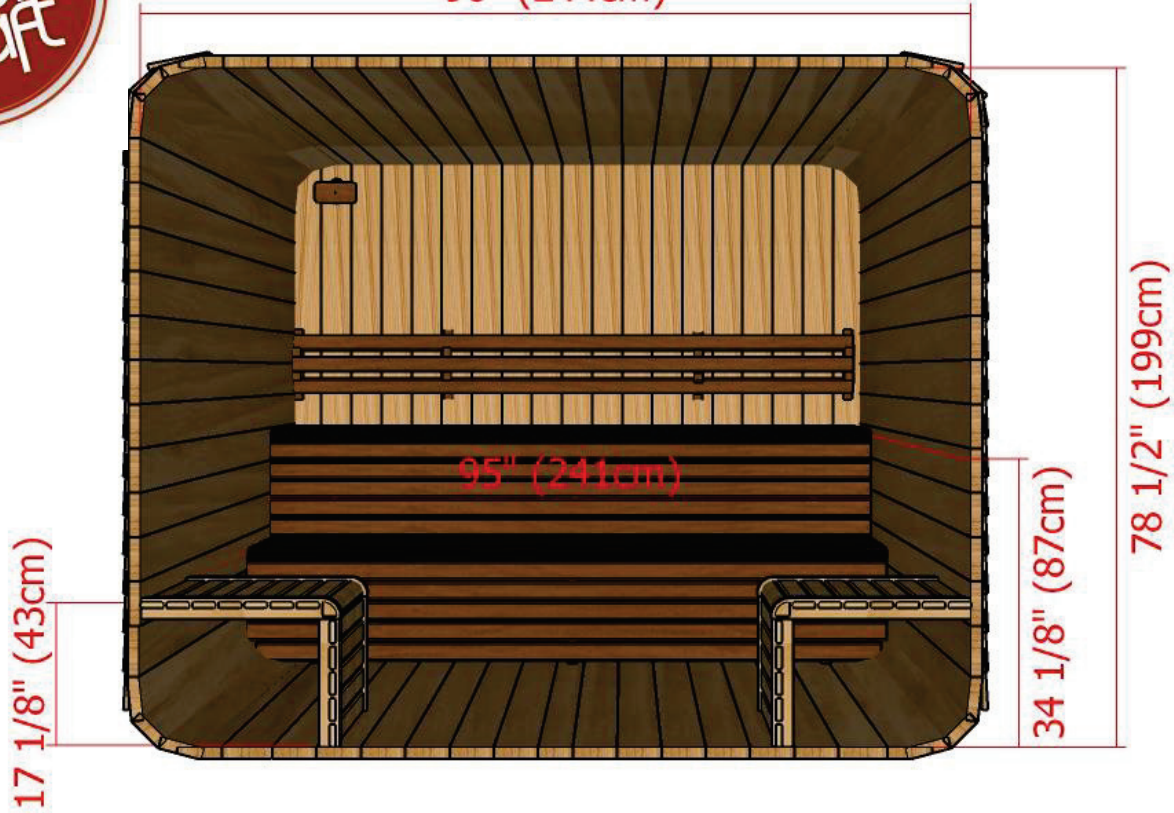

Model 880LUP/882LUP

8' x 8' Western Red Cedar Luna Sauna with Porch

96" (244cm)

Back Wall with L Bench Two Tier Layout

Model 880LUP/882LUP

8' x 8' Western Red Cedar Luna Sauna with Porch

Back Wall with L Bench Two Tier Layout

Model 880LUP/882LUP

8' x 8' Western Red Cedar Luna Sauna with Porch

96" (244cm)

Back Wall Two Tier Bench Layout

Model 880LUP/882LUP

8' x 8' Western Red Cedar Luna Sauna with Porch

Back Wall Two Tier Bench Layout