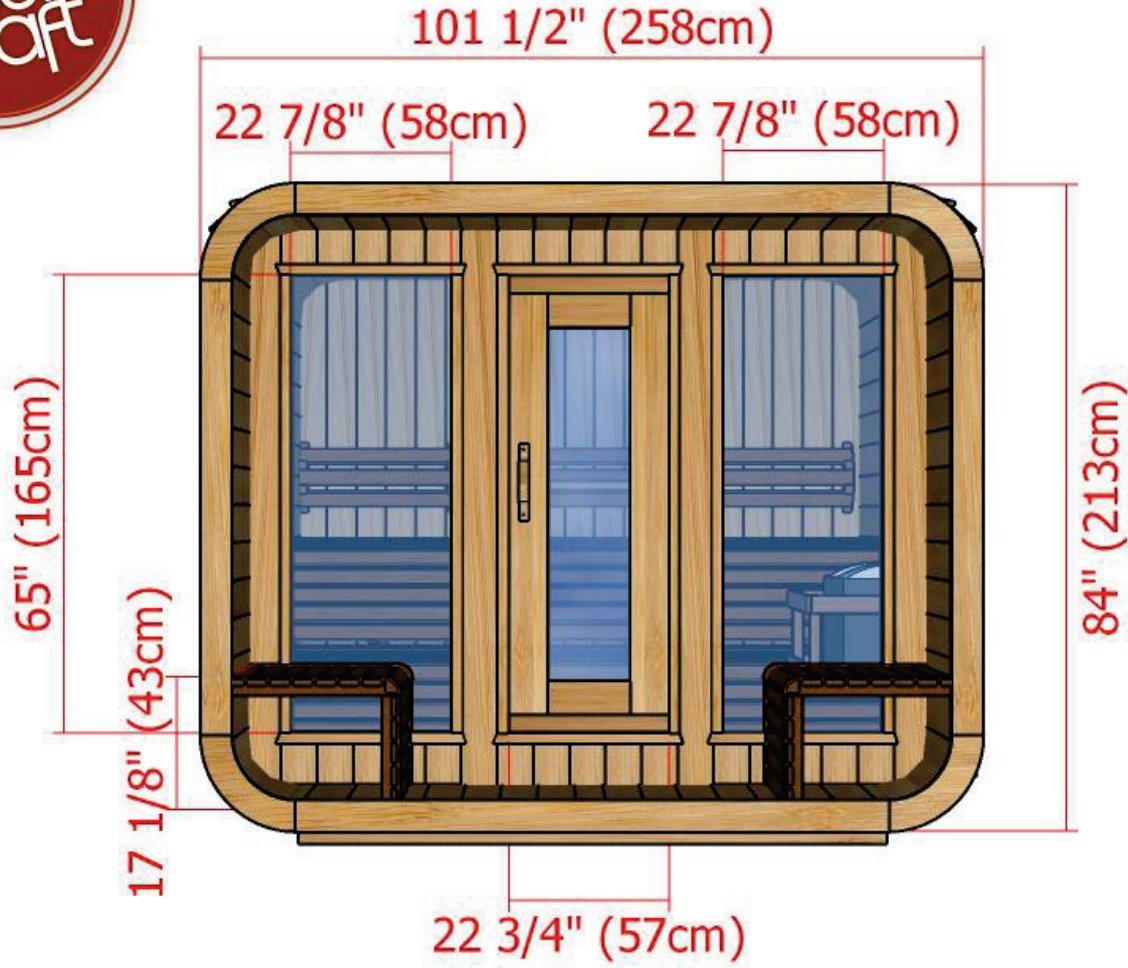

Model 880LUP/882LUP

8' x 8' Western Red Cedar Luna Sauna with Porch

96" (244cm)

Back Wall with L Bench Two Tier Layout

Model 880LUP/882LUP

8' x 8' Western Red Cedar Luna Sauna with Porch

Back Wall with L Bench Two Tier Layout

Model 880LUP/882LUP

8' x 8' Western Red Cedar Luna Sauna with Porch

96" (244cm)

Back Wall Two Tier Bench Layout

Model 880LUP/882LUP

8' x 8' Western Red Cedar Luna Sauna with Porch

Back Wall Two Tier Bench Layout