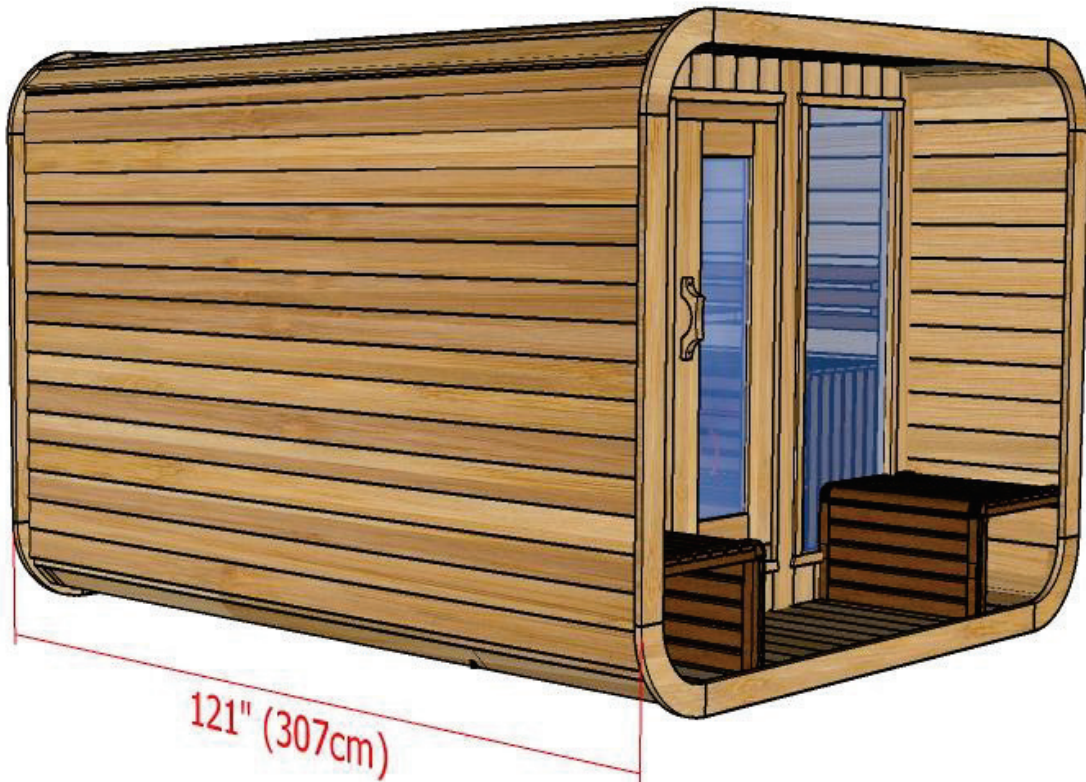

Model 880LUP/882LUP

8' x 8' Western Red Cedar Luna Sauna with Porch

96" (244cm)

Back Wall with L Bench Two Tier Layout

Model 880LUP/882LUP

8' x 8' Western Red Cedar Luna Sauna with Porch

Back Wall with L Bench Two Tier Layout

Model 880LUP/882LUP

8' x 8' Western Red Cedar Luna Sauna with Porch

96" (244cm)

Back Wall Two Tier Bench Layout

Model 880LUP/882LUP

8' x 8' Western Red Cedar Luna Sauna with Porch

Back Wall Two Tier Bench Layout