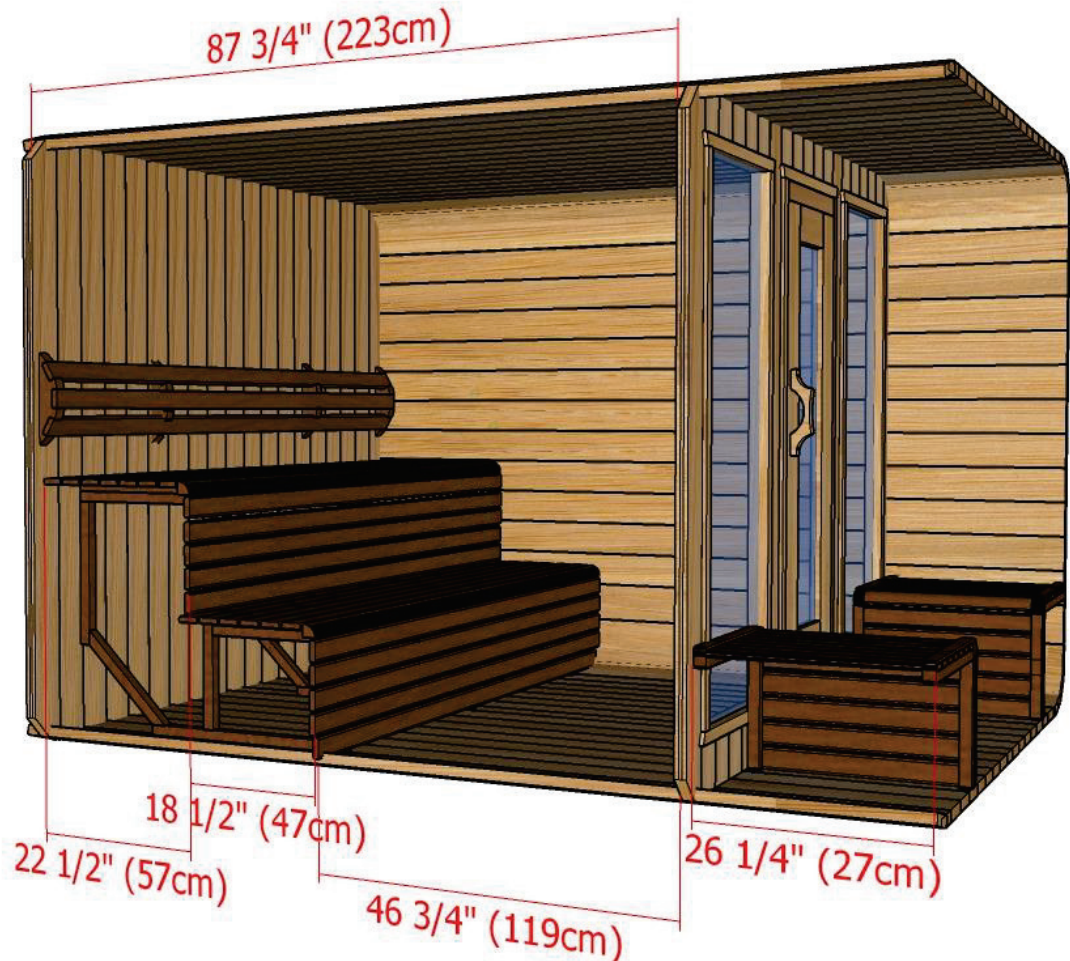

Model 880LUP/882LUP

8' x 8' Western Red Cedar Luna Sauna with Porch

96" (244cm)

Back Wall with L Bench Two Tier Layout

Model 880LUP/882LUP

8' x 8' Western Red Cedar Luna Sauna with Porch

Back Wall with L Bench Two Tier Layout

Model 880LUP/882LUP

8' x 8' Western Red Cedar Luna Sauna with Porch

96" (244cm)

Back Wall Two Tier Bench Layout

Model 880LUP/882LUP

8' x 8' Western Red Cedar Luna Sauna with Porch

Back Wall Two Tier Bench Layout