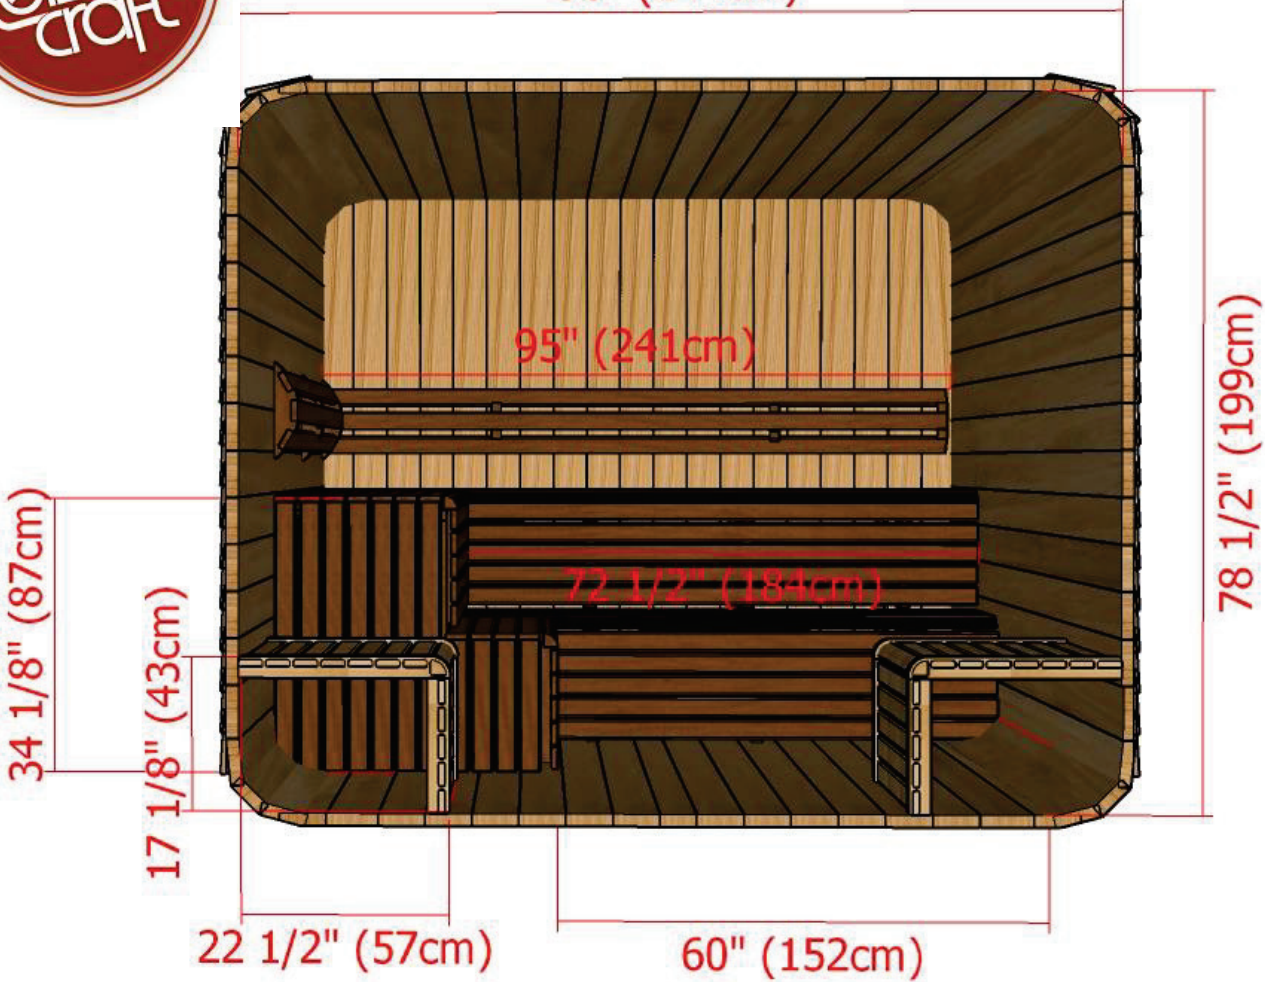

Model 880LUP/882LUP

8' x 8' Western Red Cedar Luna Sauna with Porch

96" (244cm)

Back Wall with L Bench Two Tier Layout

Model 880LUP/882LUP

8' x 8' Western Red Cedar Luna Sauna with Porch

Back Wall with L Bench Two Tier Layout

Model 880LUP/882LUP

8' x 8' Western Red Cedar Luna Sauna with Porch

96" (244cm)

Back Wall Two Tier Bench Layout

Model 880LUP/882LUP

8' x 8' Western Red Cedar Luna Sauna with Porch

Back Wall Two Tier Bench Layout