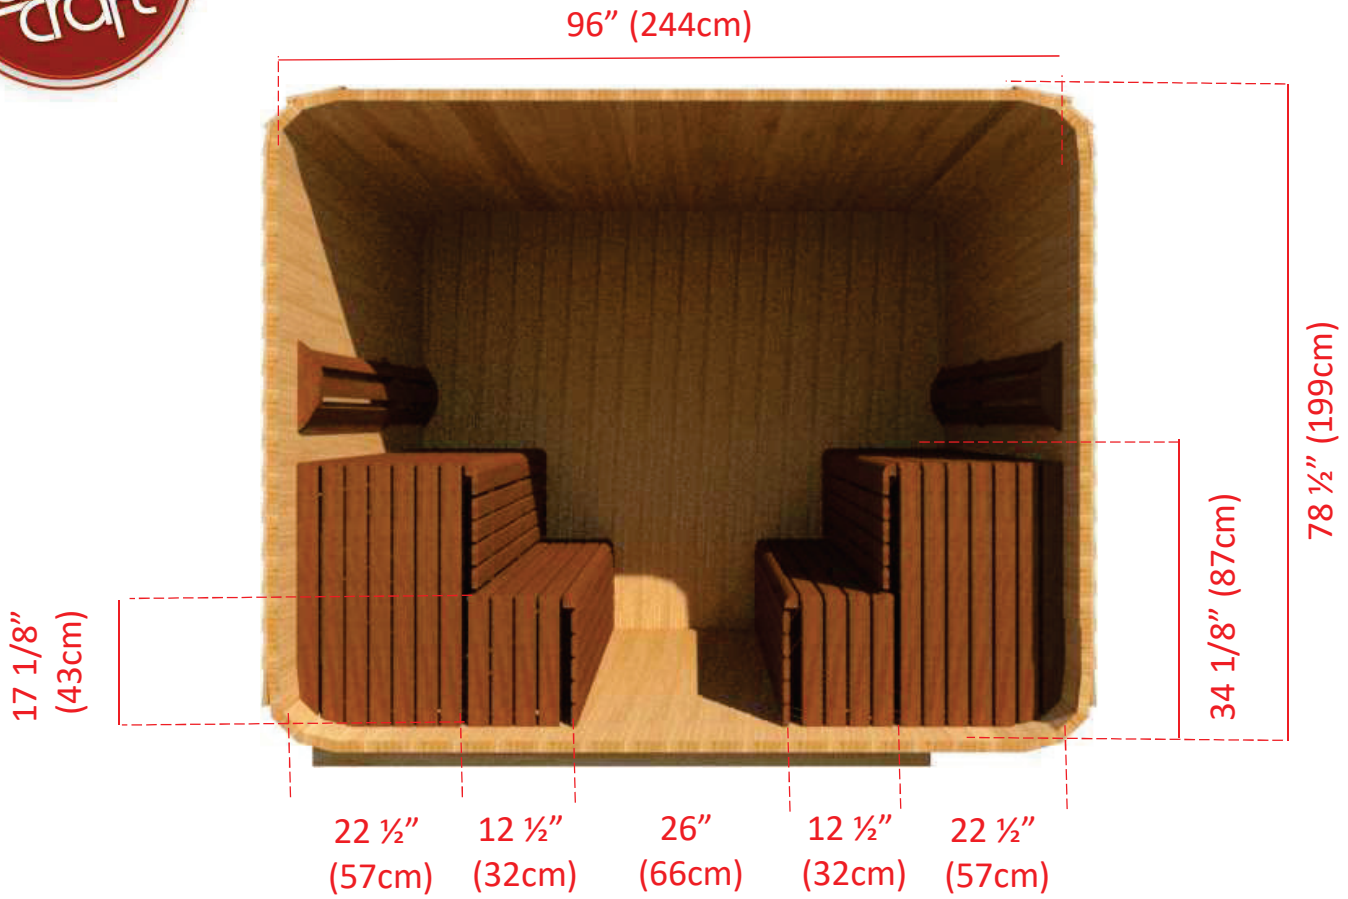

Model 880LU/882LU

8' x 8' Western Red Cedar Luna Sauna

Side Wall Lounge Bench Layout

Model 880LU/882LU

8' x 8' Western Red Cedar Luna Sauna

96" (244cm)

95" (241cm)

19 1/2" (43cm)

78 1/2" (199cm)

87 3/4" (223cm)

18 3/4" (48cm)

69" (175cm)

Back Wall Lounge Bench Layout

Model 880LU/882LU

8' x 8' Western Red Cedar Luna Sauna

Side Wall Bench Layout