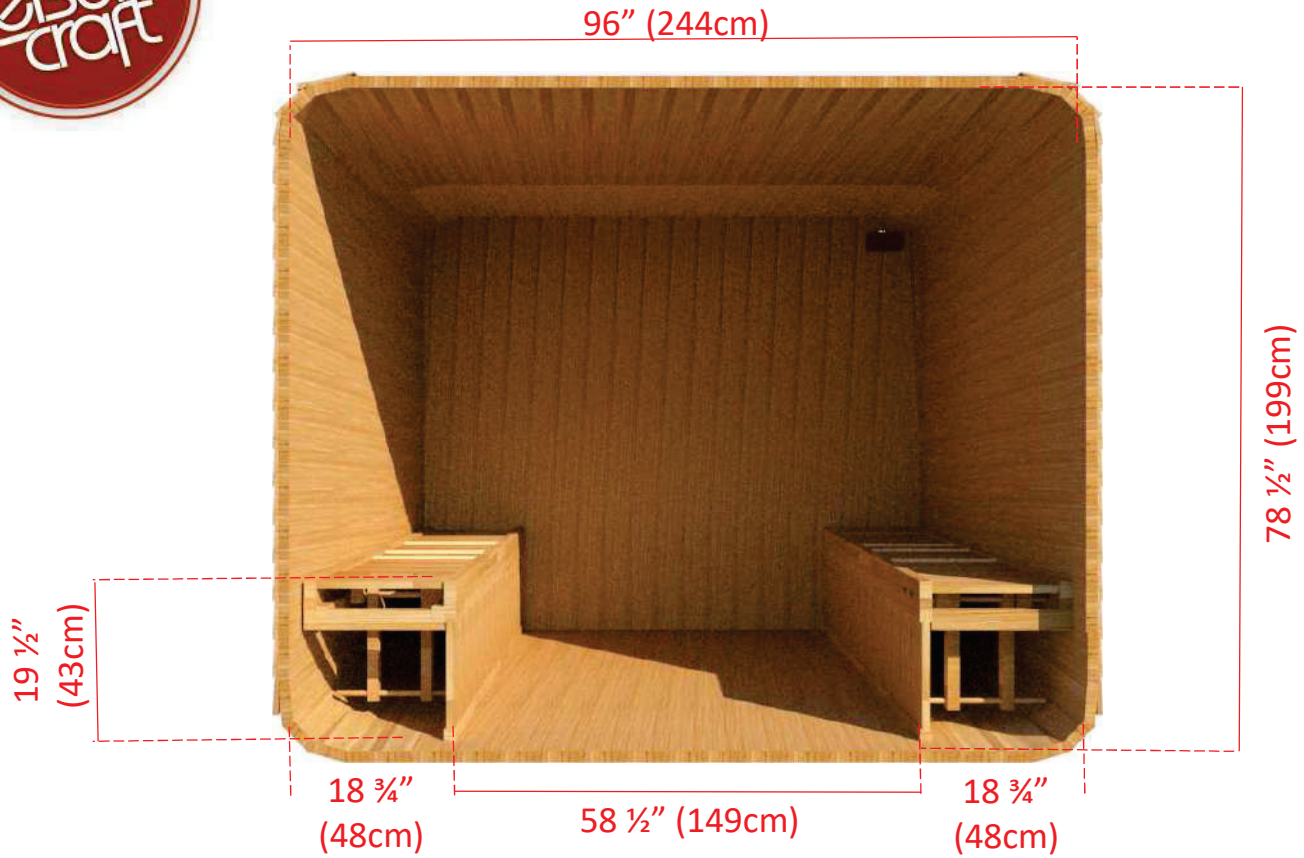

Model 880LU/882LU

8' x 8' Western Red Cedar Luna Sauna

Side Wall Lounge Bench Layout

Model 880LU/882LU

8' x 8' Western Red Cedar Luna Sauna

96" (244cm)

95" (241cm)

19 1/2" (43cm)

78 1/2" (199cm)

87 3/4" (223cm)

18 3/4" (48cm)

69" (175cm)

Back Wall Lounge Bench Layout

Model 880LU/882LU

8' x 8' Western Red Cedar Luna Sauna

Side Wall Bench Layout