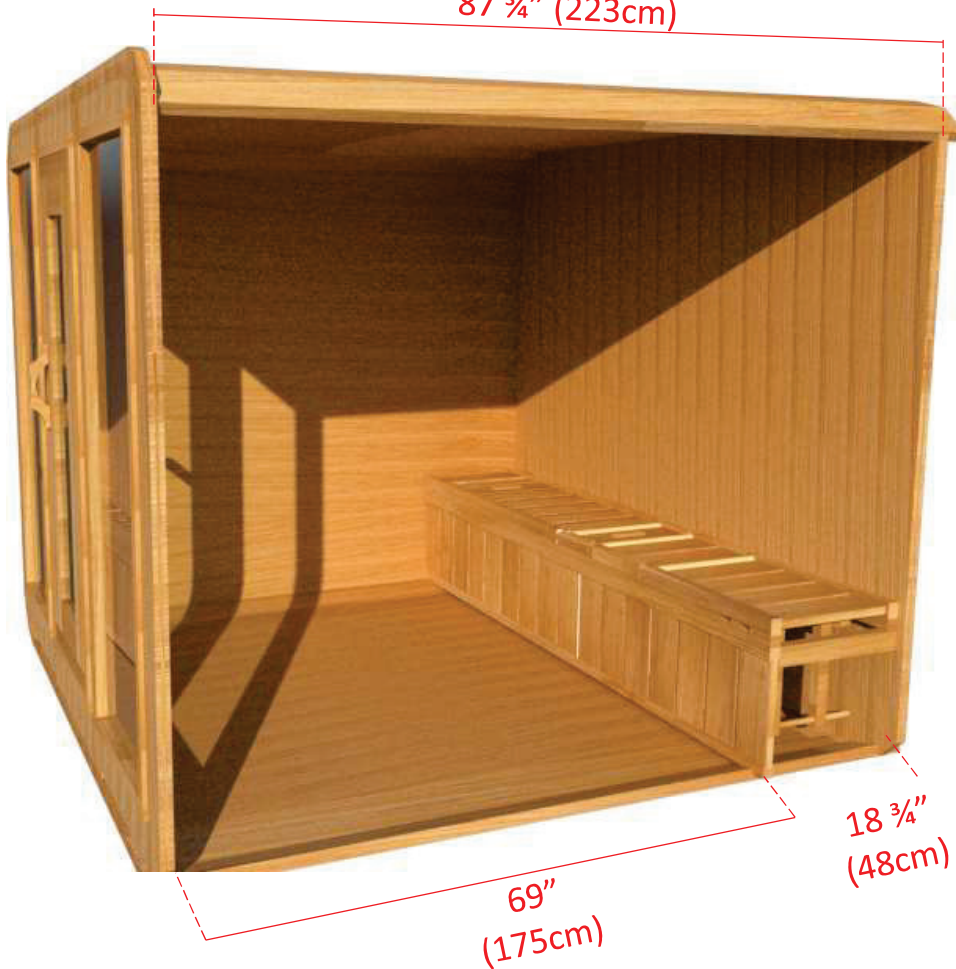

Model 880LU/882LU

8' x 8' Western Red Cedar Luna Sauna

Side Wall Lounge Bench Layout

Model 880LU/882LU

8' x 8' Western Red Cedar Luna Sauna

96" (244cm)

95" (241cm)

19 1/2" (43cm)

78 1/2" (199cm)

87 3/4" (223cm)

18 3/4" (48cm)

69" (175cm)

Back Wall Lounge Bench Layout

Model 880LU/882LU

8' x 8' Western Red Cedar Luna Sauna

Side Wall Bench Layout