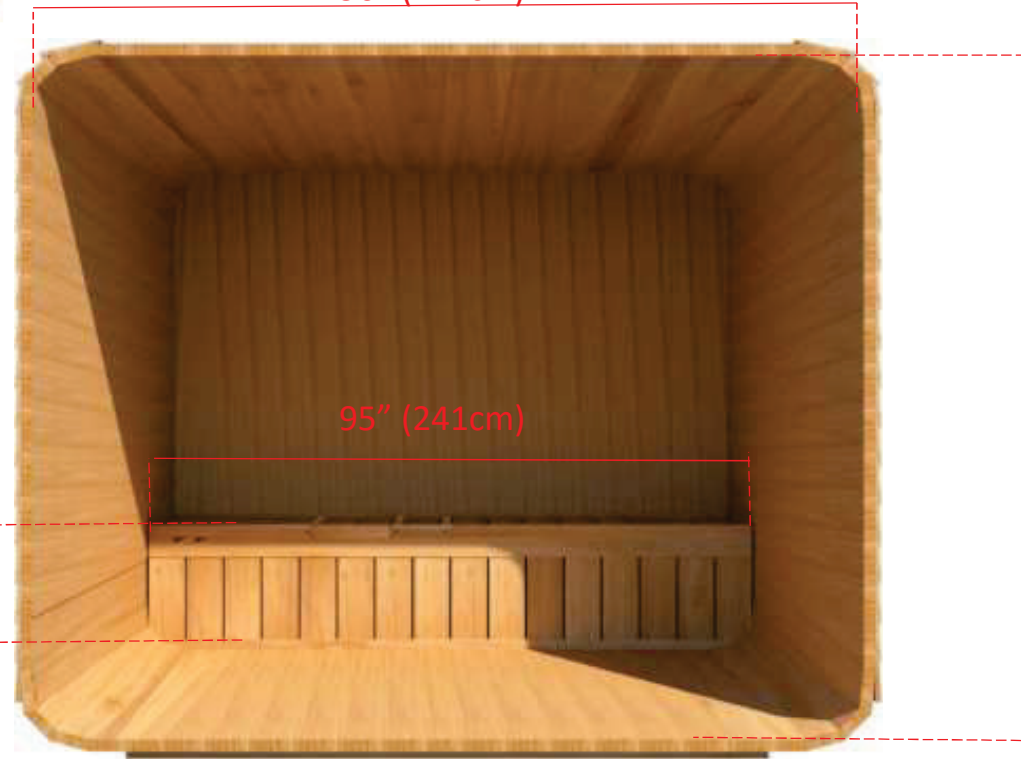

Model 880LU/882LU

8' x 8' Western Red Cedar Luna Sauna

Side Wall Lounge Bench Layout

Model 880LU/882LU

8' x 8' Western Red Cedar Luna Sauna

96" (244cm)

95" (241cm)

19 1/2" (43cm)

78 1/2" (199cm)

87 3/4" (223cm)

18 3/4" (48cm)

69" (175cm)

Back Wall Lounge Bench Layout

Model 880LU/882LU

8' x 8' Western Red Cedar Luna Sauna

Side Wall Bench Layout