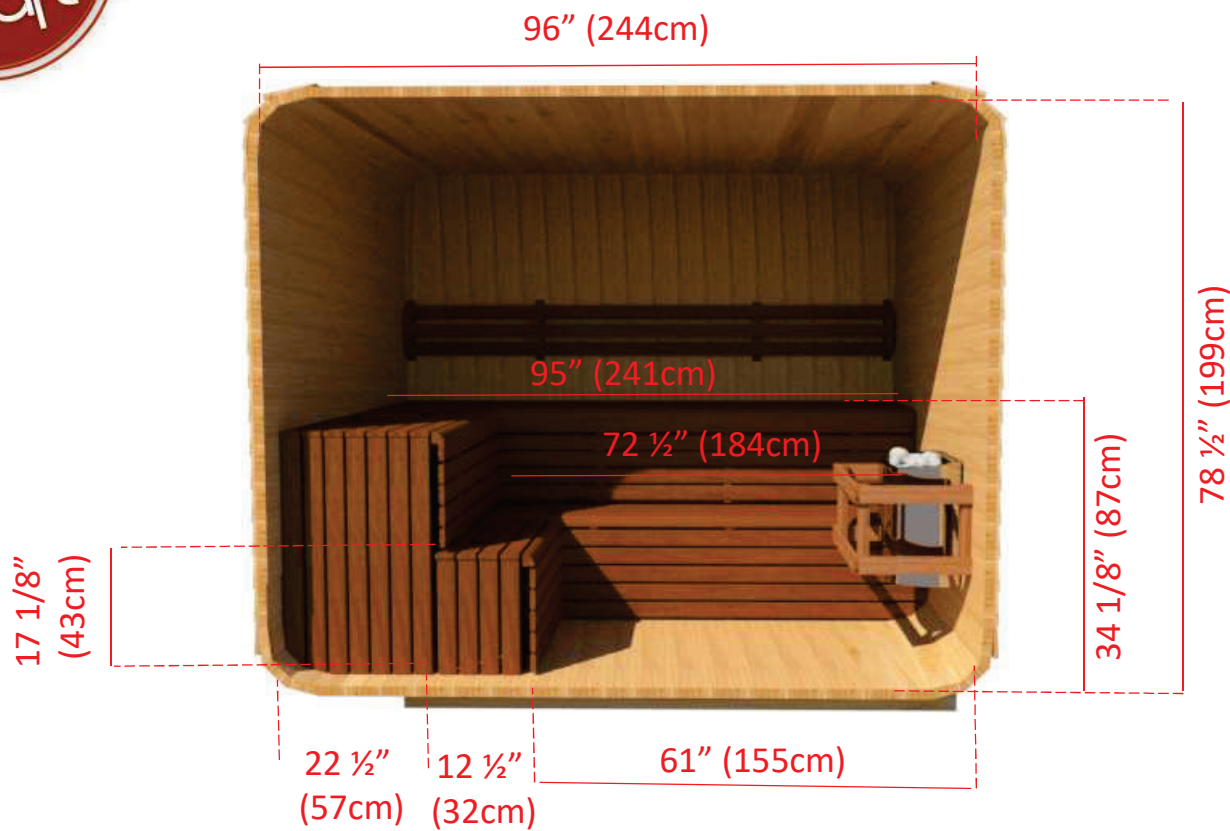

Model 880LU/882LU

8' x 8' Western Red Cedar Luna Sauna

Back Wall with L Bench Two Tier Layout

Model 880LU/882LU

8' x 8' Western Red Cedar Luna Sauna

Back Wall Bench Layout (Standard)

Model 880LU/882LU

8' x 8' Western Red Cedar Luna Sauna

101 ½" (258cm)

65" (165cm)

84" (213cm)

22 7/8" (58cm)

22 ¾" (57cm)

22 7/8" (58cm)

97" (246cm)

Joist Spacing 7" (18cm) in from each end - 18 ½" (47cm) spacing