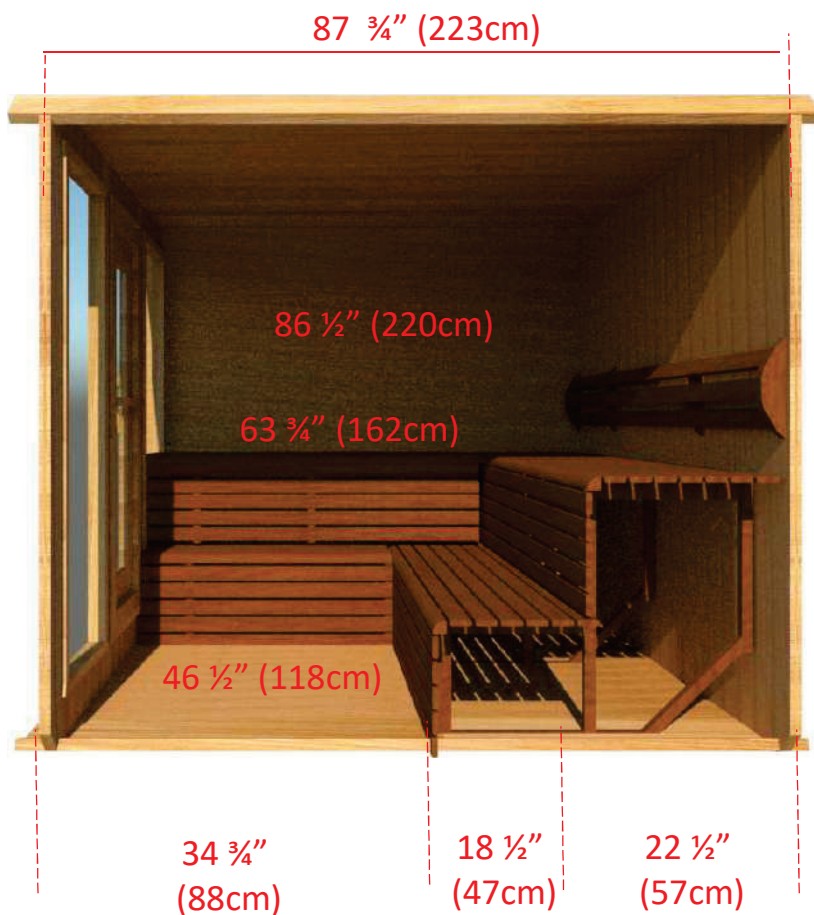

Model 880LU/882LU

8' x 8' Western Red Cedar Luna Sauna

Back Wall with L Bench Two Tier Layout

Model 880LU/882LU

8' x 8' Western Red Cedar Luna Sauna

Back Wall Bench Layout (Standard)

Model 880LU/882LU

8' x 8' Western Red Cedar Luna Sauna

101 ½" (258cm)

65" (165cm)

84" (213cm)

22 7/8" (58cm)

22 ¾" (57cm)

22 7/8" (58cm)

97" (246cm)

Joist Spacing 7" (18cm) in from each end - 18 ½" (47cm) spacing