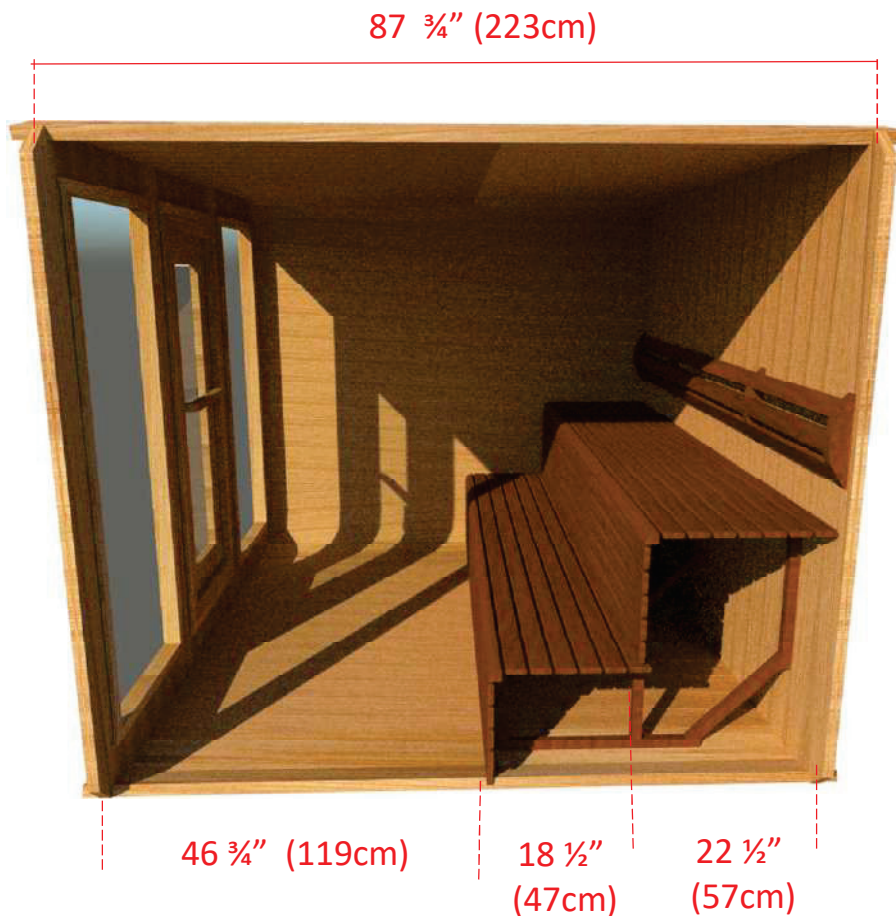

Model 880LU/882LU

8' x 8' Western Red Cedar Luna Sauna

Back Wall with L Bench Two Tier Layout

Model 880LU/882LU

8' x 8' Western Red Cedar Luna Sauna

Back Wall Bench Layout (Standard)

Model 880LU/882LU

8' x 8' Western Red Cedar Luna Sauna

101 ½" (258cm)

65" (165cm)

84" (213cm)

22 7/8" (58cm)

22 ¾" (57cm)

22 7/8" (58cm)

97" (246cm)

Joist Spacing 7" (18cm) in from each end - 18 ½" (47cm) spacing