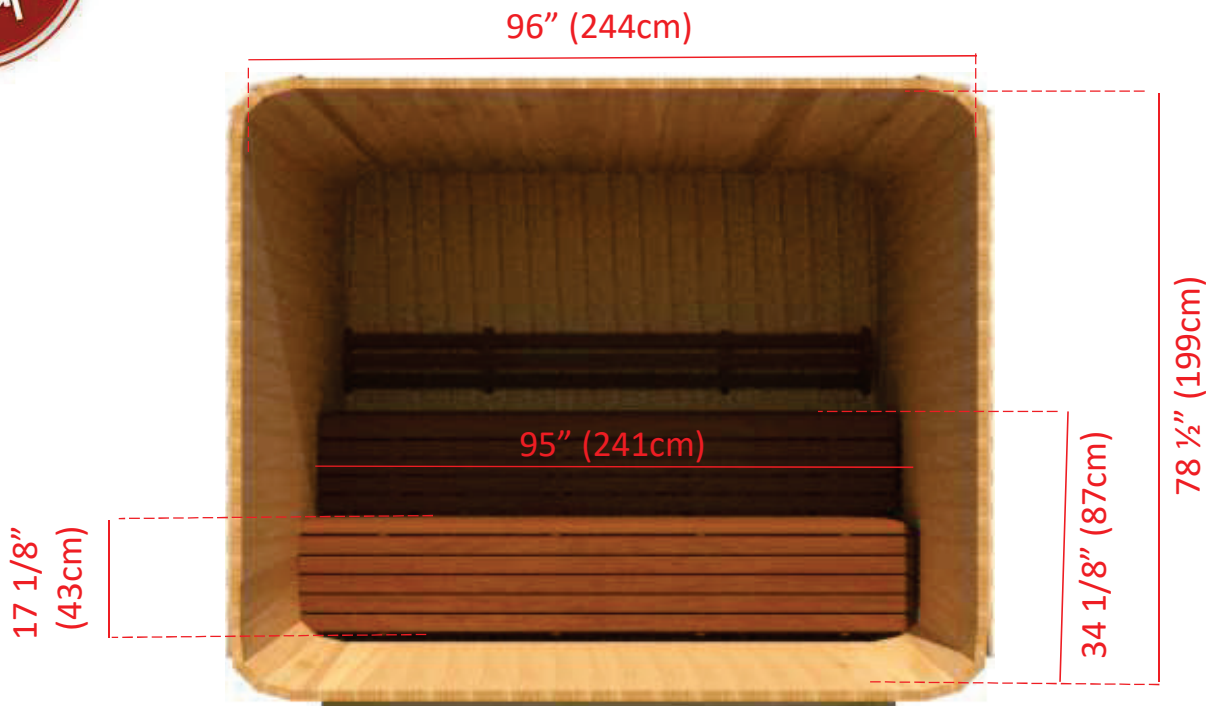

Model 880LU/882LU

8' x 8' Western Red Cedar Luna Sauna

Back Wall with L Bench Two Tier Layout

Model 880LU/882LU

8' x 8' Western Red Cedar Luna Sauna

Back Wall Bench Layout (Standard)

Model 880LU/882LU

8' x 8' Western Red Cedar Luna Sauna

101 ½" (258cm)

65" (165cm)

84" (213cm)

22 7/8" (58cm)

22 ¾" (57cm)

22 7/8" (58cm)

97" (246cm)

Joist Spacing 7" (18cm) in from each end - 18 ½" (47cm) spacing