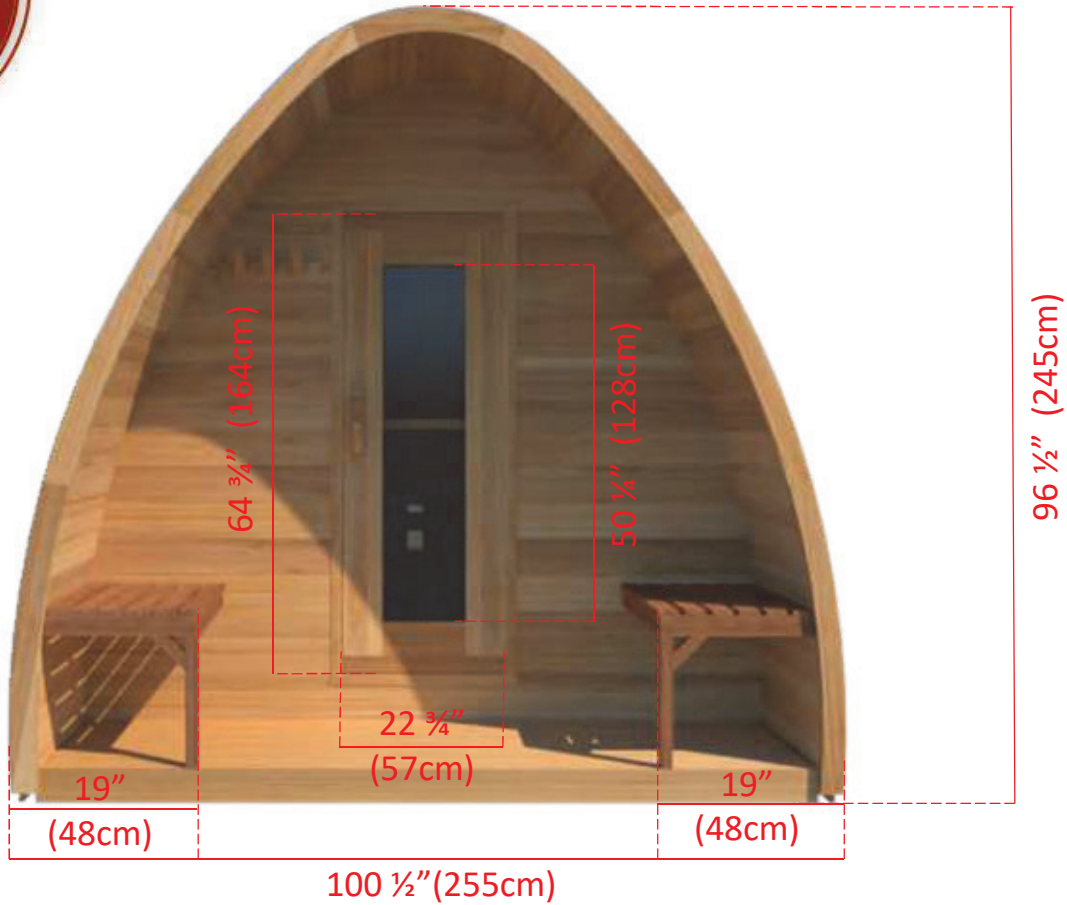

# Model 870

8' x 7' Western Red Cedar Pod Sauna

2' Porch Option