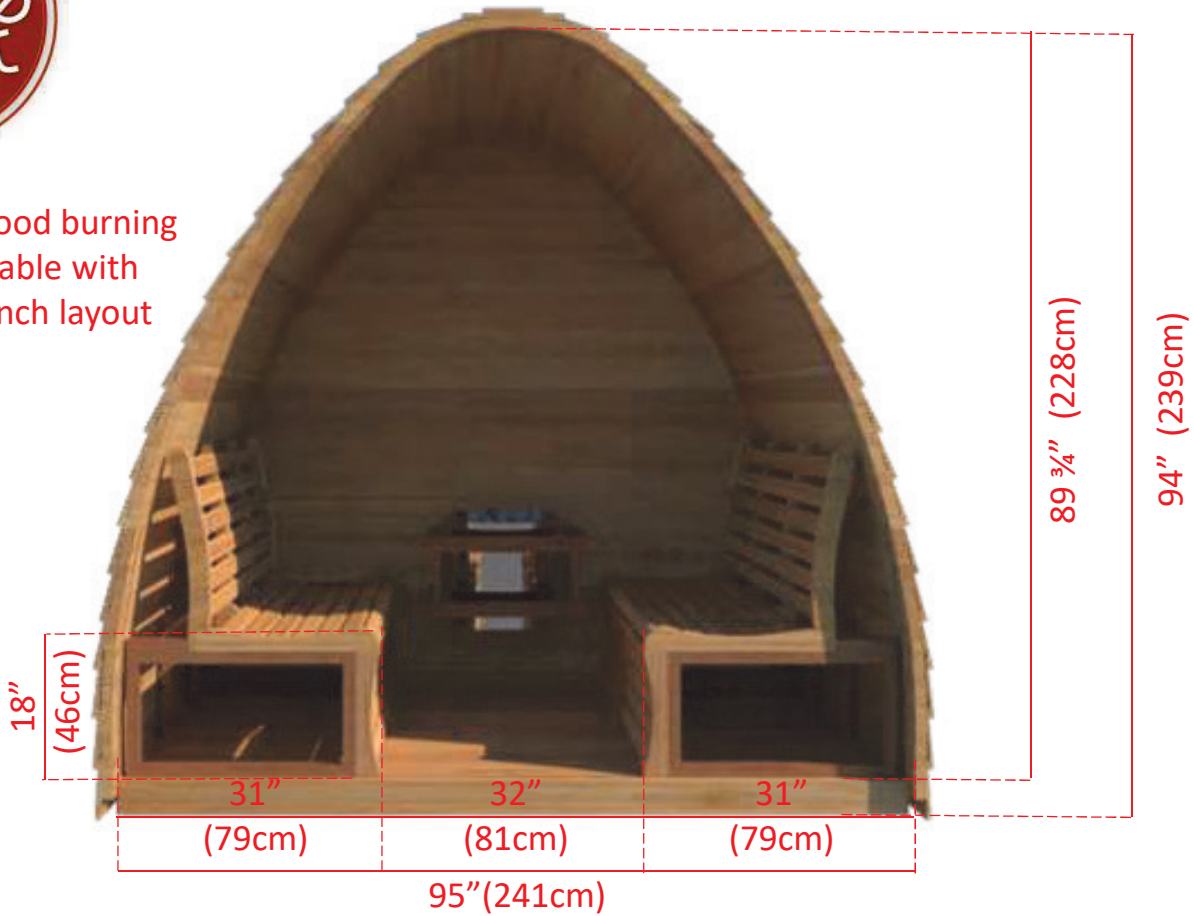

Model 870

8' x 7' Western Red Cedar Pod Sauna

Pod Shaped Back Window

59 ½" (151cm) w x 42" (107cm) h

* Only available with Electric Heater

Square Back Window

20" (50cm) x 30" (76cm)

* Only available with Electric Heater

15 ¼" (39cm) x 41 ½" (105cm) Front Windows

Options (Windows)

Model 870

8' x 7' Western Red Cedar Pod Sauna

*Electric or Wood burning heater available with signature bench layout

Signature Bench upgrade available for Sauna interior and Changeroom
Signature Bench for Porch not available in Pod Saunas.

Options (Signature Benches)

Model 870

8' x 7' Western Red Cedar Pod Sauna

*Wood burning heater not available with back wall bench layout

Back Wall with L Bench Two Tier Layout