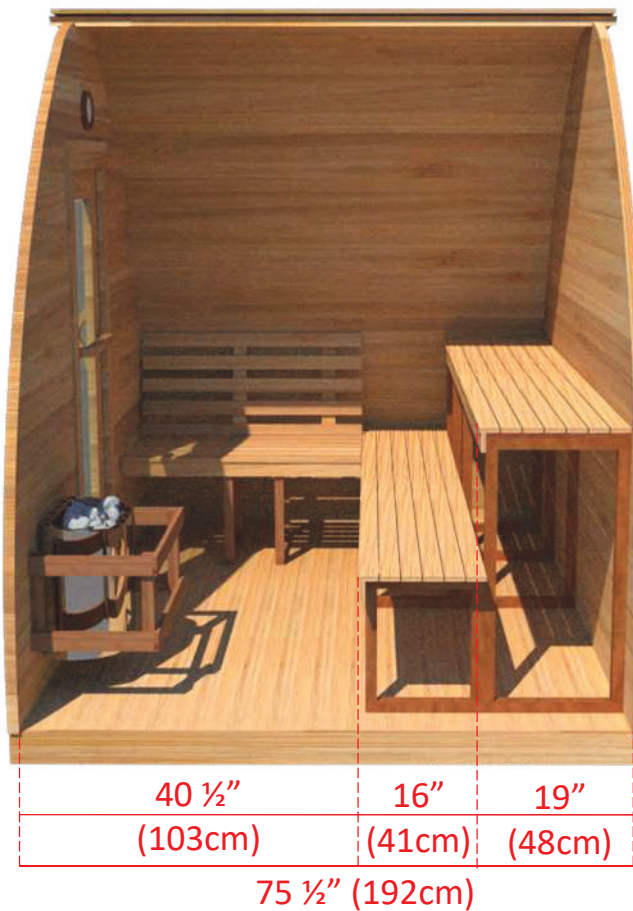

Model 870

8' x 7' Western Red Cedar Pod Sauna

Pod Shaped Back Window

59 ½" (151cm) w x 42" (107cm) h

* Only available with Electric Heater

Square Back Window

20" (50cm) x 30" (76cm)

* Only available with Electric Heater

15 ¼" (39cm) x 41 ½" (105cm) Front Windows

Options (Windows)

Model 870

8' x 7' Western Red Cedar Pod Sauna

*Electric or Wood burning heater available with signature bench layout

Signature Bench upgrade available for Sauna interior and Changeroom
Signature Bench for Porch not available in Pod Saunas.

Options (Signature Benches)

Model 870

8' x 7' Western Red Cedar Pod Sauna

*Wood burning heater not available with back wall bench layout

Back Wall with L Bench Two Tier Layout