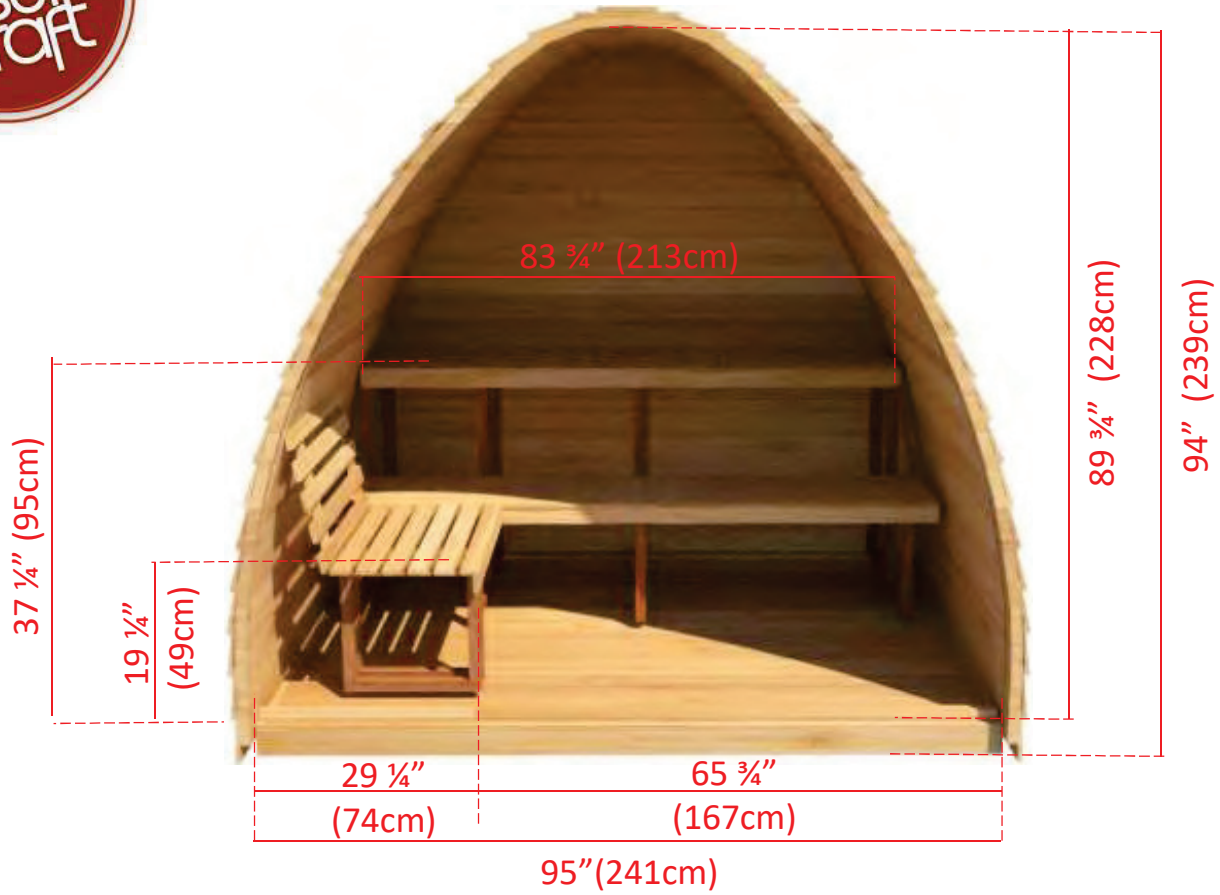

Model 870

8' x 7' Western Red Cedar Pod Sauna

Pod Shaped Back Window

59 ½" (151cm) w x 42" (107cm) h

* Only available with Electric Heater

Square Back Window

20" (50cm) x 30" (76cm)

* Only available with Electric Heater

15 ¼" (39cm) x 41 ½" (105cm) Front Windows

Options (Windows)

Model 870

8' x 7' Western Red Cedar Pod Sauna

*Electric or Wood burning heater available with signature bench layout

Signature Bench upgrade available for Sauna interior and Changeroom
Signature Bench for Porch not available in Pod Saunas.

Options (Signature Benches)

Model 870

8' x 7' Western Red Cedar Pod Sauna

*Wood burning heater not available with back wall bench layout

Back Wall with L Bench Two Tier Layout