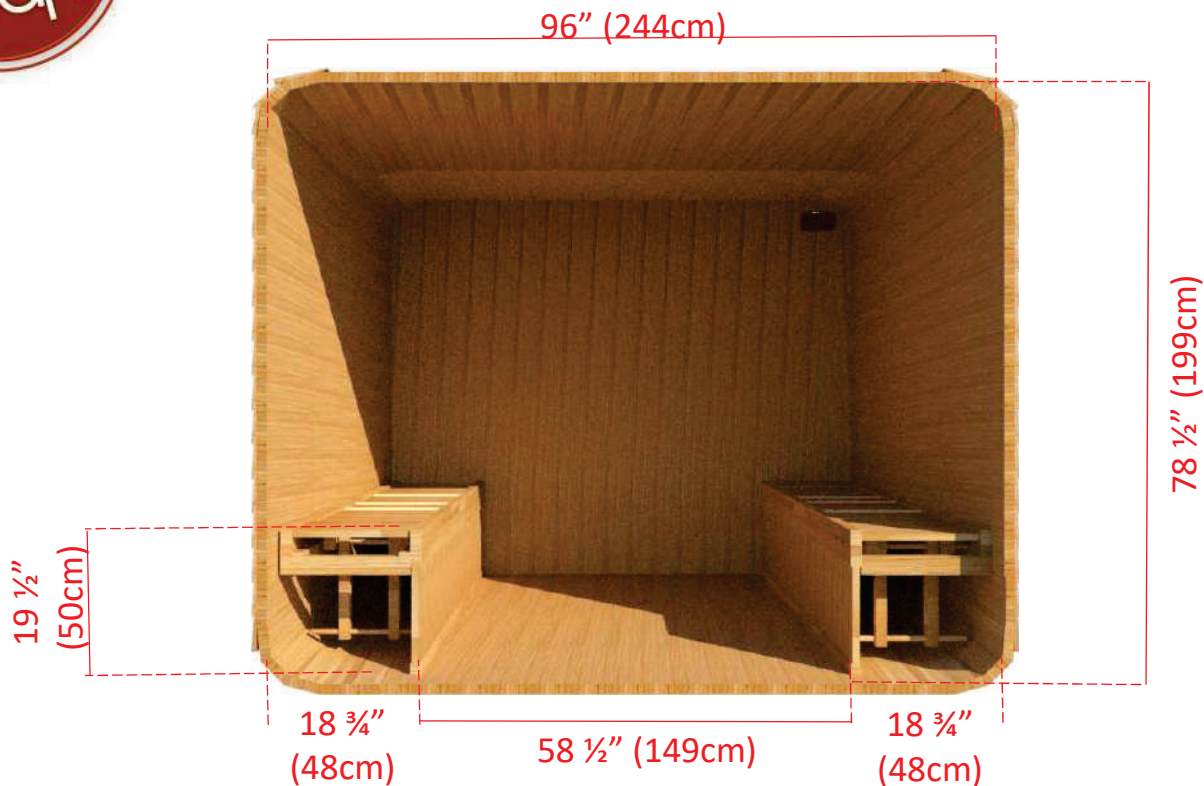

Model 870LU/872LU

8' x 7' Western Red Cedar Luna Sauna

Side Wall Lounge Bench Layout

Model 870LU/872LU

8' x 7' Western Red Cedar Luna Sauna

Back Wall Lounge Bench Layout

Model 870LU/872LU

8' x 7' Western Red Cedar Luna Sauna

96" (244cm)

Side Wall Bench Layout