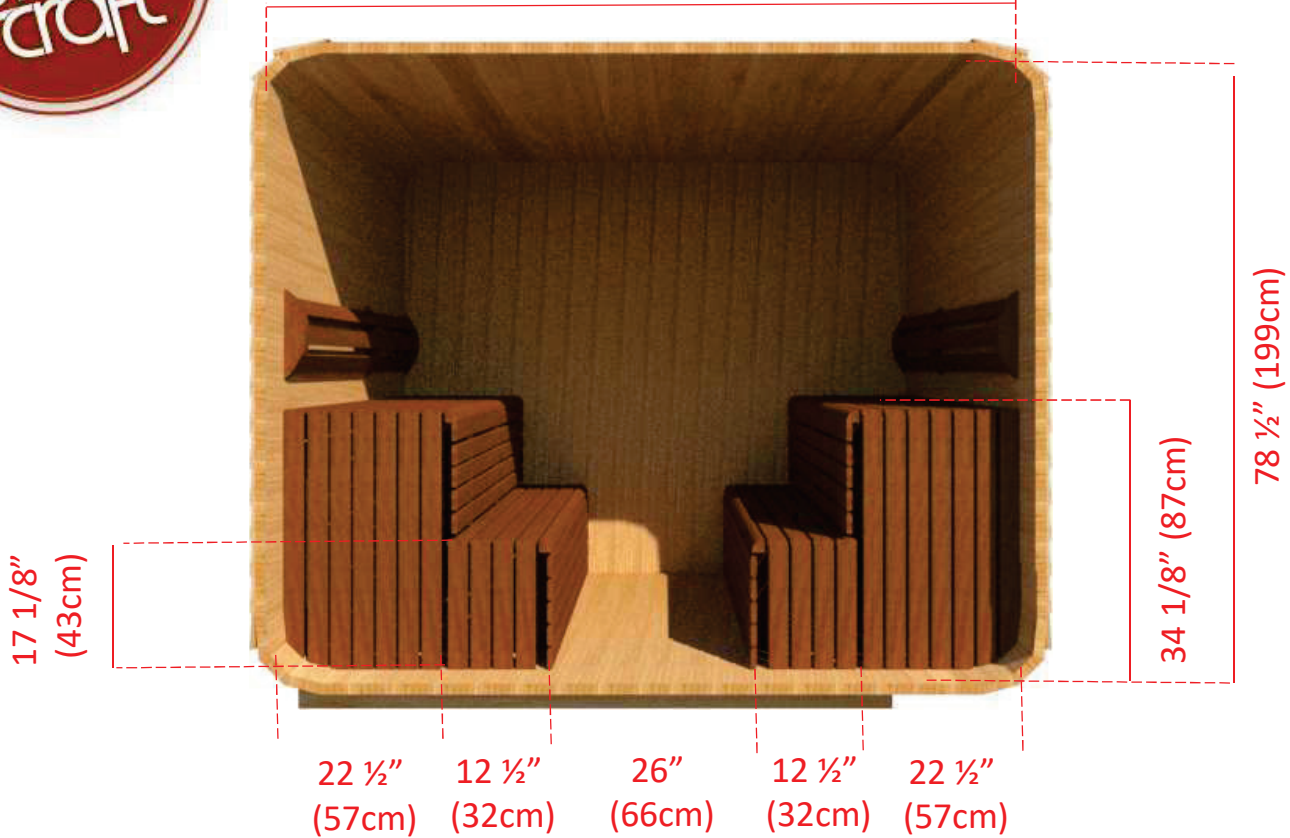

Model 870LU/872LU

8' x 7' Western Red Cedar Luna Sauna

Side Wall Lounge Bench Layout

Model 870LU/872LU

8' x 7' Western Red Cedar Luna Sauna

Back Wall Lounge Bench Layout

Model 870LU/872LU

8' x 7' Western Red Cedar Luna Sauna

96" (244cm)

Side Wall Bench Layout